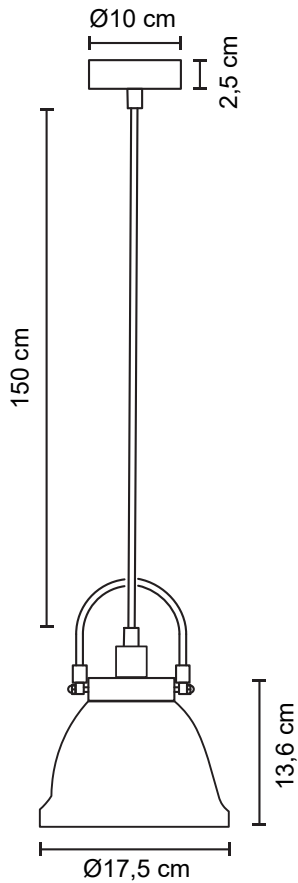

Pendant Lamp | 1x E27

Operating and Electrical

Input voltage	220-240 V
Input frequency	50/60 Hz
Socket type	E27
Socket quantity	1
Recommended bulb shape	ST64
Distance to lighted objects	0,5 m
Wattage limitation	max. 40 W

Installation

Intended installation location	ceiling installation
Ambient temperature	max. 40 °C
Suitable wire gauge	0,75 mm ² – 2,5 mm ²
Stripping length	9 mm

Mechanical and Housing

Color	black/copper
	white/copper
Material	steel
Weight	0,600 kg

Accessories

Installation material	2x fischer DUOPOWER 6x30 2x PZ2 screw 4,5x40
-----------------------	---