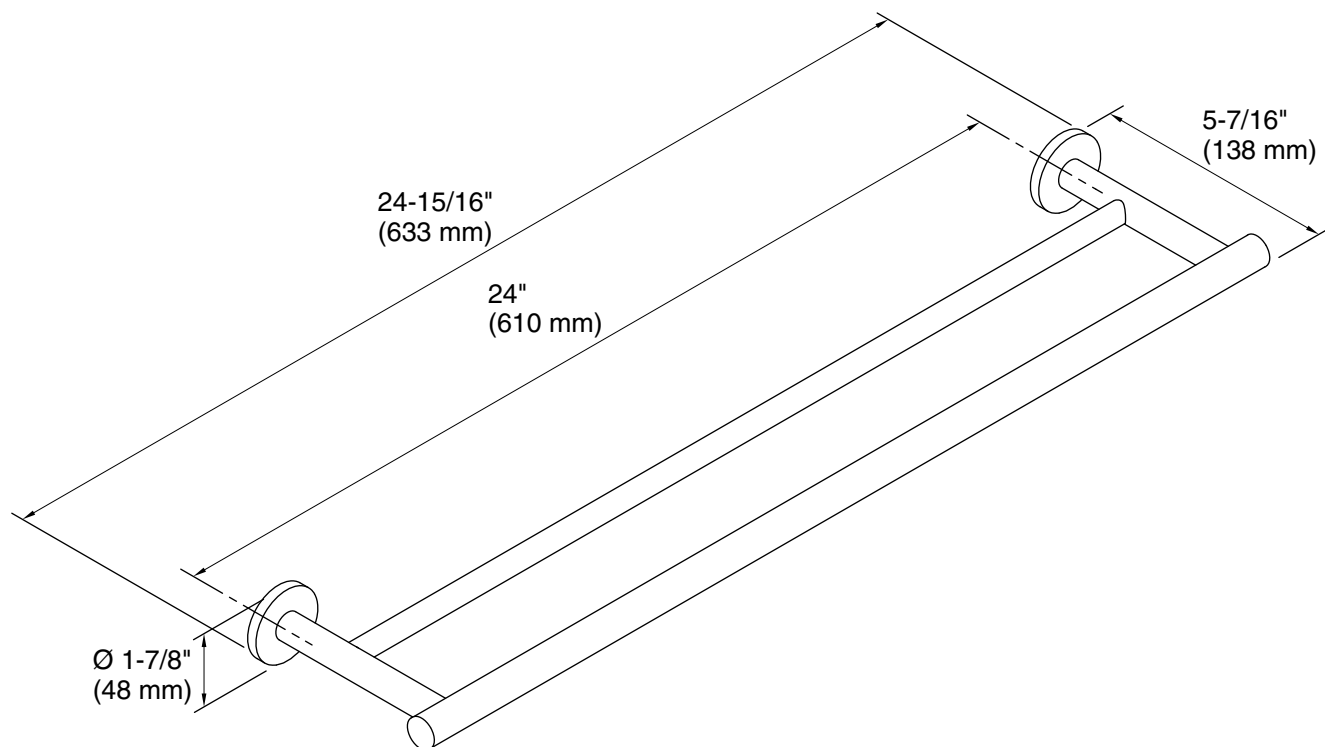

Technical Information

All product dimensions are nominal.

Material: Brass

Notes

Install this product according to the installation guide.

CAUTION: Risk of personal injury. Do not install these products in any area where they are likely to be used inadvertently as a grab bar or support bar. These products are not designed or intended for use as a grab bar or support bar.