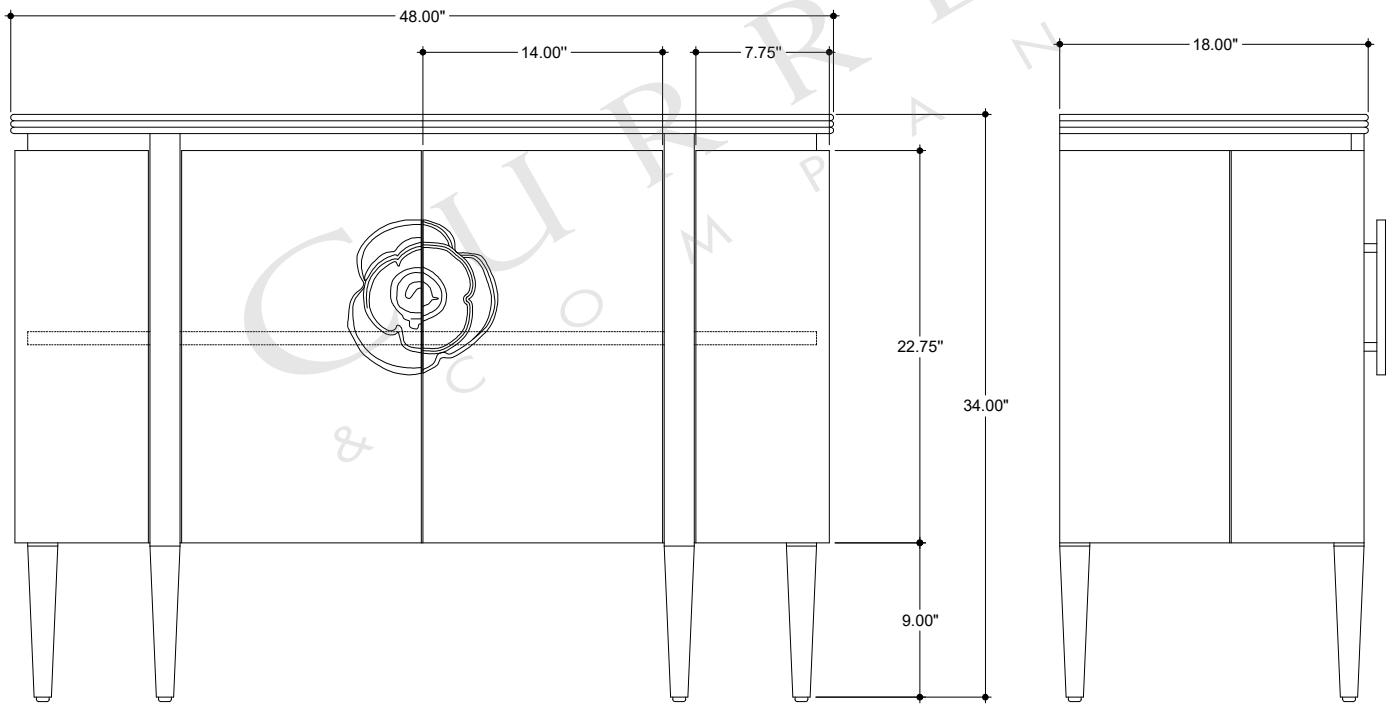

TOP VIEW

FRONT VIEW

SIDE VIEW

3000-0080

ALL WORK © 2017 CURREY & COMPANY