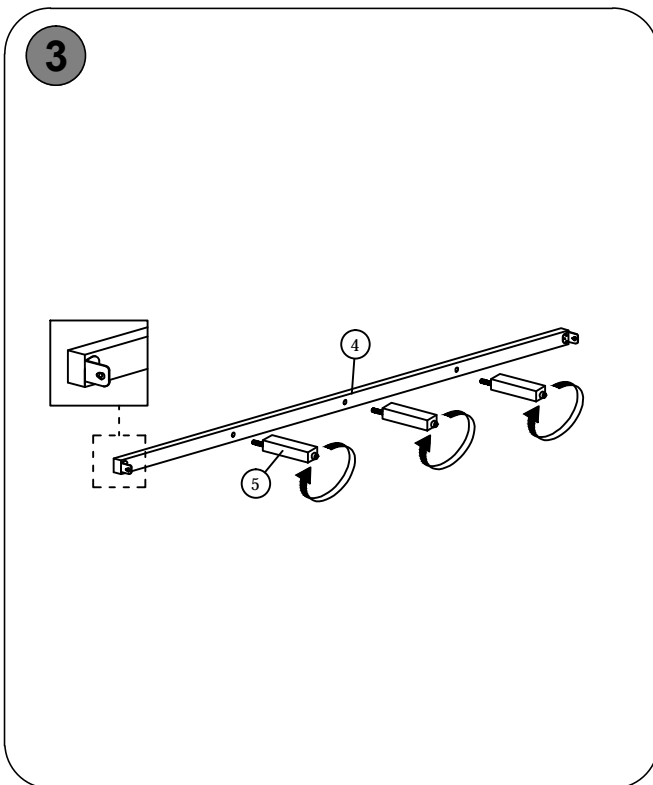

- Part 3 - Side Rails
- Part 4 - Center Support Bar
- Part 5 - Support Legs
- Part 6 - Slats

2 IMPORTANT ASSEMBLY INFORMATION

Assembly Step Ensure the side rail bracket is fully hooked onto bolt loosely threaded with both washers on the OUTSIDE of the bracket first, then proceed to fully tightening all 4 corners.

+ Parts Included

① HEADBOARD
(1 PC)

② FOOTBOARD
(1 PC)

③ SIDE RAILS
(2 PCS)

④ CENTER SUPPORT BAR
(1 PC)

⑤ SUPPORT LEGS
(3 PCS)

⑥ SLATS
(1 SET)

+ Hardware Included

A M4 x 20mm
(2 PCS)

B M4 x 38mm
(9 PCS)

C M5
(1 PC)

ASSEMBLY INSTRUCTIONS

FULL

ASSEMBLY INSTRUCTIONS

FULL

5