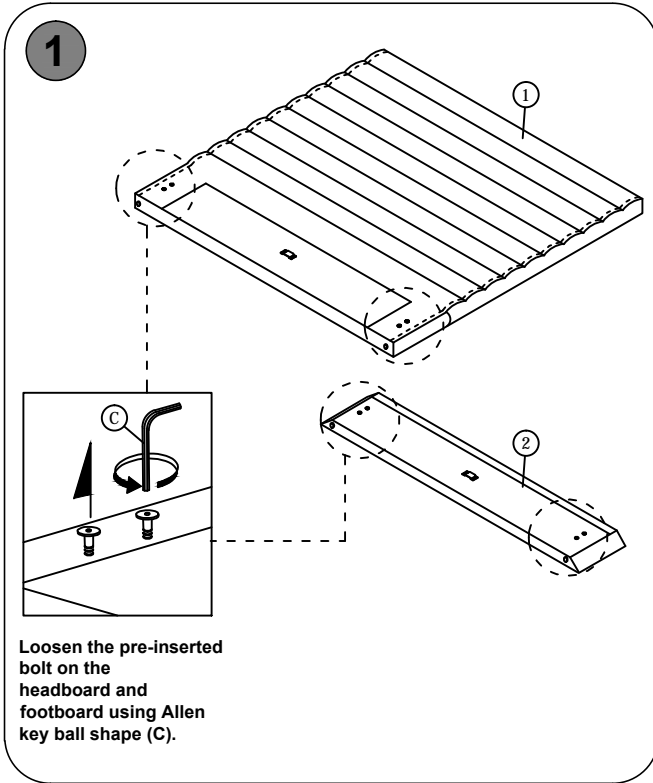

- Part 3 - Side Rails
- Part 4 - Center Support Bar
- Part 5 - Support Legs
- Part 6 - Slats

2 IMPORTANT ASSEMBLY INFORMATION

Assembly Step Ensure the side rail bracket is fully hooked onto bolt loosely threaded with both washers on the OUTSIDE of the bracket first, then proceed to fully tightening all 4 corners.

+ Parts Included

① HEADBOARD
(1 PC)

② FOOTBOARD
(1 PC)

③ SIDE RAILS
(2 PCS)

④ CENTER SUPPORT BAR
(1 PC)

⑤ SUPPORT LEGS
(3 PCS)

⑥ SLATS
(1 SET)

+ Hardware Included

A M4 x 20mm
(2 PCS)

B M4 x 38mm
(9 PCS)

C M5
(1 PC)

ASSEMBLY INSTRUCTIONS

FULL

ASSEMBLY INSTRUCTIONS

FULL

5