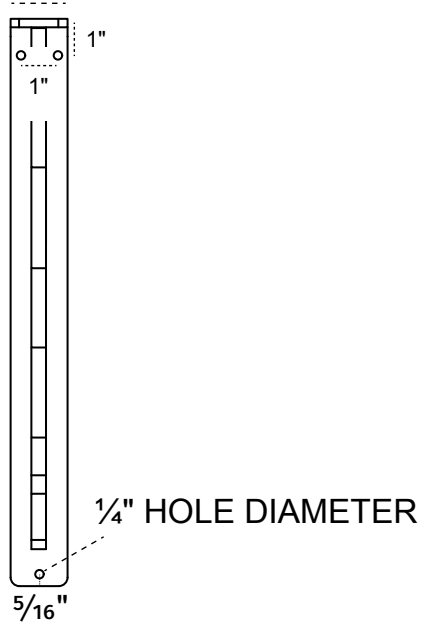

1½-INCH W X 12-INCH D X 15-INCH H DAMON SINGLE BRACE BRACKET

1½" WIDTH

FRONT PROFILE

12" DEPTH

SIDE PROFILE

HEAVY-DUTY ¼" THICK

AVAILABLE IN:
POWDER COATED BLACK

BKTM01X12X15SDA