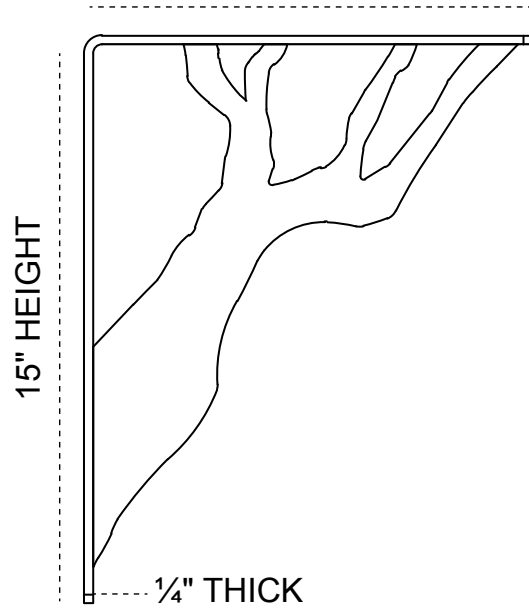

1½-INCH W X 12-INCH D X 15-INCH H DAMON SINGLE BRACE BRACKET

1½" WIDTH

FRONT PROFILE

12" DEPTH

SIDE PROFILE

HEAVY-DUTY ¼" THICK

AVAILABLE IN:
POWDER COATED BLACK

BKTM01X12X15SDA