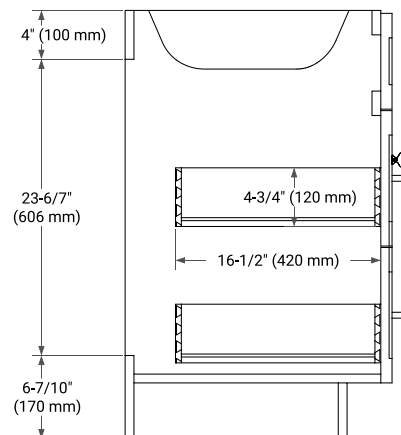

36" LEFT OFFSET CABINET

BASE CABINET DIMENSIONS

36" W x 21.5" D x 34.5" H

FEATURES

- Solid wood frame & plywood panels
- Dovetail drawers and joints
- Soft closing doors & drawers

HARDWARE FINISHES*

Brushed Nickel Satin Brass Matte Black Polished Chrome

PLAN VIEW

36" LEFT OVAL SINK COUNTERTOP WITH 1.5 IN. THICKNESS

OVERALL DIMENSIONS

36.25" W x 22" D x 1.5" H

COUNTERTOP OPTIONS

Carrara White Quartz

FEATURES

- Solid countertop with mitered edges & seams
- Undermount white oval sink
- Pre-drilled for 8" widespread faucet

INCLUDED

- Countertop
- Matching Backsplash
- Oval Sink

COUNTERTOP PLAN VIEW

EDGE SIDE VIEW

THREE DIMENSIONAL COUNTERTOP VIEW