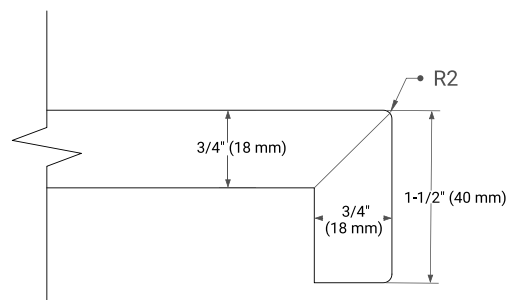

36" LEFT OFFSET CABINET

BASE CABINET DIMENSIONS

36" W x 21.5" D x 34.5" H

FEATURES

- Solid wood frame & plywood panels
- Dovetail drawers and joints
- Soft closing doors & drawers

HARDWARE FINISHES*

Brushed Nickel Satin Brass Matte Black Polished Chrome

PLAN VIEW

36" LEFT OVAL SINK COUNTERTOP WITH 1.5 IN. THICKNESS

OVERALL DIMENSIONS

36.25" W x 22" D x 1.5" H

COUNTERTOP OPTIONS

Carrara White Quartz

FEATURES

- Solid countertop with mitered edges & seams
- Undermount white oval sink
- Pre-drilled for 8" widespread faucet

INCLUDED

- Countertop
- Matching Backsplash
- Oval Sink

COUNTERTOP PLAN VIEW

EDGE SIDE VIEW

THREE DIMENSIONAL COUNTERTOP VIEW