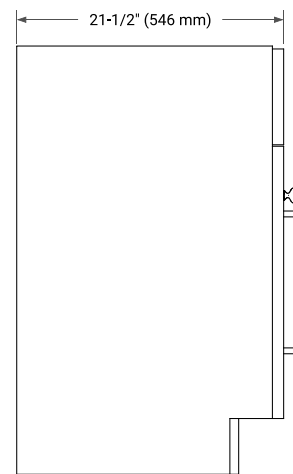

36" LEFT OFFSET CABINET

BASE CABINET DIMENSIONS

36" W x 21.5" D x 34.5" H

FEATURES

- Solid wood frame & plywood panels
- Dovetail drawers and joints
- Soft closing doors & drawers

HARDWARE FINISHES*

Brushed Nickel Satin Brass Matte Black Polished Chrome

PLAN VIEW

36" LEFT OVAL SINK COUNTERTOP WITH 1.5 IN. THICKNESS

OVERALL DIMENSIONS

36.25" W x 22" D x 1.5" H

COUNTERTOP OPTIONS

Carrara White Quartz

FEATURES

- Solid countertop with mitered edges & seams
- Undermount white oval sink
- Pre-drilled for 8" widespread faucet

INCLUDED

- Countertop
- Matching Backsplash
- Oval Sink

COUNTERTOP PLAN VIEW

EDGE SIDE VIEW

THREE DIMENSIONAL COUNTERTOP VIEW