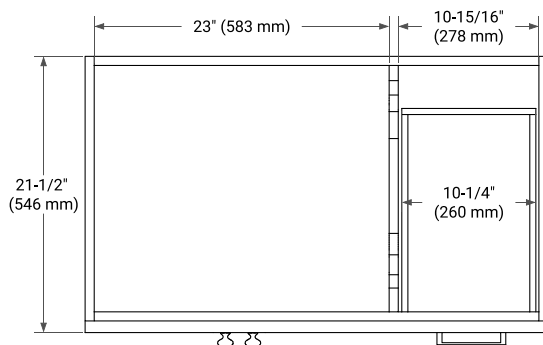

36" LEFT OFFSET CABINET

BASE CABINET DIMENSIONS

36" W x 21.5" D x 34.5" H

FEATURES

- Solid wood frame & plywood panels
- Dovetail drawers and joints
- Soft closing doors & drawers

HARDWARE FINISHES*

Brushed Nickel Satin Brass Matte Black Polished Chrome

PLAN VIEW

36" LEFT OVAL SINK COUNTERTOP WITH 1.5 IN. THICKNESS

OVERALL DIMENSIONS

36.25" W x 22" D x 1.5" H

COUNTERTOP OPTIONS

Carrara White Quartz

FEATURES

- Solid countertop with mitered edges & seams
- Undermount white oval sink
- Pre-drilled for 8" widespread faucet

INCLUDED

- Countertop
- Matching Backsplash
- Oval Sink

COUNTERTOP PLAN VIEW

EDGE SIDE VIEW

THREE DIMENSIONAL COUNTERTOP VIEW