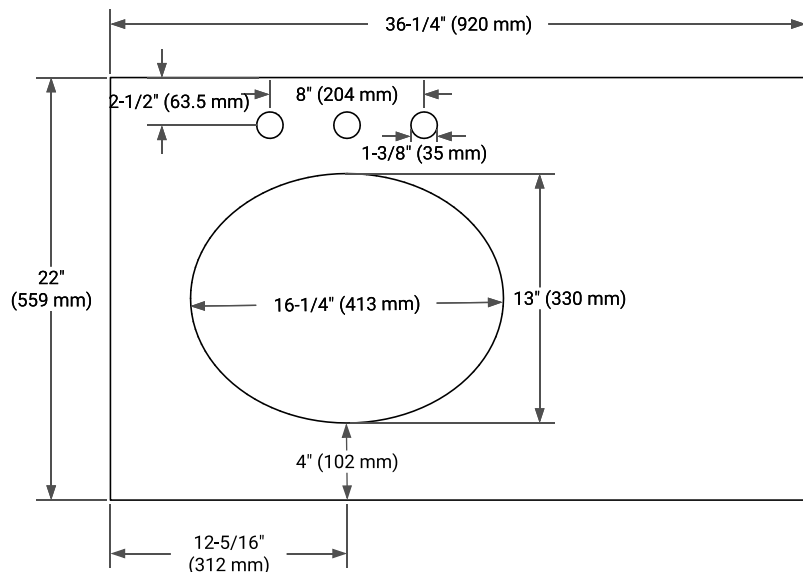

36" LEFT OFFSET CABINET

BASE CABINET DIMENSIONS

36" W x 21.5" D x 34.5" H

FEATURES

- Solid wood frame & plywood panels
- Dovetail drawers and joints
- Soft closing doors & drawers

HARDWARE FINISHES*

Brushed Nickel Satin Brass Matte Black Polished Chrome

PLAN VIEW

36" LEFT OVAL SINK COUNTERTOP WITH 1.5 IN. THICKNESS

OVERALL DIMENSIONS

36.25" W x 22" D x 1.5" H

COUNTERTOP OPTIONS

Carrara White Quartz

FEATURES

- Solid countertop with mitered edges & seams
- Undermount white oval sink
- Pre-drilled for 8" widespread faucet

INCLUDED

- Countertop
- Matching Backsplash
- Oval Sink

COUNTERTOP PLAN VIEW

EDGE SIDE VIEW

THREE DIMENSIONAL COUNTERTOP VIEW