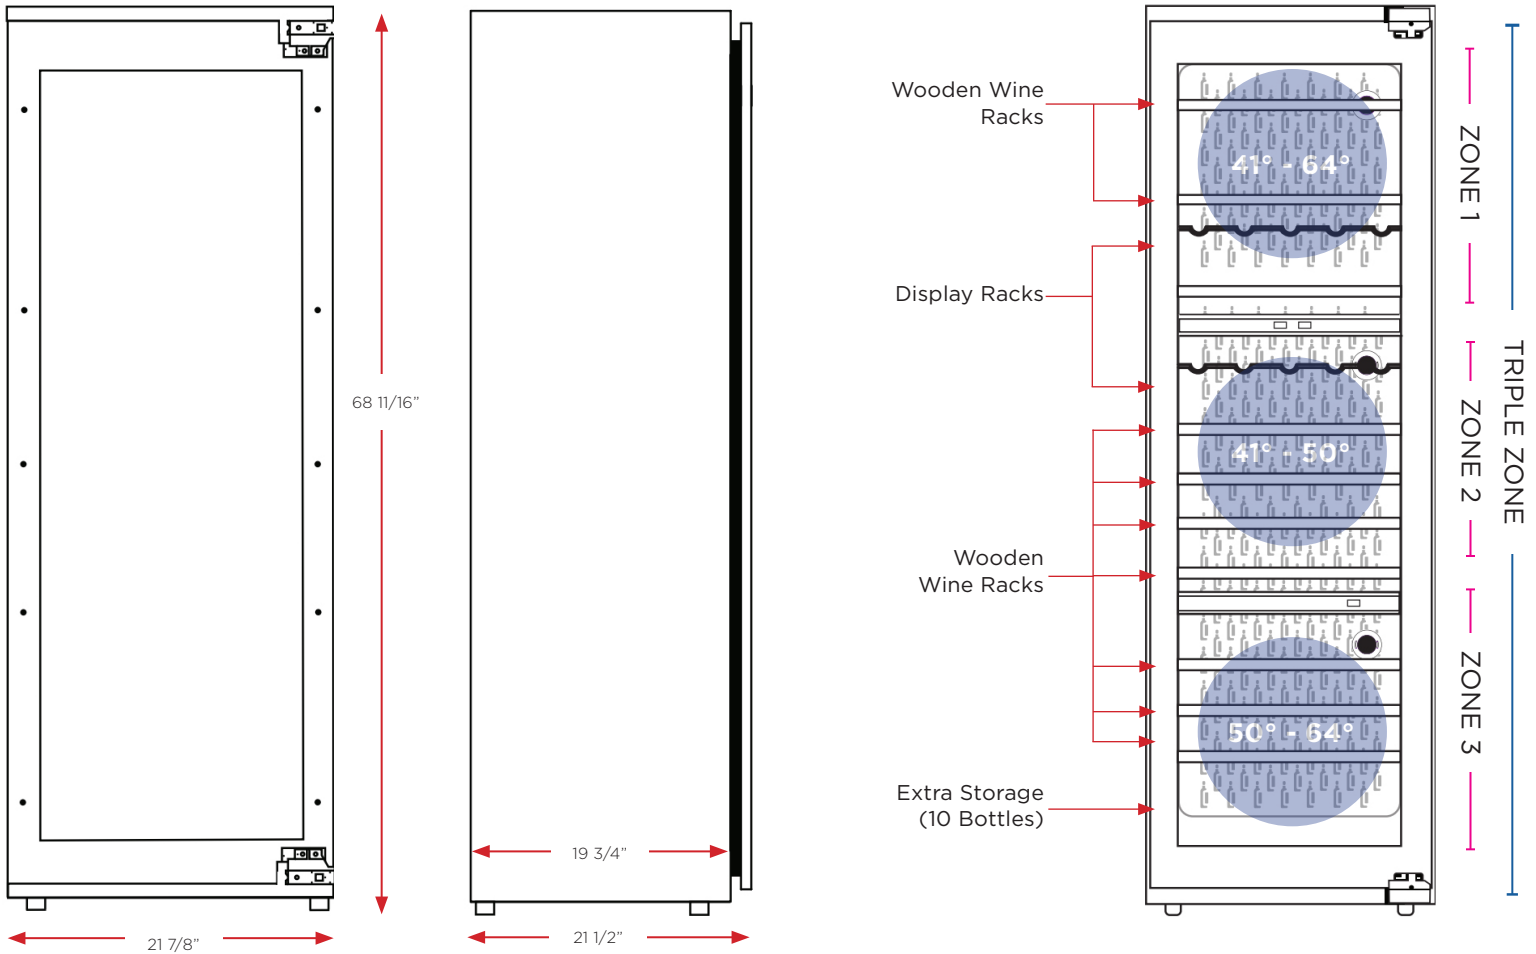

FEATURES

CAPACITY

70 (750ml) Wine Bottles

FEATURES

- Ready To Serve At 41° To 64°F.
- Panel Ready Built-in Design Accommodates Cabinetry up to 84" Tall
- Wine Racks Partially Extend While Loaded
- Intuitive Digital Controls Easily Adjust Temperature, Lights And Operating Mode
- Field Reversible Door
- Articulated Hinges integrates seamlessly with existing cabinetry
- Additional Bottom Storage (11-750ml Bottles)

SPECIFICATIONS

ELECTRICAL	115V 60HZ 15 AMP
DIMENSIONS	HEIGHT: 68-11/16" WIDTH: 21-7/8" DEPTH: 21-1/2"
REFRIGERANT	R600A
SOUND LEVEL	39dBa