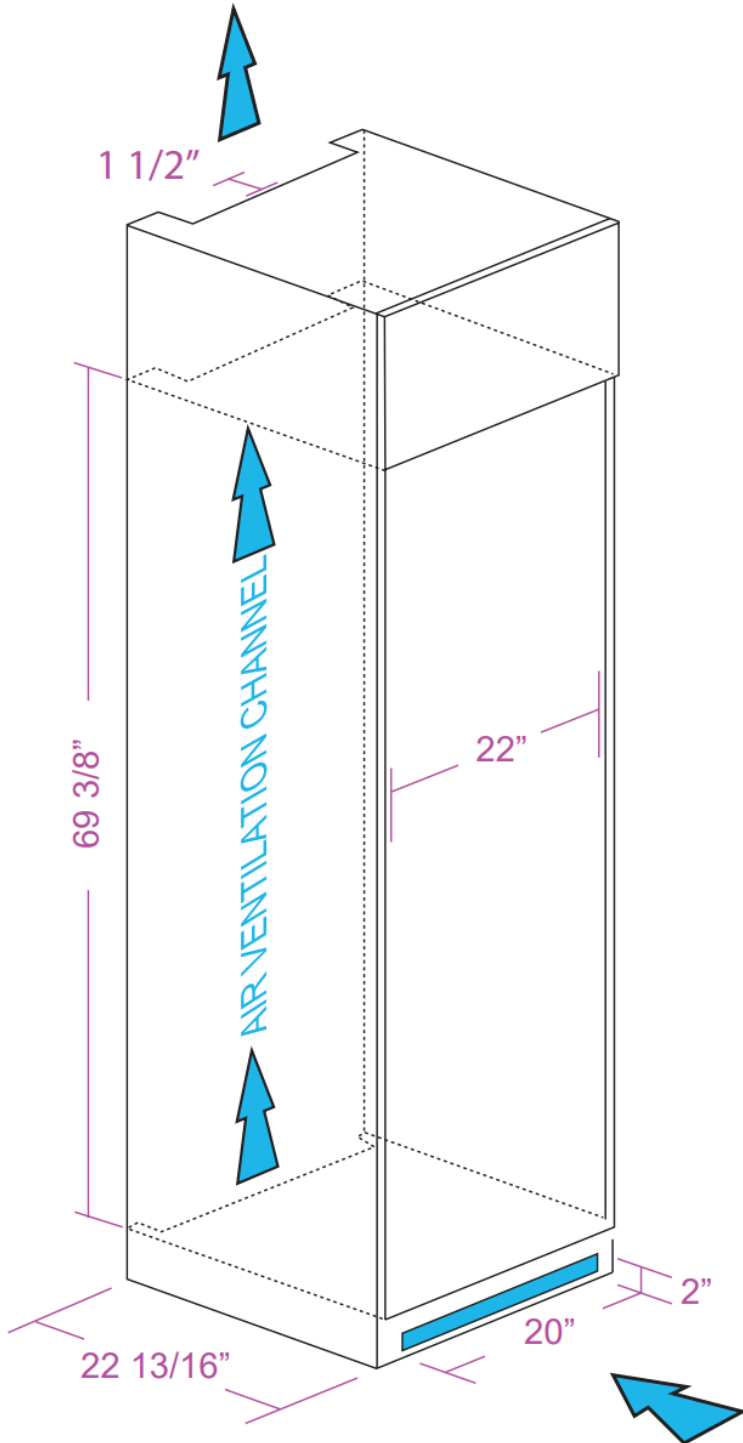

A PERFECT FIT

USE FREESTANDING -OR- BUILT-IN

Your XO Wine Cabinet must be vented to operate properly. Air enters below the cabinet in the front, passes up behind the unit and exits at the top.