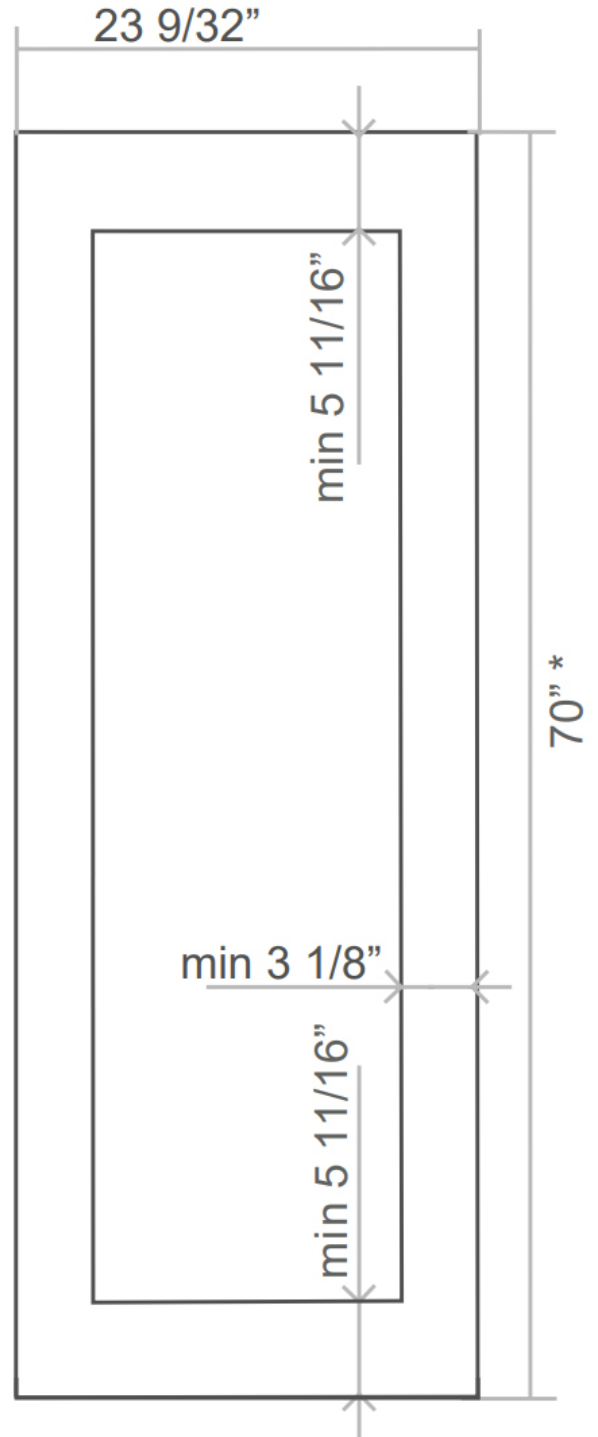

### SPECIFICATIONS

<b>ELECTRICAL</b>	115V 60HZ 15 AMP
<b>DIMENSIONS</b>	HEIGHT: 68-11/16" WIDTH: 21-7/8" DEPTH: 21-1/2"
<b>REFRIGERANT</b>	R600A
<b>SOUND LEVEL</b>	39dBa

### LET'S FACE IT

PANEL READY CUSTOM INSTALLATIONS

\*The height dimension will vary to match up with other cabinet doors.