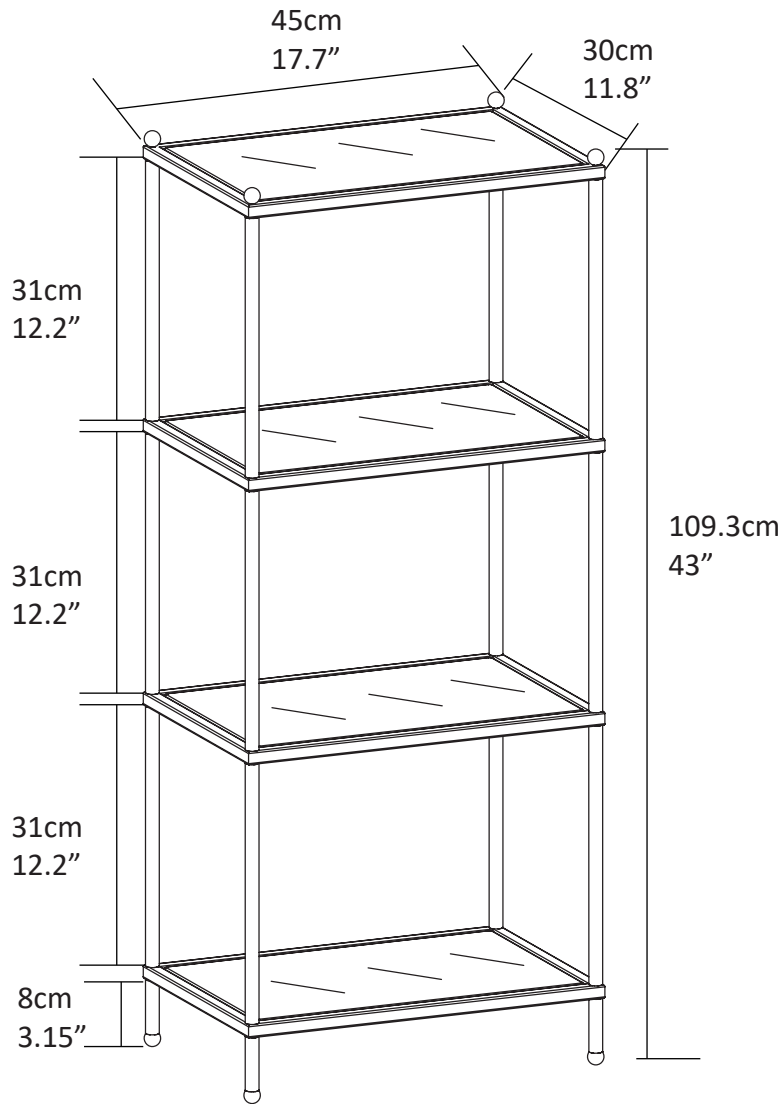

Product size chart

N.W. 24.13 lbs

Weight Capacity : each shelf 22 lbs