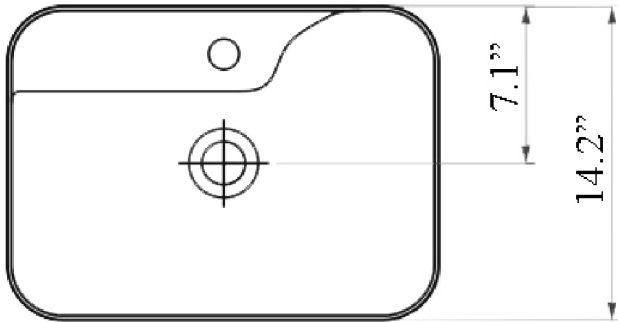

Related Items:

- WSBC 00076 | Push Waste Drain
- WSBC 53922 | Decorative Trap

Finishes:

-  Glossy White
-  Matte Black

SKU# | Options:

- Edge 16750 WG | Glossy White
- Edge 16750 BM | Matte Black

* WS Bath Collections reserve the right to make revisions without notice to product specifications, dimensions, or information.

Collection Edge	Model Edge 16750	Dimensions Metric <i>1 inch = 2.54 cm</i> <i>1 inch = 25.4 mm</i>	 1051 Lea Drive - Collegeville, PA 19426 Tel. 215 513 9400 - Fax 610 831 0215 www.ws bathcollections.com - info@ws bathcollectins.com
-----------------------------	------------------------------	--	---

Edge 16750

* WS Bath Collections reserve the right to make revisions without notice to product specifications, dimensions, or information.

<p>Collection Edge</p>	<p>Model Edge 16750</p>	<p>Dimensions Metric <i>1 inch = 2.54 cm</i> <i>1 inch = 25.4 mm</i></p>	 <p>1051 Lea Drive - Collegeville, PA 19426 Tel. 215 513 9400 - Fax 610 831 0215 www.ws bathcollections.com - info@ws bathcollectins.com</p>
-------------------------------------	--------------------------------------	--	---