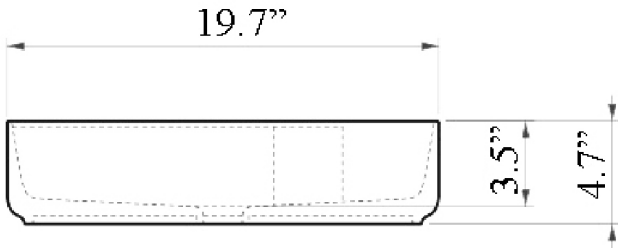

Collection Edge	Model Edge 16750	Dimensions Metric <i>1 inch = 2.54 cm</i> <i>1 inch = 25.4 mm</i>	 1051 Lea Drive - Collegeville, PA 19426 Tel. 215 513 9400 - Fax 610 831 0215 www.ws bathcollections.com - info@ws bathcollectins.com
-----------------------------	------------------------------	--	---

Edge 16750

* WS Bath Collections reserve the right to make revisions without notice to product specifications, dimensions, or information.

<p>Collection Edge</p>	<p>Model Edge 16750</p>	<p>Dimensions Metric <i>1 inch = 2.54 cm</i> <i>1 inch = 25.4 mm</i></p>	 <p>1051 Lea Drive - Collegeville, PA 19426 Tel. 215 513 9400 - Fax 610 831 0215 www.ws bathcollections.com - info@ws bathcollectins.com</p>
-------------------------------------	--------------------------------------	--	---