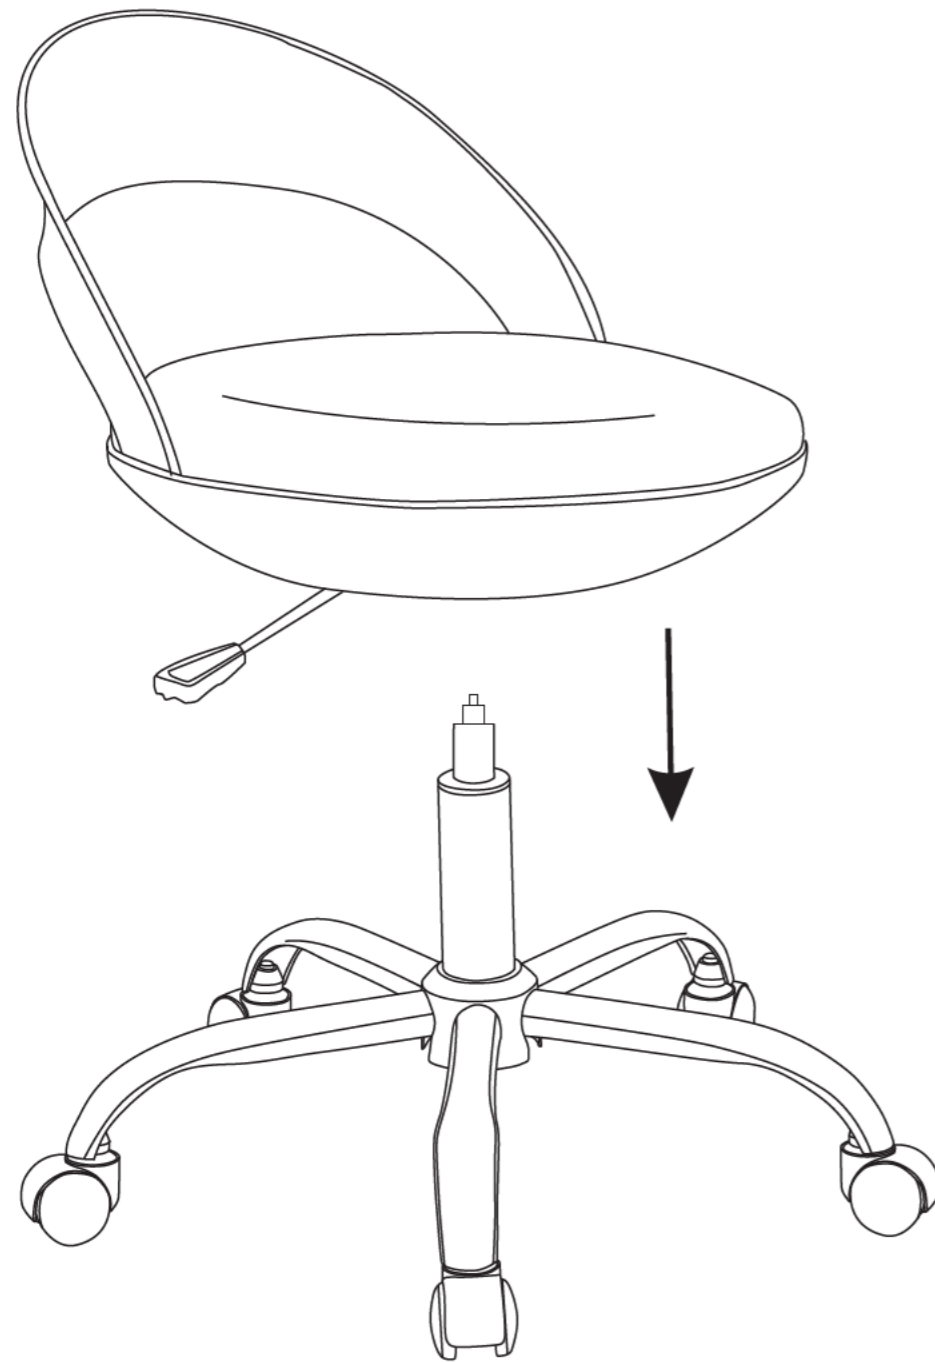

Office Chair

Item Description: Office Chair

Step 4

Step 3

Components

1	 410x450x300mm	1pc	4	 470x49x95mm	1pc
2	 80x80mm	1pc	5	 Φ50mm	5pcs
3	 Φ50mmx260-360mm	1pc			

Screws & Tools

A	 M6x16mm	4pcs	B	 M6	1pc
---	--	------	---	---	-----

Step 1

	3 x1
	4 x1
	5 x5

Step 2

	A x4
	B x1
	1 x1
	2 x1