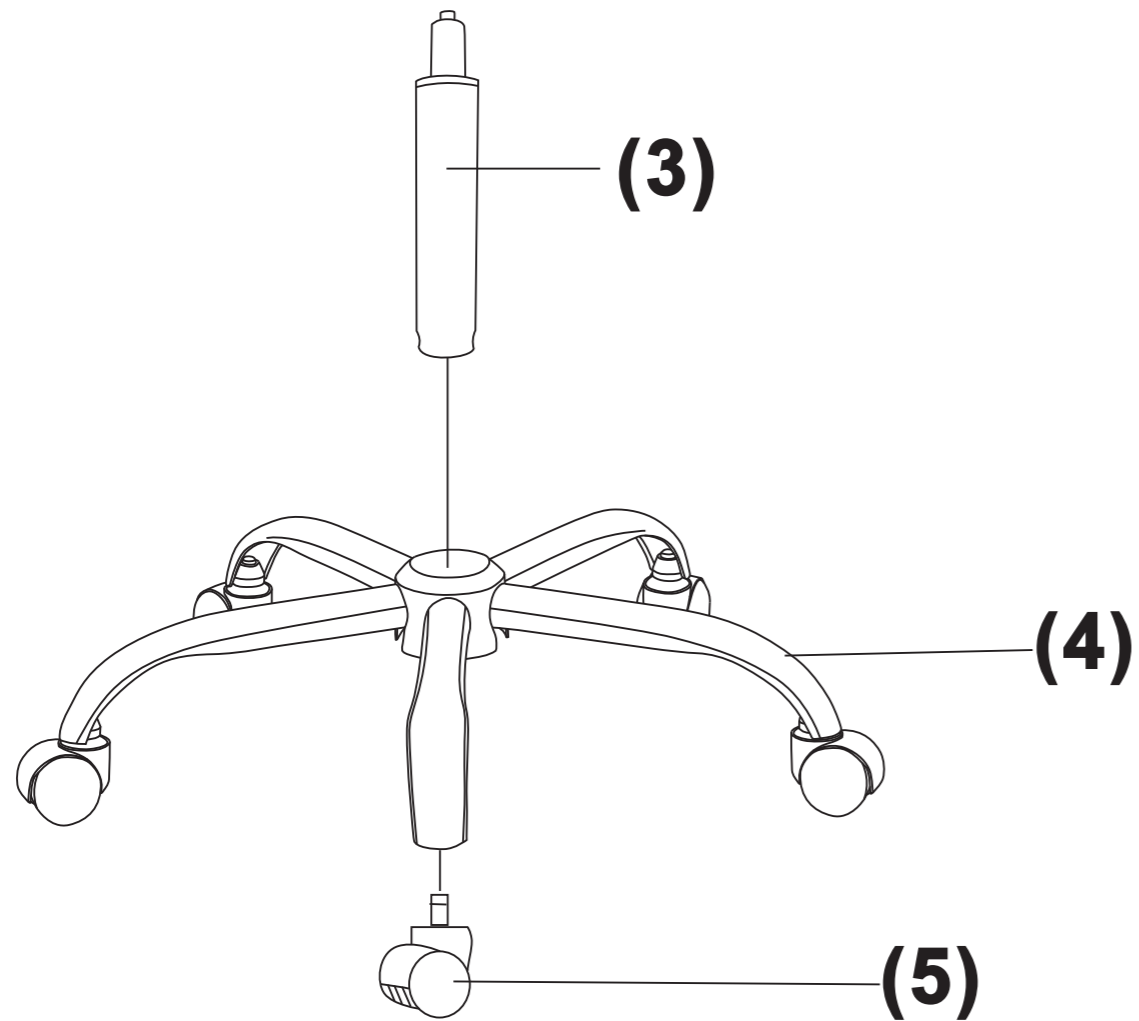

Office Chair

Item Description: Office Chair

Step 4

Step 3

Components

1	 410x450x300mm	1pc	4	 470x49x95mm	1pc
2	 80x80mm	1pc	5	 Φ50mm	5pcs
3	 Φ50mmx260-360mm	1pc			

Screws & Tools

A	 M6x16mm	4pcs	B	 M6	1pc
---	--	------	---	---	-----

Step 1

	3 x1
	4 x1
	5 x5

Step 2

	A x4
	B x1
	1 x1
	2 x1