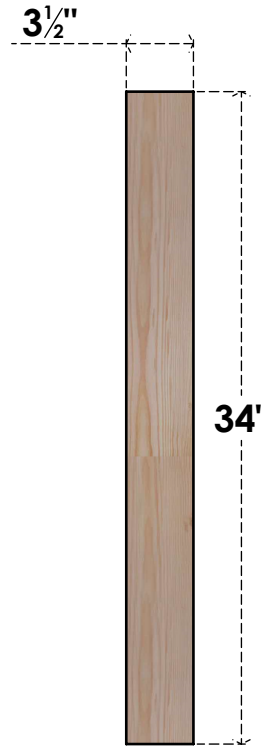

BRC04X22X34TRA00SDF

3 1/2"W X 22"D X 34"H TRADITIONAL SMOOTH BRACE, DOUGLAS FIR

SIDE

FRONT

EKENA MILLWORK
 2300 WEST MAIN ST.
 CLARKSVILLE, TX 75426
 TOLL FREE: 866-607-0453
 WWW.EKENAMILLWORK.COM

NOTES

1. INSTALLATION TO BE COMPLETED IN ACCORDANCE WITH MANUFACTURER'S SPECIFICATIONS.
2. DRAWING MAY NOT BE TO SCALE
3. THIS DRAWING IS INTENDED FOR DESIGN AND PLANNING PURPOSES ONLY.
4. ALL INFORMATION CONTAINED HEREIN WAS CURRENT AT THE TIME OF DEVELOPMENT BUT MUST BE REVIEWED AND APPROVED BY THE PRODUCT MANUFACTURER TO BE CONSIDERED ACCURATE.
5. PRODUCTS ARE NOT KILN DRIED. THIS ITEM IS UNIQUE AND WILL CONTAIN THE NATURAL VARIATIONS THAT THE WOOD SPECIES OFFERS. THIS MAY RESULT IN VARIATIONS UP TO 1/4"