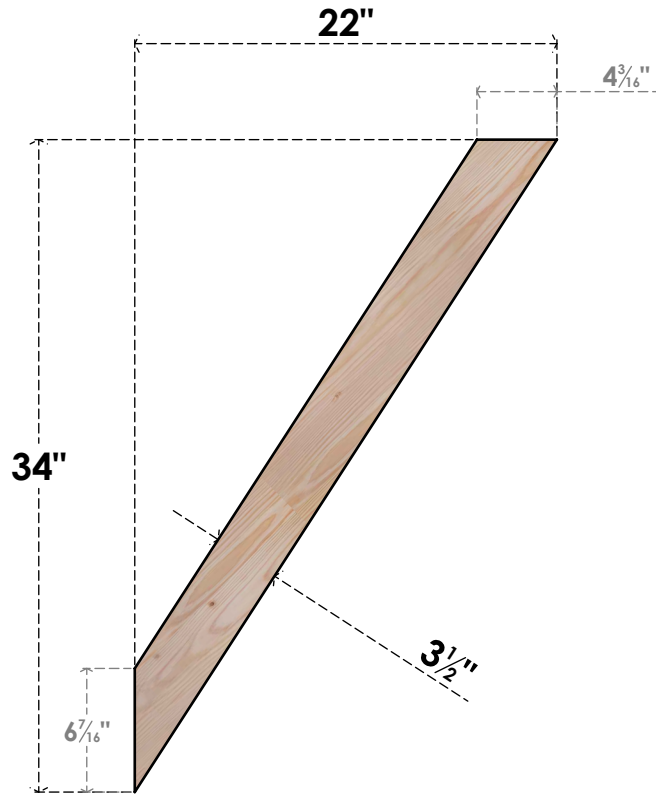

BRC04X22X34TRA00SDF

3 1/2"W X 22"D X 34"H TRADITIONAL SMOOTH BRACE, DOUGLAS FIR

SIDE

FRONT

EKENA MILLWORK
 2300 WEST MAIN ST.
 CLARKSVILLE, TX 75426
 TOLL FREE: 866-607-0453
 WWW.EKENAMILLWORK.COM

NOTES

1. INSTALLATION TO BE COMPLETED IN ACCORDANCE WITH MANUFACTURER'S SPECIFICATIONS.
2. DRAWING MAY NOT BE TO SCALE
3. THIS DRAWING IS INTENDED FOR DESIGN AND PLANNING PURPOSES ONLY.
4. ALL INFORMATION CONTAINED HEREIN WAS CURRENT AT THE TIME OF DEVELOPMENT BUT MUST BE REVIEWED AND APPROVED BY THE PRODUCT MANUFACTURER TO BE CONSIDERED ACCURATE.
5. PRODUCTS ARE NOT KILN DRIED. THIS ITEM IS UNIQUE AND WILL CONTAIN THE NATURAL VARIATIONS THAT THE WOOD SPECIES OFFERS. THIS MAY RESULT IN VARIATIONS UP TO 1/4"