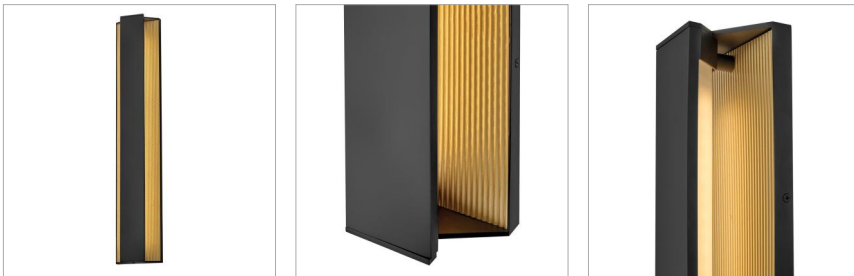

STRATA

27585BK

EXTRA LARGE LED WALL SCONCE

A striking blend of sculptural geometry and modern glamour, Strata's backlit design with a two-tone black and gold-leaf finish creates luxurious contrast, while casting a warm, ambient glow that enhances surrounding architecture. A corrugated backplate adds depth and texture to exterior spaces, making a bold statement day or night.

DETAILS	
FINISH:	Black
MATERIAL:	Aluminum
GLASS:	Acrylic Lens
DIMMABLE:	YES - CL TYPE DIMMER (SSL7A)

DIMENSIONS	
WIDTH:	6"
HEIGHT:	31.5"
WEIGHT:	9.6lb
BACK PLATE:	6"W X 31.5"H
EXTENSION:	3.3"
TOP TO OUTLET:	2.75-29"

LIGHT SOURCE	
LIGHT SOURCE:	Integrated LED
WATTAGE:	36w LED *Included
VOLTAGE:	120v

SHIPPING	
CARTON LENGTH:	35
CARTON WIDTH:	9.5
CARTON HEIGHT:	7.5
CARTON WEIGHT:	11.5

PRODUCT DETAILS:

- Invisimount hardware is hidden on the backplate for a clean silhouette
- This fixture can be mounted vertically only.
- Wet Rated
- ADA compliant design provides added accessibility and maximum clearance
- Outdoor finishes carry a 2-year warranty
- LED components carry a 5-year limited warranty
- Bold lines and a clean, minimalist style complement contemporary architecture
- Part of the MOCO Collection, designed to elevate contemporary architecture with modern style, clean lines, and precisely engineered illumination