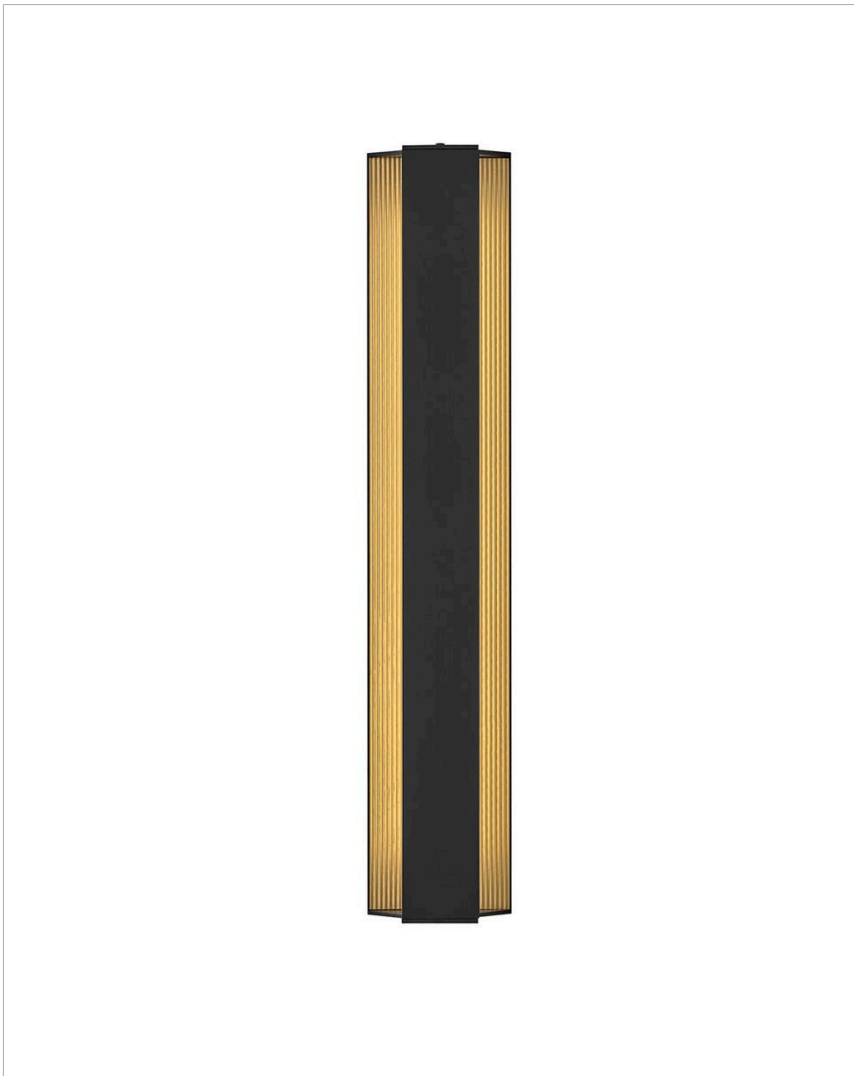

STRATA

27585BK

EXTRA LARGE LED WALL SCONCE

A striking blend of sculptural geometry and modern glamour, Strata's backlit design with a two-tone black and gold-leaf finish creates luxurious contrast, while casting a warm, ambient glow that enhances surrounding architecture. A corrugated backplate adds depth and texture to exterior spaces, making a bold statement day or night.

DETAILS	
FINISH:	Black
MATERIAL:	Aluminum
GLASS:	Acrylic Lens
DIMMABLE:	YES - CL TYPE DIMMER (SSL7A)

DIMENSIONS	
WIDTH:	6"
HEIGHT:	31.5"
WEIGHT:	9.6lb
BACK PLATE:	6"W X 31.5"H
EXTENSION:	3.3"
TOP TO OUTLET:	2.75-29"

LIGHT SOURCE	
LIGHT SOURCE:	Integrated LED
WATTAGE:	36w LED *Included
VOLTAGE:	120v

SHIPPING	
CARTON LENGTH:	35
CARTON WIDTH:	9.5
CARTON HEIGHT:	7.5
CARTON WEIGHT:	11.5

PRODUCT DETAILS:

- Invisimount hardware is hidden on the backplate for a clean silhouette
- This fixture can be mounted vertically only.
- Wet Rated
- ADA compliant design provides added accessibility and maximum clearance
- Outdoor finishes carry a 2-year warranty
- LED components carry a 5-year limited warranty
- Bold lines and a clean, minimalist style complement contemporary architecture
- Part of the MOCO Collection, designed to elevate contemporary architecture with modern style, clean lines, and precisely engineered illumination