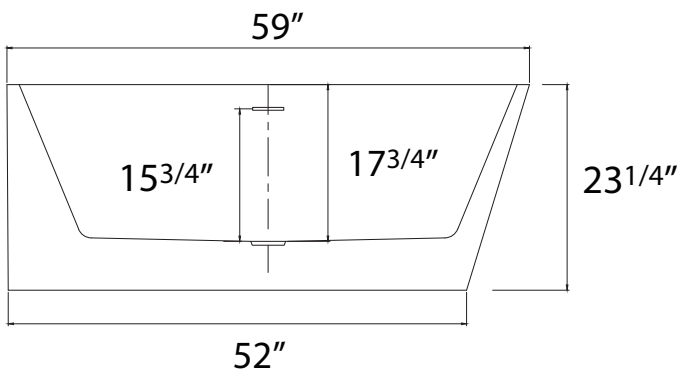

DIMENSION DETAILS

Freestanding Bathtub

MODEL No.Z35E3S

Z35E3S-59"

ADJUSTABLE FOOT: 4 PCS

(Side View)

(Top View)