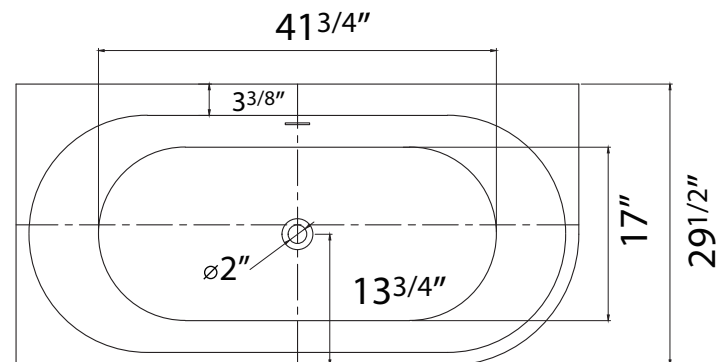

DIMENSION DETAILS

Freestanding Bathtub

MODEL No.Z35E3S

Z35E3S-59"

ADJUSTABLE FOOT: 4 PCS

(Side View)

(Top View)