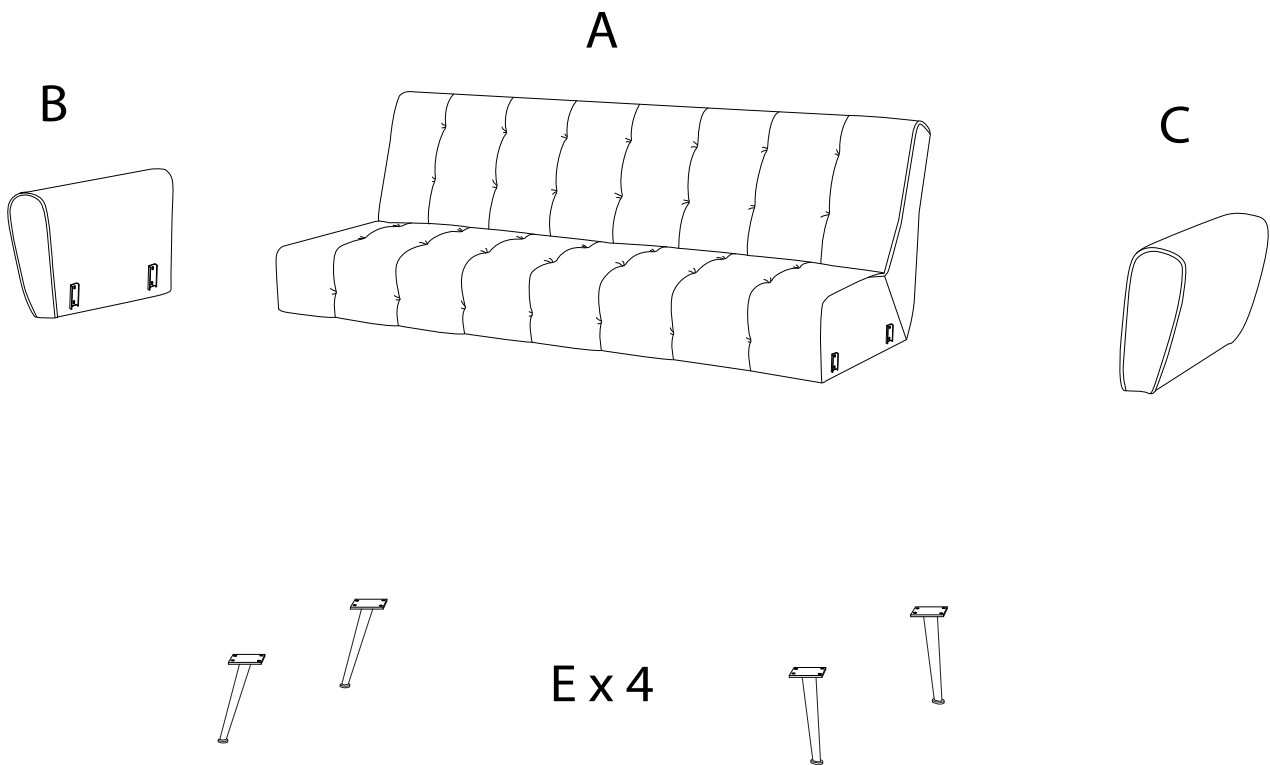

An icon showing an L-shaped metal bracket inside a circle, and a power drill with a diagonal line through it, indicating that a power drill should not be used.	A warning triangle icon with an exclamation mark inside.	A clock icon showing approximately 1:50.
An icon showing a rectangular cushion on a base inside a circle, and a screwdriver with a diagonal line through it, indicating that a screwdriver should not be used.	A warning triangle icon with an exclamation mark inside.	A simple icon of a person.

15'

1

!

1

A  x 1	D  x 4	E  x 16	F  M8 x 15 x 16	G  x 1
--	--	---	--	--

A

2

!