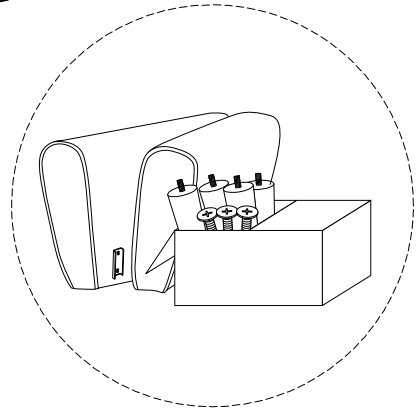

An icon showing an L-shaped metal bracket inside a circle, and a power drill with a diagonal line through it, indicating that a power drill should not be used.	A warning triangle icon with an exclamation mark inside.	A clock icon showing approximately 1:50.
An icon showing a rectangular cushion on a base inside a circle, and a screwdriver with a diagonal line through it, indicating that a screwdriver should not be used.	A warning triangle icon with an exclamation mark inside.	A simple icon of a person.

15'

1

!

1

A  x 1	D  x 4	E  x 16	F  M8 x 15 x 16	G  x 1
--	--	---	--	--

A

2

!