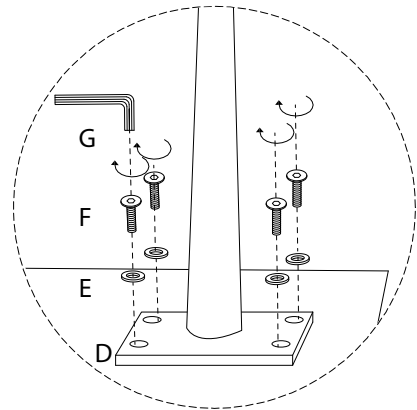

An icon showing an L-shaped metal bracket inside a circle, and a power drill with a diagonal line through it, indicating that a power drill should not be used.	A warning triangle icon with an exclamation mark inside.	A clock icon showing approximately 1:50.
An icon showing a rectangular cushion on a base inside a circle, and a screwdriver with a diagonal line through it, indicating that a screwdriver should not be used.	A warning triangle icon with an exclamation mark inside.	A simple icon of a person.

15'

1

!

1

A  x 1	D  x 4	E  x 16	F  M8 x 15 x 16	G  x 1
--	--	---	--	--

A

2

!