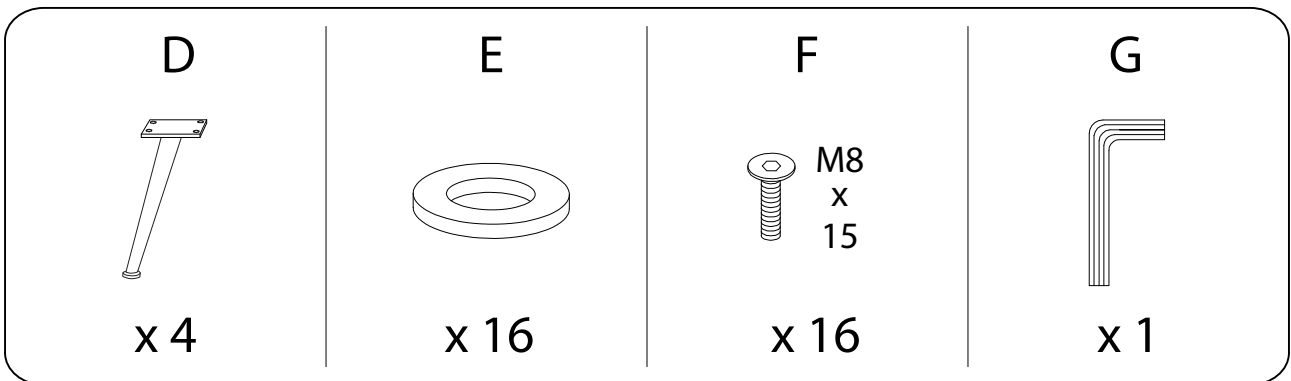

An icon showing an L-shaped metal bracket inside a circle, and a power drill with a diagonal line through it, indicating that a power drill should not be used.	A warning triangle icon with an exclamation mark inside.	A clock icon showing approximately 1:50.
An icon showing a rectangular cushion on a base inside a circle, and a screwdriver with a diagonal line through it, indicating that a screwdriver should not be used.	A warning triangle icon with an exclamation mark inside.	A simple icon of a person.

15'

1

!

1

A  x 1	D  x 4	E  x 16	F  M8 x 15 x 16	G  x 1
--	--	---	--	--

A

2

!