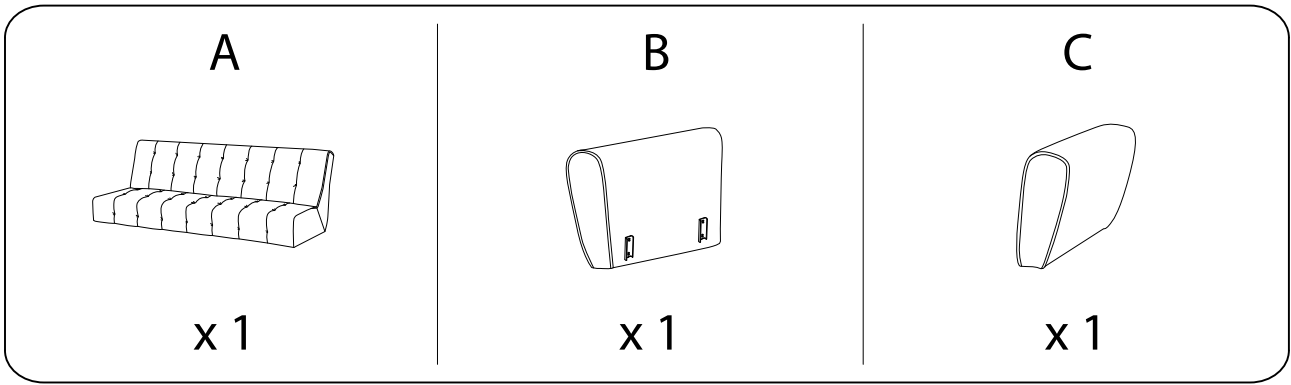

An icon showing an L-shaped metal bracket inside a circle, and a power drill with a diagonal line through it, indicating that a power drill should not be used.	A warning triangle icon with an exclamation mark inside.	A clock icon showing approximately 1:50.
An icon showing a rectangular cushion on a base inside a circle, and a screwdriver with a diagonal line through it, indicating that a screwdriver should not be used.	A warning triangle icon with an exclamation mark inside.	A simple icon of a person.

15'

1

!

1

A  x 1	D  x 4	E  x 16	F  M8 x 15 x 16	G  x 1
--	--	---	--	--

A

2

!