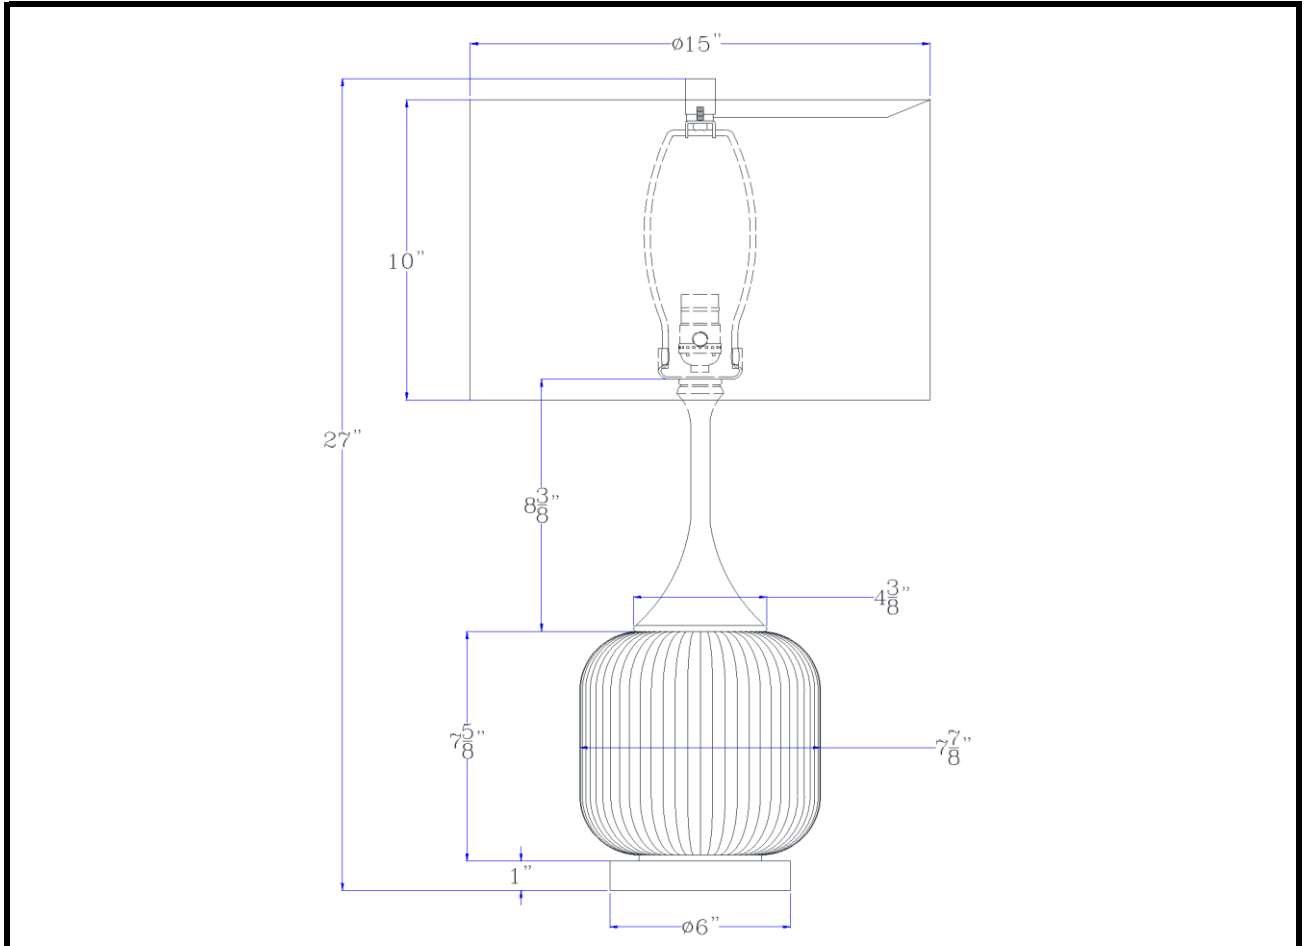

Type: _____

Project: _____

Catalog No.: _____

Lamp/Wattage: _____

Specifications subject to change without notice

Model No:

Description: 150W 3 way Palmyra metal/glass table lamp. Sold in pairs

Material: Metal/Glass

Finish : White Washed

Height: 27"

Reach/Depth: 15"

Base Width: Dia.6"

Wattage : 150W

Socket : Medium Base (E26)

Switch: 3-WAY

Bulb: Incandescent, CFL

Wire Length: 6'

Wire Color: Silver

Shade No:

Material: Fabric

Shade size: 15"X15"X10"

Certificate : 