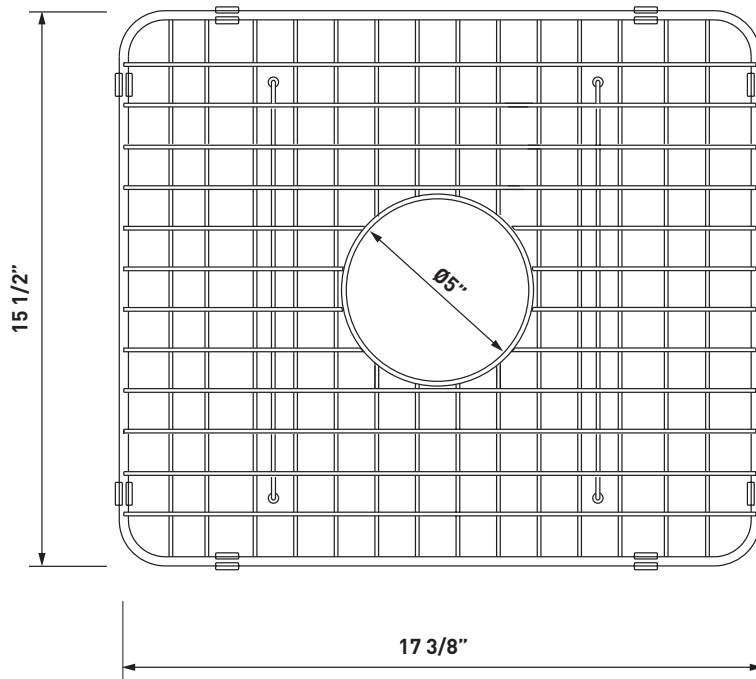

For warranty or additional information, contact:

U.S.A.
houseofrohl.com/support
1-800-777-9762

QUEBEC / MARITIMES / WESTERN CANADA
QUÉBEC / MARITIMES / OUEST CANADIEN
QUEBEC / MARITIMOS / CANADA OCCIDENTAL
houseofrohl.ca/support
1-866-473-8442

ONTARIO
houseofrohl.ca/support
1-800-287-5354