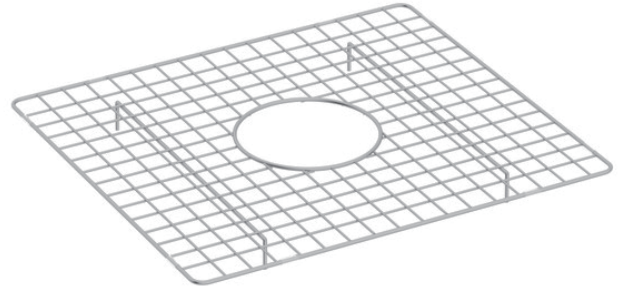

SPECIFICATIONS

DESCRIPTION

- Minimizes scratches and wear on the bottom of the sink by creating a raised working surface
- Price includes one grid

WARRANTY

- Most products or parts carry "Limited Warranties" against manufacturing defects. For US customers please visit houseofrohl.com/support and for Canadian customers please visit houseofrohl.ca/support for complete product and finish warranty.

Wire Sink Grid for MS3918 Kitchen Sink

MODEL: WSGMS3918