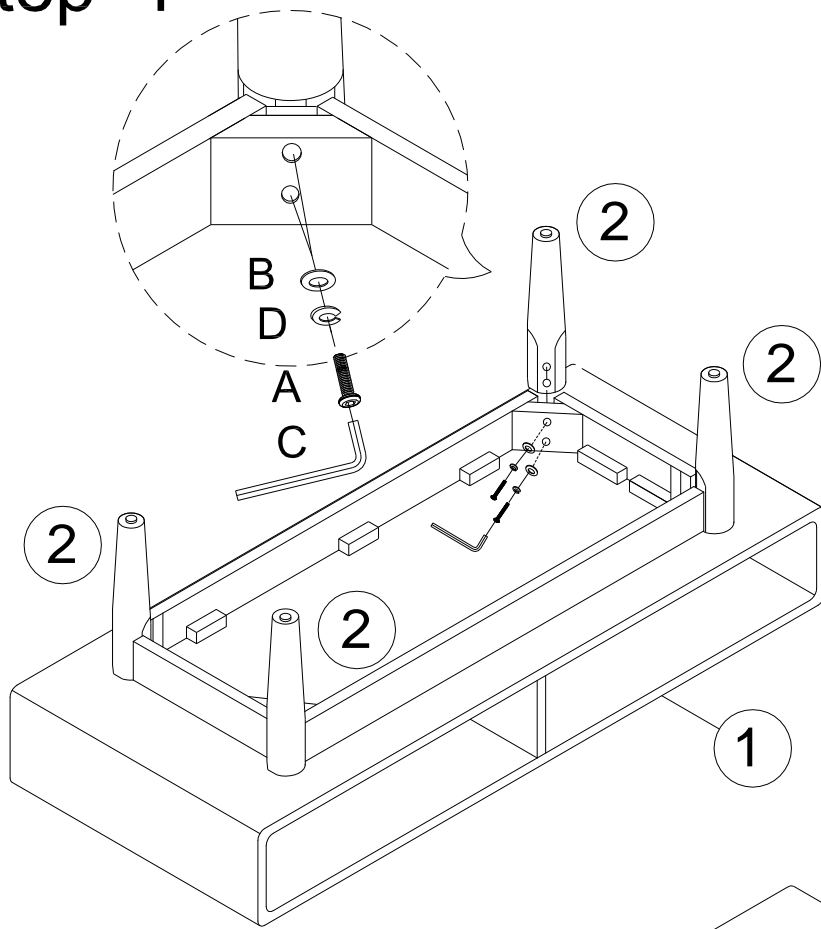

Assembly Instruction

Coffee Table

Part list

① Table Top

x 1

② Leg

x 4

Hardware list

Ⓐ Long Bolt

x 8

Ⓑ Washer

x 8

Ⓒ Allen Wrench

x 1

Ⓓ Spring Washer

x 8

Step 1

Step 2