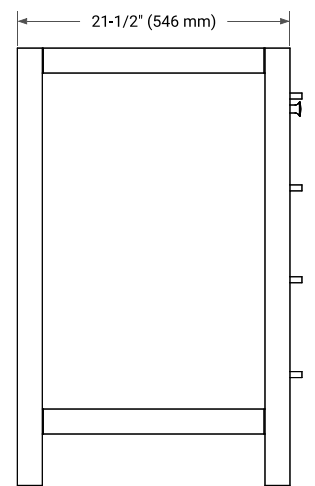

72" DOUBLE SINK BASE CABINET

BASE CABINET DIMENSIONS

72" W x 21.5" D x 34.5" H

FEATURES

- Solid wood frame & plywood panels
- Dovetail drawers and joints
- Soft closing doors & drawers

HARDWARE FINISHES*

Brushed Nickel   Satin Brass   Matte Black   Polished Chrome

Hardware comes preinstalled with the illustrated option. Other finishes are available on our online store if you prefer a different one.

AVAILABLE COLORS

White   Grey   Midnight Blue   Espresso   Oak

FRONT VIEW

SIDE VIEW

PLAN VIEW