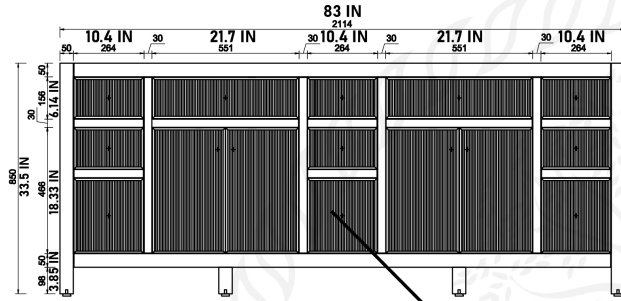

SONO-84

WILLOW COLLECTIONS
SONOMA 84 IN BATHROOM VANITY

DEEP DRAWER WITH BUILT-IN ORGANIZER AND POWER STATION