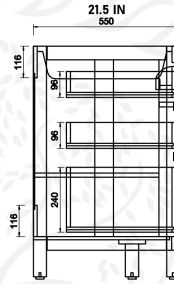

SONO-84

WILLOW COLLECTIONS
SONOMA 84 IN BATHROOM VANITY

DEEP DRAWER WITH BUILT-IN ORGANIZER AND POWER STATION