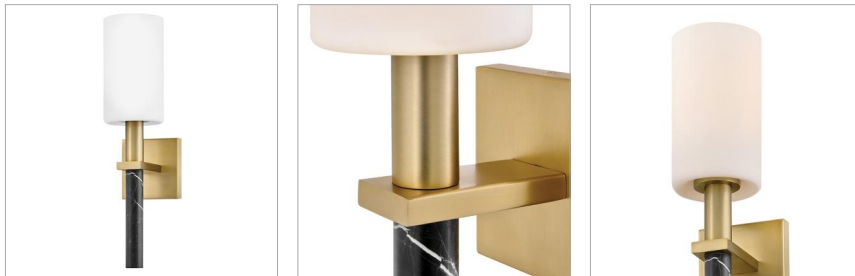

TURIN

57420LCB

MEDIUM SINGLE LIGHT SCONCE

Polished with an understated silhouette, Turin is elevated by tall Etched Opal Glass and luxurious black marble stems. A minimalist backplate finished in vibrant Lacquered Brass complements the natural stone with an elegant touch of warm color.

DETAILS	
FINISH:	Lacquered Brass
MATERIAL:	Steel
GLASS:	Etched Opal
DIMMABLE:	YES - WITH DIMMABLE LAMP (NOT INCLUDED)

DIMENSIONS	
WIDTH:	4.8"
HEIGHT:	18.5"
WEIGHT:	4lb
BACK PLATE:	4.75" X 4.75"
EXTENSION:	6"
TOP TO OUTLET:	11"

LIGHT SOURCE	
LIGHT SOURCE:	Socketed
WATTAGE:	1-6w Med. LED, 60w Equiv.
VOLTAGE:	120v

SHIPPING	
CARTON LENGTH:	10.5
CARTON WIDTH:	8.5
CARTON HEIGHT:	13
CARTON WEIGHT:	5.5

PRODUCT DETAILS:

- Fixture can be mounted either up or down
- Suitable for use in damp locations as defined by NEC and CEC. Meets United States UL Underwriters Laboratories & CSA Canadian Standards Association Product Safety Standards.
- Merging the best of traditional and modern elements with a sophisticated and streamlined look
- Mounting hardware is hidden on the back plate to ensure a clean silhouette