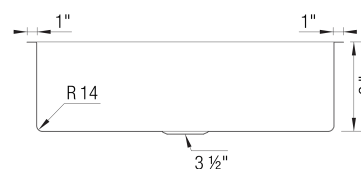

Warranty

BLANCO offers a limited lifetime warranty on all sinks and faucets, as well as a one-year warranty on all custom accessories.

Code/Standards Compliance

BLANCO sinks and faucets are third-party tested and certified to standards and listed by applicable certification bodies. For more information on individual product listings, contact our office or listing organization.

View our how-to videos to learn more about installing and caring for BLANCO products:
<https://www.blanco.com/us-en/service/how-to-videos/how-to-videos-for-sinks/>

Questions? Contact us today

BLANCO America, Inc.
110 Mount Holly By-Pass
Lumberton, NJ 08048

Phone & Fax
Phone: 888-668-6201
Fax: 609-668-6211

While BLANCO endeavors to provide accurate information, all dimensions are nominal, cannot be guaranteed, and are subject to change or cancellation. BLANCO assumes no responsibility for use of superseded or voided specifications.