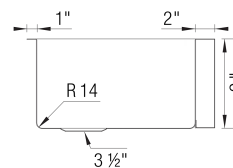

Warranty

BLANCO offers a limited lifetime warranty on all sinks and faucets, as well as a one-year warranty on all custom accessories.

Code/Standards Compliance

BLANCO sinks and faucets are third-party tested and certified to standards and listed by applicable certification bodies. For more information on individual product listings, contact our office or listing organization.

View our how-to videos to learn more about installing and caring for BLANCO products:
<https://www.blanco.com/us-en/service/how-to-videos/how-to-videos-for-sinks/>

Questions? Contact us today

BLANCO America, Inc.
110 Mount Holly By-Pass
Lumberton, NJ 08048

Phone & Fax
Phone: 888-668-6201
Fax: 609-668-6211

While BLANCO endeavors to provide accurate information, all dimensions are nominal, cannot be guaranteed, and are subject to change or cancellation. BLANCO assumes no responsibility for use of superseded or voided specifications.