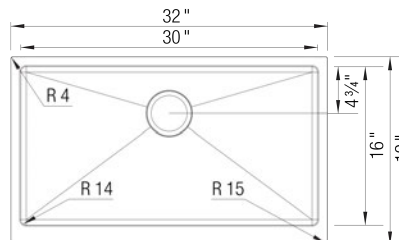

Warranty

BLANCO offers a limited lifetime warranty on all sinks and faucets, as well as a one-year warranty on all custom accessories.

Code/Standards Compliance

BLANCO sinks and faucets are third-party tested and certified to standards and listed by applicable certification bodies. For more information on individual product listings, contact our office or listing organization.

View our how-to videos to learn more about installing and caring for BLANCO products:
<https://www.blanco.com/us-en/service/how-to-videos/how-to-videos-for-sinks/>

Questions? Contact us today

BLANCO America, Inc.
110 Mount Holly By-Pass
Lumberton, NJ 08048

Phone & Fax
Phone: 888-668-6201
Fax: 609-668-6211

While BLANCO endeavors to provide accurate information, all dimensions are nominal, cannot be guaranteed, and are subject to change or cancellation. BLANCO assumes no responsibility for use of superseded or voided specifications.