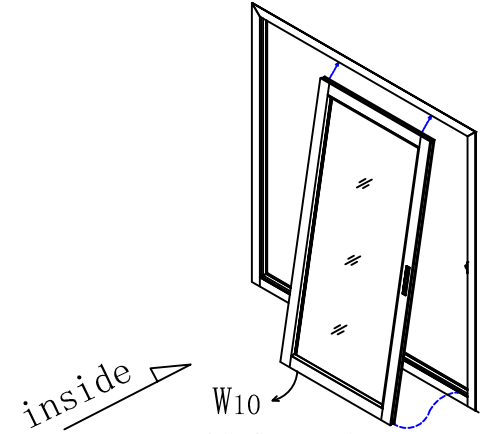

# ASSEMBLY INSTRUCTION FOR 12' X 12' ULTRAWOOD GAZEBO

## #23

Install handle / lock assembly as shown

STEP: 1

Carefully fit upper edge of door into frame channel as shown.

STEP: 2

Swing lower edge of door in and drop into lower door track channel on frame.

NOTE: Lock the door by turning the key to left after you push the lock bottom upward.