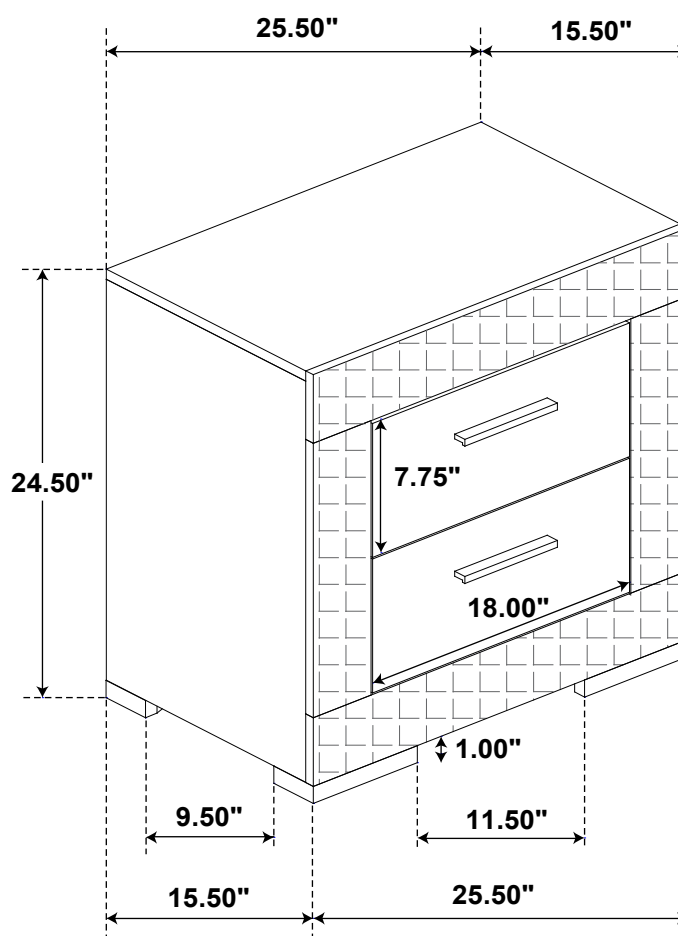

*ASSEMBLY INSTRUCTIONS*  
*COASTER FINE FURNITURE*

*Fine Furniture for every stage of life*

**224972**  
***Nightstand***

ITEM: **224972**

**Inner Size of Drawer : 15.75"W X 12.75"D X 5.25"H X 0.25"T**

**Note : Dimension tolerance  $\pm 5\%$**