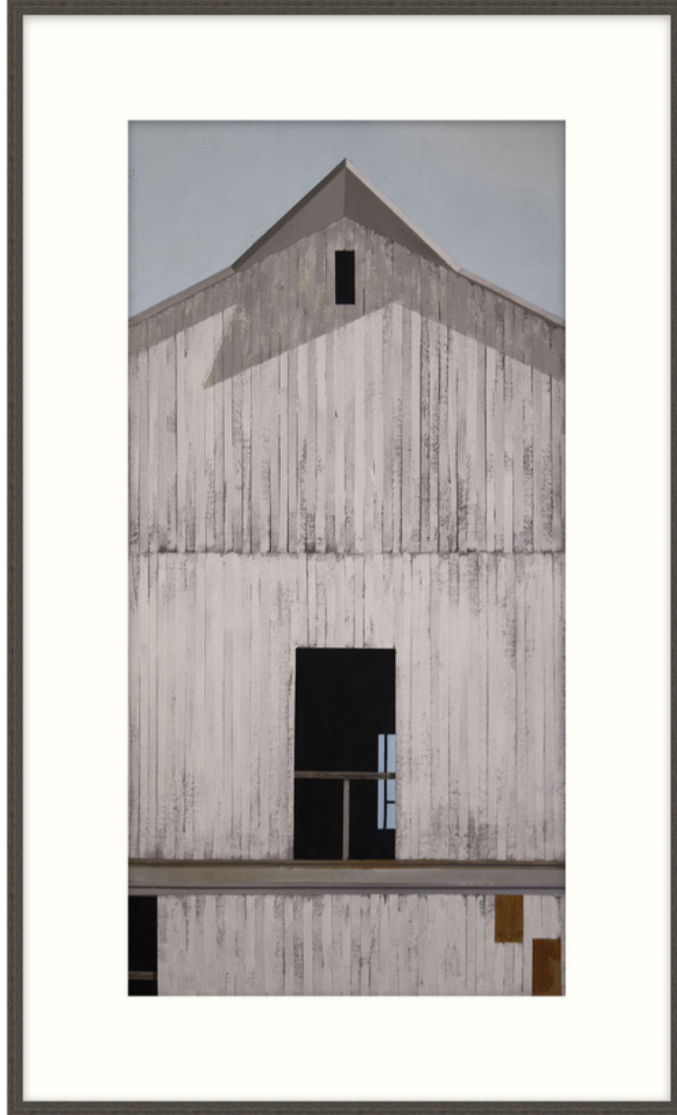

THEODORE ALEXANDER

Smokey Ridge 2

D2778S55549-4759

Smokey Ridge 2 is a nostalgic work of art on textured paper. Across a minimalist picture plane of serene tones and familiar geometric shapes, the iconic imagery of the American Barn takes shape. Vertical slatting and darkened doorways and windows draw the eye toward weather-worn boards and textural shading for a presence that feels both antique and three-dimensional. Set against a background of cool grey, a palette of vanilla onyx, and dark brown beautifully complete the imagery. The second of a three-part series on textured paper, Smokey Ridge 2 gracefully captures the nostalgia of an iconic form in this addition ART by TA.

► Textured Paper - Single Matboard, M4 - Warm White Smooth + White Core Width:6", F1364 - Gray Oak Cap Frame - Width: 0.77

W 37 x D 1¼ x H 60 inches

Material(s):

Collection: Art by TA

Style: Modern / Formal Modern

Type: Décor / Wall Art