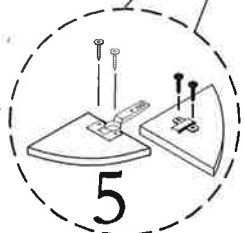

STEP 3

Insert Dowel to Board J as shown.

Insert Q-FIT (small) as shown.

Insert PVC Nail with Pin to Board H,I,K & L as shown.

Insert JCBCW Screw to Board as shown.

STEP 4

Insert Nail to Board K as shown.

ASSEMBLY INSTRUCTION
MODEL : 7177 / SHOE RACK

Before you begin, please follow assembly instruction carefully.
Then follow them step by step.

STEP 5 Install Handle with screw as shown.

3

Insert Shelf Support as shown.

6

5

Install Hinge with screw as shown.

STEP 6

4

Paste Sticker to Board as shown.

CAUTION:

To clean use soft, dry cloth. Do not use detergent or chemicals
 Avoid contact with water and direct sunlight.
 To be assembled on a soft, dry, clean and smooth surface.

4.7.2021

COMPLETE SET

ORDERING REPAIR PARTS

In order to obtain smooth and rapid service when ordering repair parts,
 please give full attention to the following of PART NUMBER.

NO	DESCRIPTION	QTY
A	LEFT SIDE	01
B	CENTRE SHELF	01
C	LOWER SHELF	01
D	RIGHT SIDE	01
E	TOP	01
F	LEFT SIDE WRAPPING (Back)	01
G	LEFT SIDE WRAPPING (Front)	01