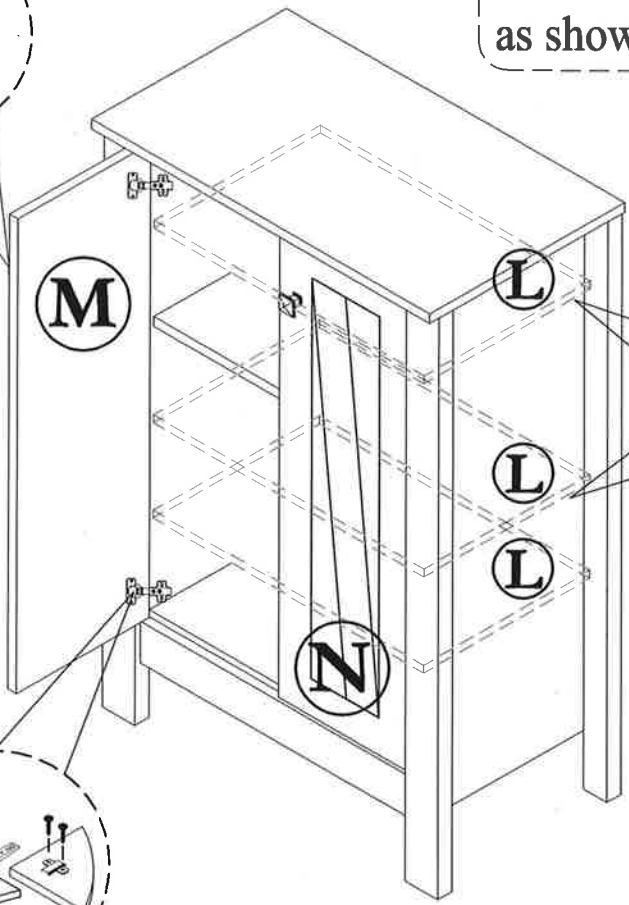

STEP 3

Insert Dowel to Board J as shown.

Insert Q-FIT (small) as shown.

Insert PVC Nail with Pin to Board H,I,K & L as shown.

Insert JCBCW Screw to Board as shown.

STEP 4

Insert Nail to Board K as shown.

ASSEMBLY INSTRUCTION
MODEL : 7177 / SHOE RACK

Before you begin, please follow assembly instruction carefully.
Then follow them step by step.

STEP 5 Install Handle with screw as shown.

3

Insert Shelf Support as shown.

6

5

Install Hinge with screw as shown.

4.7.2021

COMPLETE SET

ORDERING REPAIR PARTS

In order to obtain smooth and rapid service when ordering repair parts,
 please give full attention to the following of PART NUMBER.

NO	DESCRIPTION	QTY
A	LEFT SIDE	01
B	CENTRE SHELF	01
C	LOWER SHELF	01
D	RIGHT SIDE	01
E	TOP	01
F	LEFT SIDE WRAPPING (Back)	01
G	LEFT SIDE WRAPPING (Front)	01