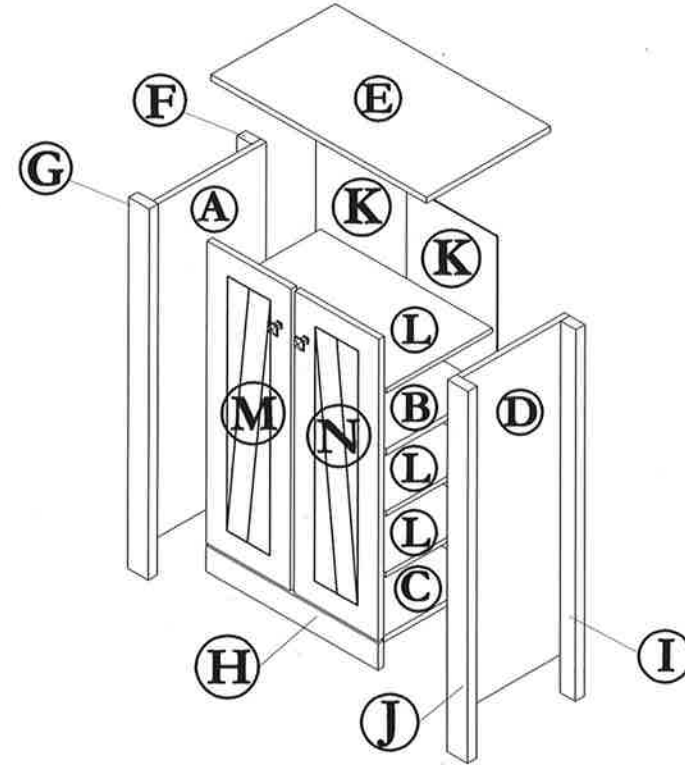

STEP 3

Insert Dowel to Board J as shown.

Insert Q-FIT (small) as shown.

Insert PVC Nail with Pin to Board H,I,K & L as shown.

Insert JCBCW Screw to Board as shown.

STEP 4

Insert Nail to Board K as shown.

ASSEMBLY INSTRUCTION
MODEL : 7177 / SHOE RACK

Before you begin, please follow assembly instruction carefully.
Then follow them step by step.

STEP 5 Install Handle with screw as shown.

3

Insert Shelf Support as shown.

6

5

Install Hinge with screw as shown.

STEP 6

4

Paste Sticker to Board as shown.

CAUTION:

To clean use soft, dry cloth. Do not use detergent or chemicals
 Avoid contact with water and direct sunlight.
 To be assembled on a soft, dry, clean and smooth surface.

4.7.2021

COMPLETE SET

ORDERING REPAIR PARTS

In order to obtain smooth and rapid service when ordering repair parts,
 please give full attention to the following of PART NUMBER.

NO	DESCRIPTION	QTY
A	LEFT SIDE	01
B	CENTRE SHELF	01
C	LOWER SHELF	01
D	RIGHT SIDE	01
E	TOP	01
F	LEFT SIDE WRAPPING (Back)	01
G	LEFT SIDE WRAPPING (Front)	01