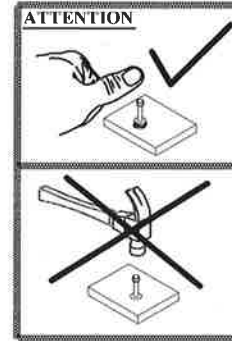

ASSEMBLY INSTRUCTION
MODEL : 7177 / SHOE RACK

Before you begin, please follow assembly instruction carefully.
Then follow them step by step.

STEP 1

Insert JCBCW Screw to Board as shown.

STEP 2

Insert Q-FIT as shown.

Install Stoper with screw as shown.

Insert JCBCW Screw to Board as shown.

ASSEMBLY INSTRUCTION
MODEL : 7177 / SHOE RACK

Before you begin, please follow assembly instruction carefully.
Then follow them step by step.

STEP 3

Insert Dowel to Board J as shown.

Insert Q-FIT (small) as shown.

Insert PVC Nail with Pin to Board H,I,K & L as shown.

Insert JCBCW Screw to Board as shown.

STEP 4

Insert Nail to Board K as shown.

ASSEMBLY INSTRUCTION
MODEL : 7177 / SHOE RACK