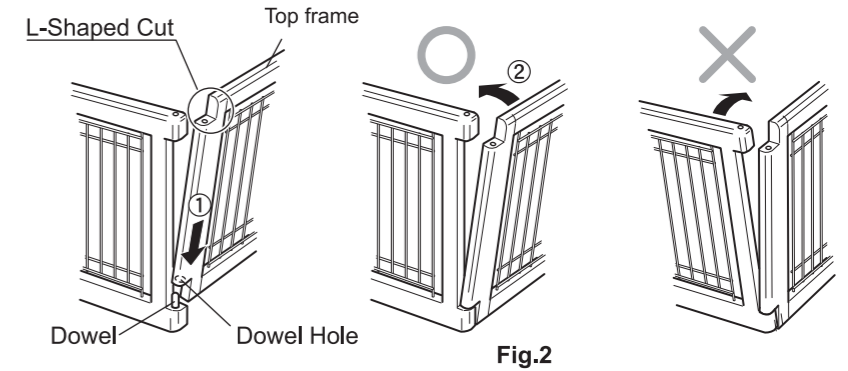

Instruction Manual

Thank you for choosing Richell's Wood Pet Pen.
Please read this instruction manual carefully before assembling or using this product,
and keep for future reference.

Features

- Model 90-60D is designed for 8 - 44lbs dogs
- Model 120-90D is designed for 20 - 100lbs dogs
- Wire door for ease of placing/removing pet
- Wood-finish for classic look
- Interlocking corners reinforce frame support
- Folds up for easy transport or storage
- Feet protect floor surface

Dimension:
90-60D: 35.4 x 24 x 23.8H"
120-90D: 47.2 x 35.4 x 35.8H"

Parts / Specifications

Cautions!

This product is designed for use with pets only.
Do not use this product for any other purpose/use other than its intended purpose.
Keep the product away from fire or extreme high temperatures.
The product is designed for indoor use only. Do not use it outside.
Do not stand or sit on the product, as it may cause injury/damage to self or the product.
Take caution not to pinch your hands or fingers when opening/closing the door.
Use mild detergent to clean. Do not use harsh chemicals such as benzoin or thinner.

How to assemble

1 Attach Feet to the bottom of Front and Back Panels as shown in Fig.1.

2
① Align the corners of panels by sliding L-shaped Panel into place as shown in Fig.2.
② Insert Dowel into Dowel Hole in L-shaped Panel to lock into place.