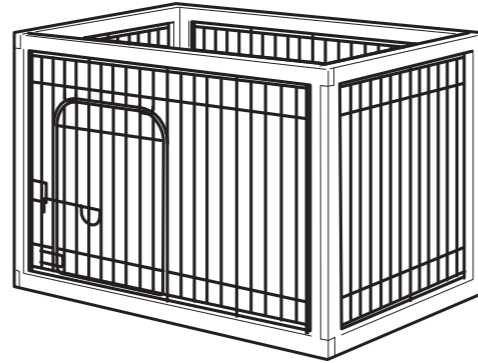

Instruction Manual

Thank you for choosing Richell's Wood Pet Pen.
Please read this instruction manual carefully before assembling or using this product,
and keep for future reference.

Features

- Model 90-60D is designed for 8 - 44lbs dogs
- Model 120-90D is designed for 20 - 100lbs dogs
- Wire door for ease of placing/removing pet
- Wood-finish for classic look
- Interlocking corners reinforce frame support
- Folds up for easy transport or storage
- Feet protect floor surface

Dimension:
90-60D: 35.4 x 24 x 23.8H"
120-90D: 47.2 x 35.4 x 35.8H"

Parts / Specifications

Cautions!

This product is designed for use with pets only.
Do not use this product for any other purpose/use other than its intended purpose.
Keep the product away from fire or extreme high temperatures.
The product is designed for indoor use only. Do not use it outside.
Do not stand or sit on the product, as it may cause injury/damage to self or the product.
Take caution not to pinch your hands or fingers when opening/closing the door.
Use mild detergent to clean. Do not use harsh chemicals such as benzoin or thinner.