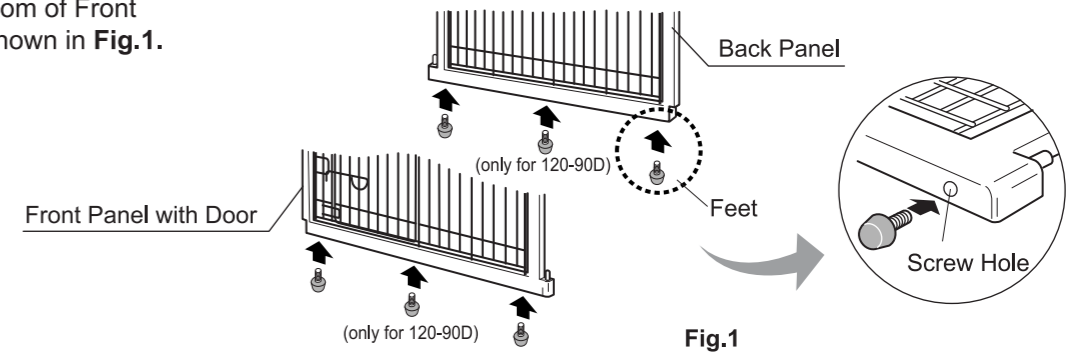

How to assemble

1 Attach Feet to the bottom of Front and Back Panels as shown in Fig.1.

2
① Align the corners of panels by sliding L-shaped Panel into place as shown in Fig.2.
② Insert Dowel into Dowel Hole in L-shaped Panel to lock into place.