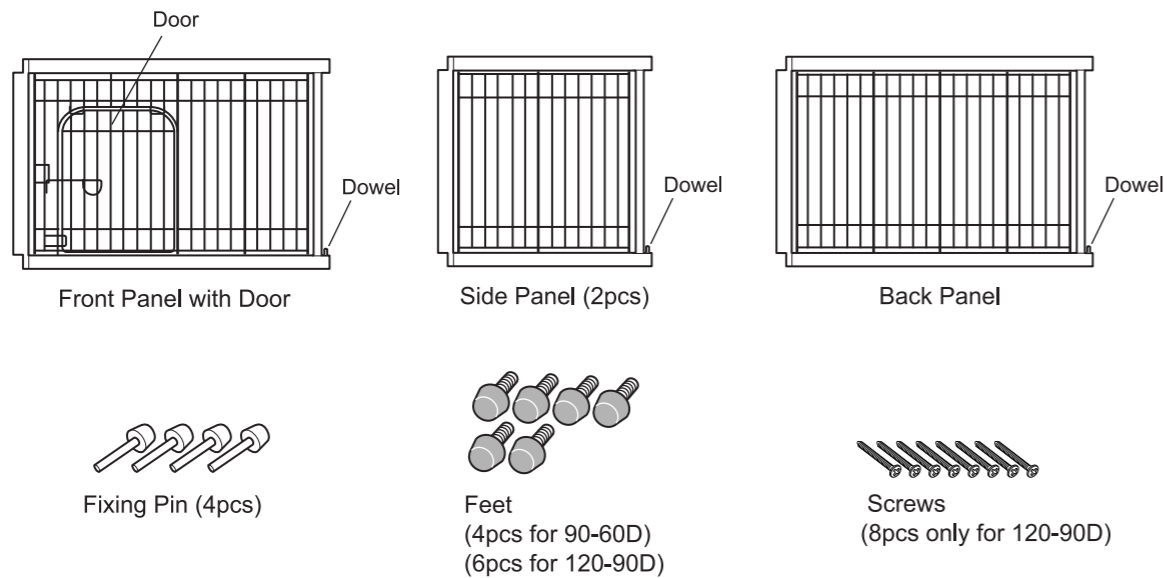

Instruction Manual

Thank you for choosing Richell's Wood Pet Pen.
Please read this instruction manual carefully before assembling or using this product,
and keep for future reference.

Features

- Model 90-60D is designed for 8 - 44lbs dogs
- Model 120-90D is designed for 20 - 100lbs dogs
- Wire door for ease of placing/removing pet
- Wood-finish for classic look
- Interlocking corners reinforce frame support
- Folds up for easy transport or storage
- Feet protect floor surface

Dimension:
90-60D: 35.4 x 24 x 23.8H"
120-90D: 47.2 x 35.4 x 35.8H"

Parts / Specifications

Cautions!

This product is designed for use with pets only.
Do not use this product for any other purpose/use other than its intended purpose.
Keep the product away from fire or extreme high temperatures.
The product is designed for indoor use only. Do not use it outside.
Do not stand or sit on the product, as it may cause injury/damage to self or the product.
Take caution not to pinch your hands or fingers when opening/closing the door.
Use mild detergent to clean. Do not use harsh chemicals such as benzoin or thinner.

How to assemble

1 Attach Feet to the bottom of Front and Back Panels as shown in Fig.1.

2
① Align the corners of panels by sliding L-shaped Panel into place as shown in Fig.2.
② Insert Dowel into Dowel Hole in L-shaped Panel to lock into place.