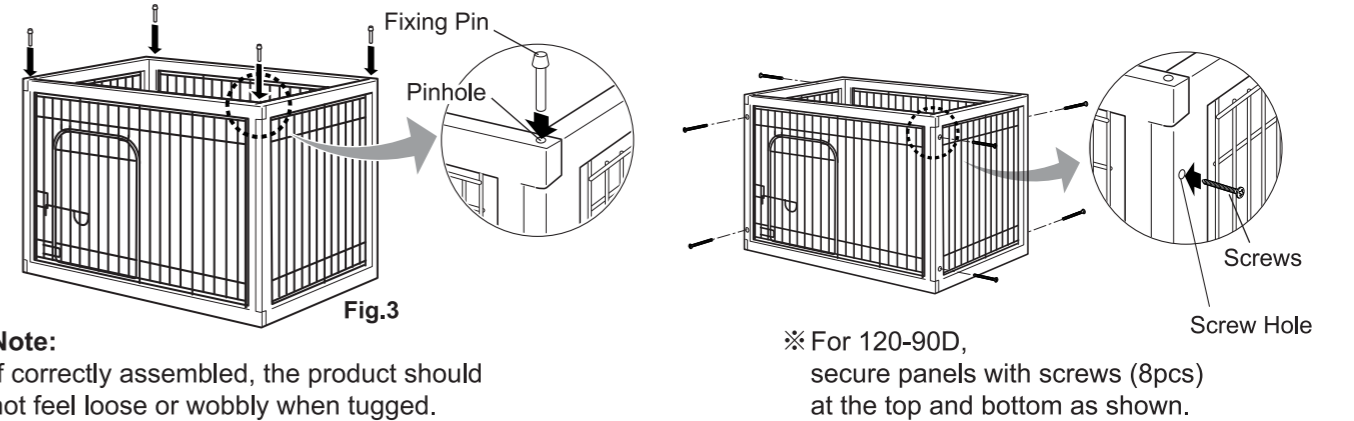

3 Insert Fixing Pin (4pcs) properly into Pinholes as shown in Fig.3.

How to open or close the door

To open, pull Lock up and slide to the right as shown.