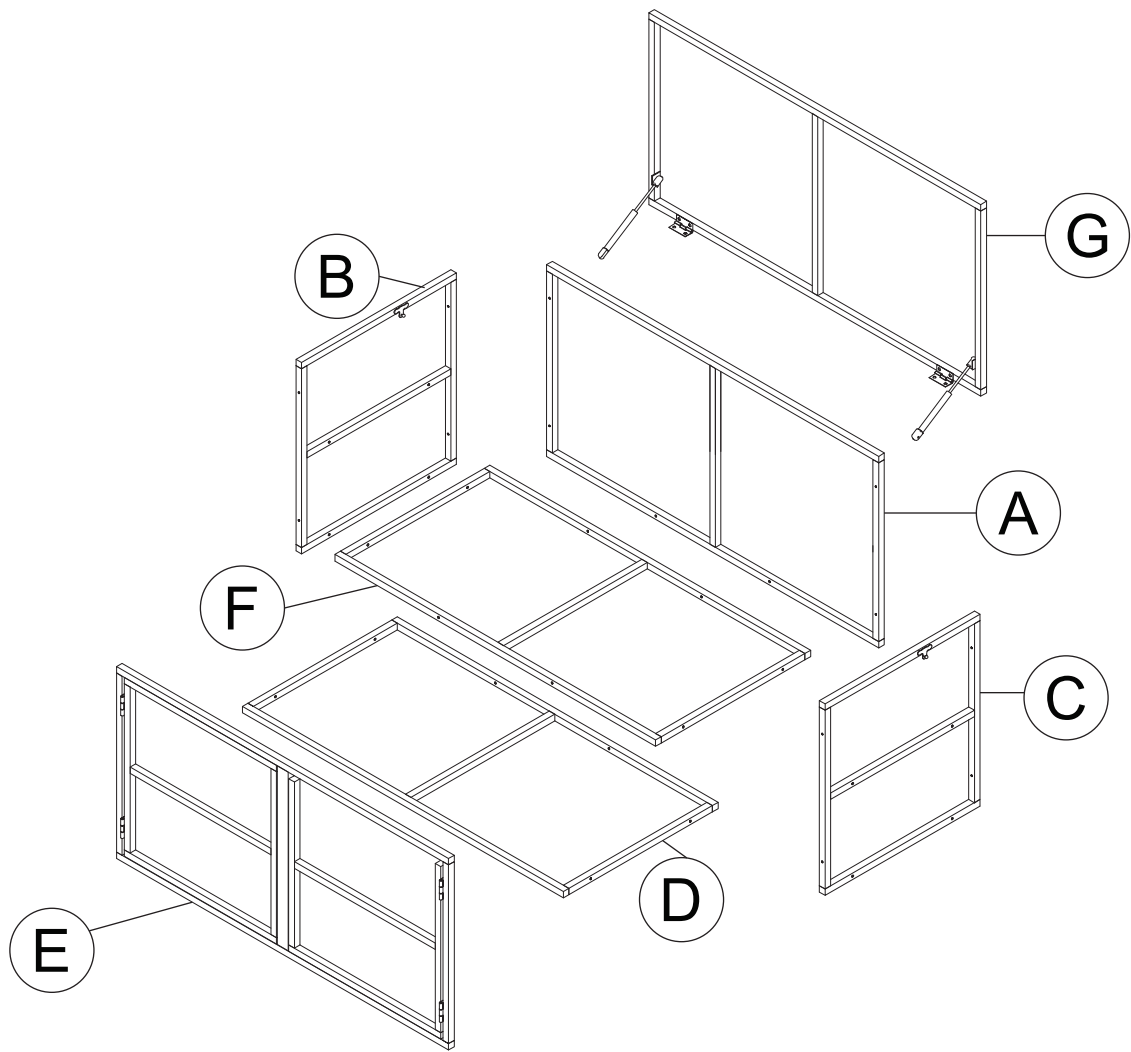

# USER'S MANUAL

Storage Box  
HW62862

1

Bolt 6x35mm ( 22 pcs)

2

Bolt 6x20mm ( 4 pcs)

3

Feet ( 4 pcs)

4

Allen key M4 ( 1pcs)