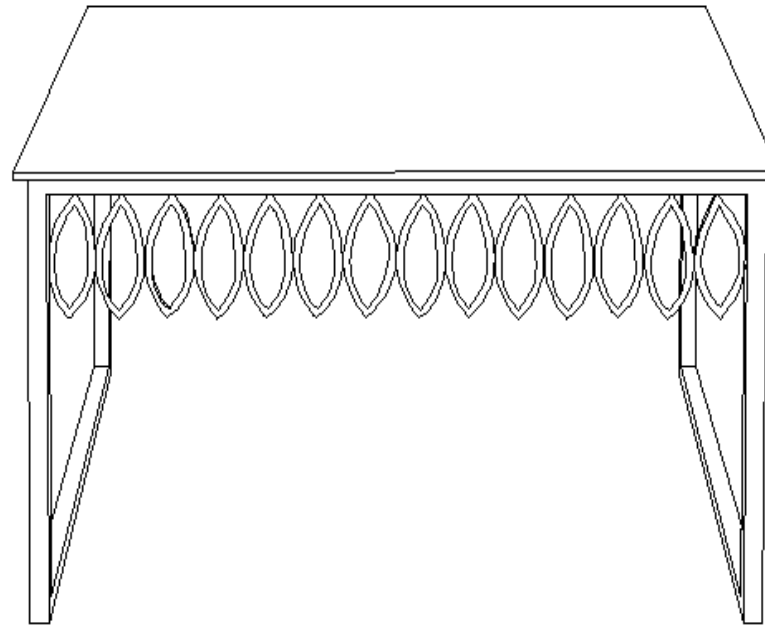

Part List and Hardware List

Piece	Description	Picture	Quantity
A	Frame		1X
B	Top marble		1X
C	screws		4X

 **SAFAVIEH**
FURNITURE

Model #: AMH8321A

Product Dimensions: 31"W X 31"D X 19 5/8"H

Preparation

Before beginning assembly of product, make sure all parts are present. Compare parts with package contents list and hardware contents list. If any part is missing or damaged, do not attempt to assemble the product.

Estimated Assembly Time: 10 minutes.

Tools Required for Assembly (included): Assembly Fininal

Step 1

Assemble the Frame (A) Top marble(B) together using 4 screws(C).