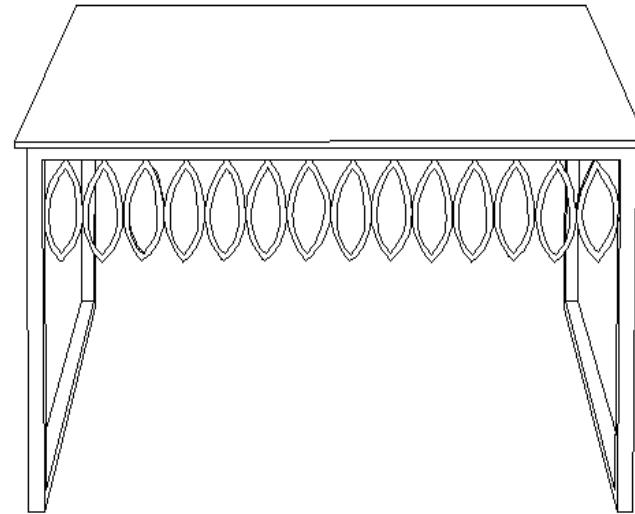

Part List and Hardware List

Piece	Description	Picture	Quantity
A	Frame		1X
B	Top marble		1X
C	screws		4X

 **SAFAVIEH**
FURNITURE

Model #: AMH8321A

Product Dimensions: 31"W X 31"D X 19 5/8"H

Preparation

Before beginning assembly of product, make sure all parts are present. Compare parts with package contents list and hardware contents list. If any part is missing or damaged, do not attempt to assemble the product.

Estimated Assembly Time: 10 minutes.

Tools Required for Assembly (included): Assembly Fininal

Step 1

Assemble the Frame (A) Top marble(B) together using 4 screws(C).