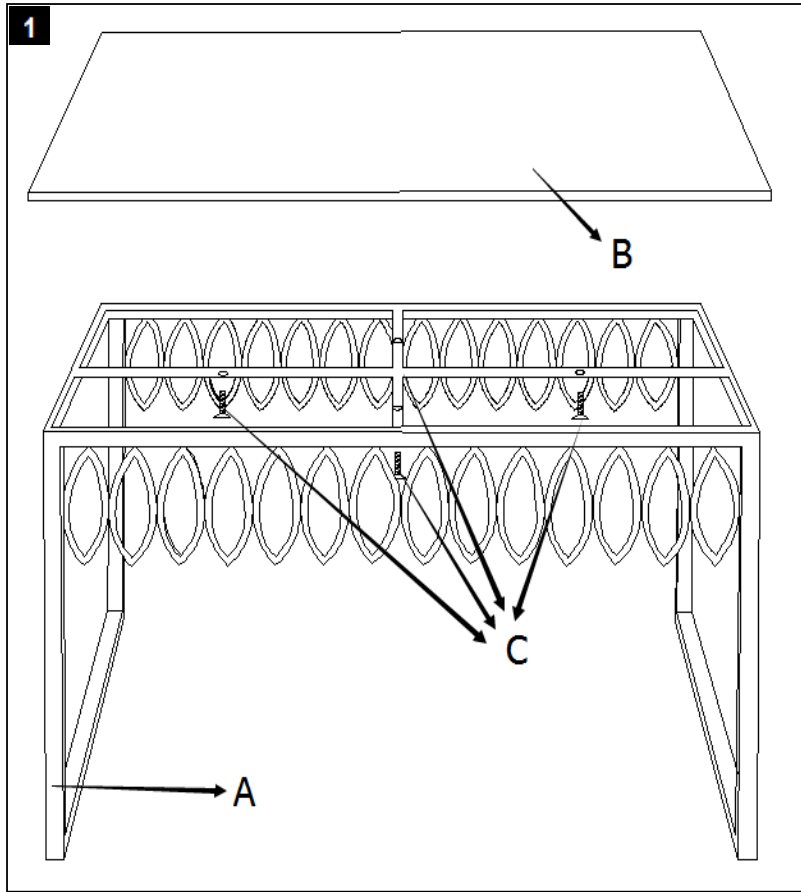

Part List and Hardware List

Piece	Description	Picture	Quantity
A	Frame		1X
B	Top marble		1X
C	screws		4X

 **SAFAVIEH**
FURNITURE

Model #: AMH8321A

Product Dimensions: 31"W X 31"D X 19 5/8"H

Preparation

Before beginning assembly of product, make sure all parts are present. Compare parts with package contents list and hardware contents list. If any part is missing or damaged, do not attempt to assemble the product.

Estimated Assembly Time: 10 minutes.

Tools Required for Assembly (included): Assembly Fininal

Step 1

Assemble the Frame (A) Top marble(B) together using 4 screws(C).