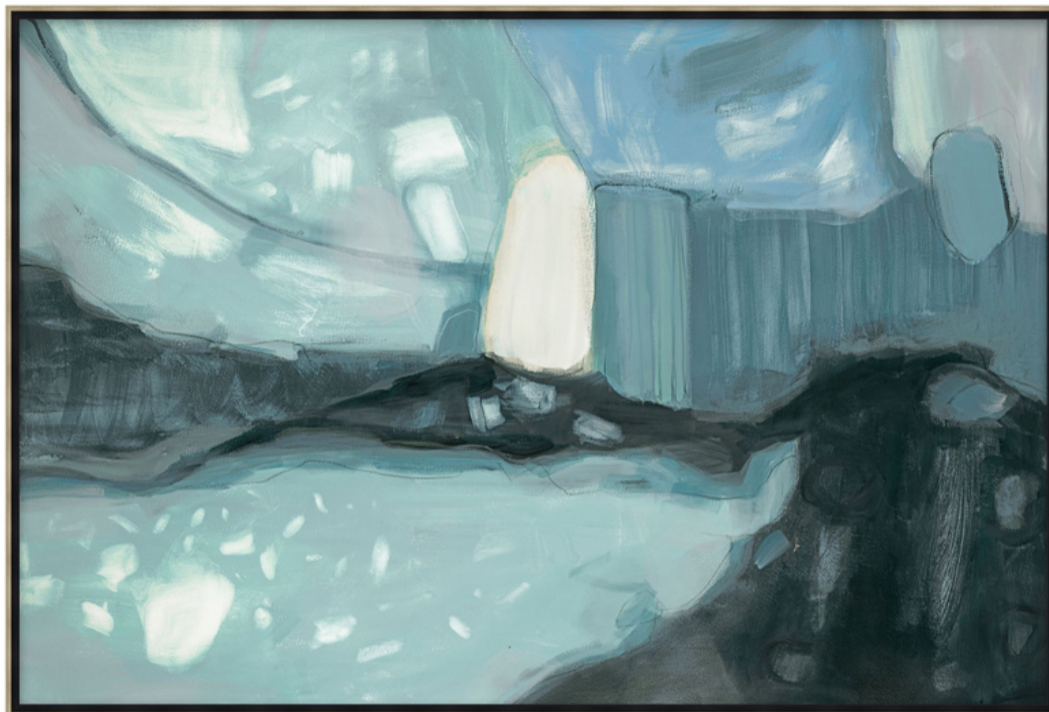

# THEODORE ALEXANDER

## Twinkling Sky 1

D2801S56018-4738

Twinkling Sky 1 is representative of abstract landscape art that fuses traditional landscape motifs with elements of abstract technique. This work on canvas radiates energy and movement, utilizing strongly defined structural shapes that combine with fluid swathes of color. Contour and implied lines co-exist with irregular forms in a charming color palette of teal, charcoal, denim, and vanilla. Part of the carefully curated ART by TA collection.

- ▶ Canvas, Hand Embellished Semi Gloss, F1328 - Warm Silver Floater Frame - Width: 0.375

W 61 x D 2 x H 41 inches

**Material(s):**

**Collection:** Art by TA

**Style:** Modern / Formal Modern

**Type:** Décor / Wall Art