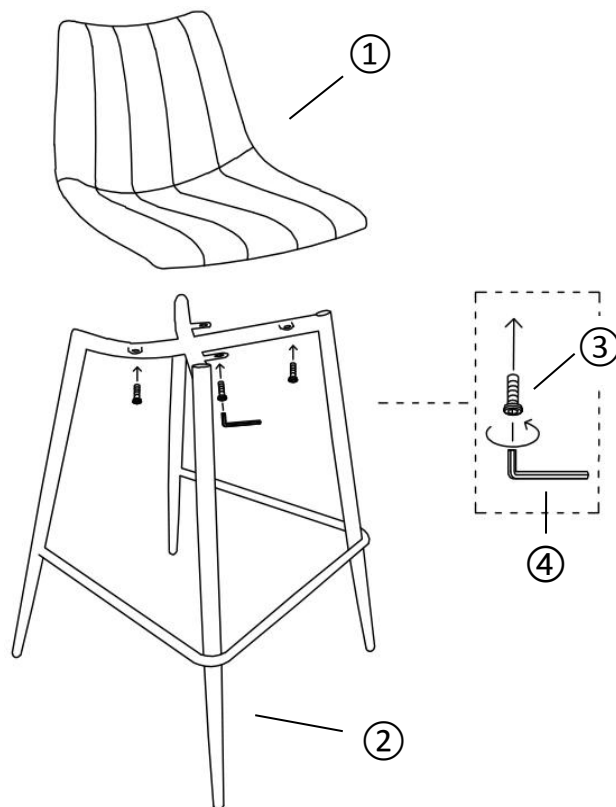

ASSEMBLY INSTRUCTIONS.

COUNTER STOOL PERFORMANCE FABRIC DARK GREY-SET OF TWO

THANK YOU FOR YOUR PURCHASE!

PARTS AND HARDWARE.

① SEAT	② FOOTREST
	
③ SCREW	④ WRENCH
 6*16MM=4	 M6=1

NOTES.

Thank you for purchasing this quality product !
BeSure to check all packing material carefully for hardware that may have come loose inside the carton during shipping.

CAUTION:

The item is heavy, assembly should be performed by two people.

STEP 1.

STEP 2.