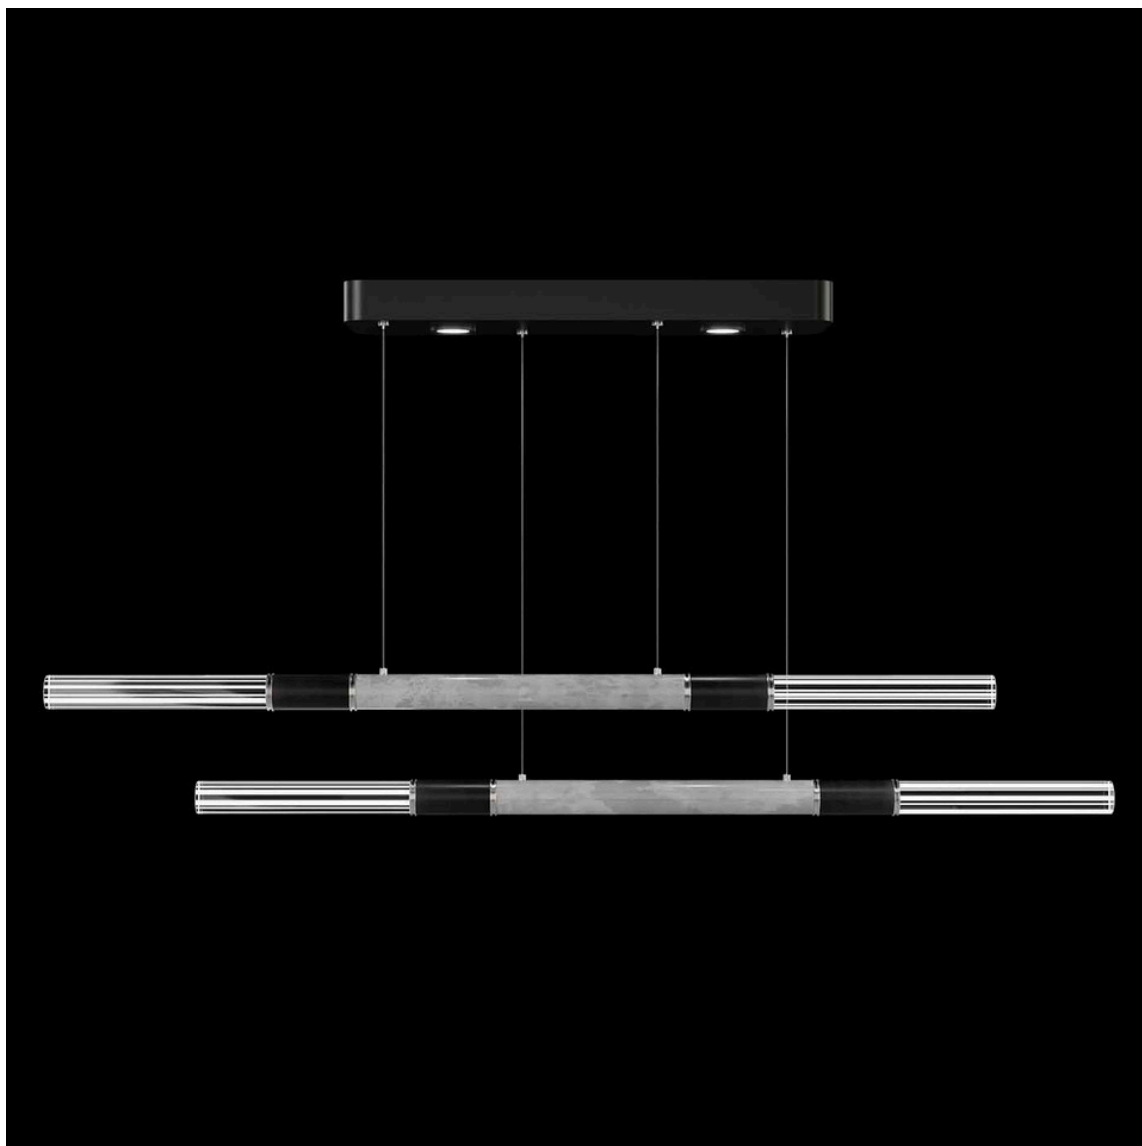

FINE ART

HANDCRAFTED LIGHTING

100150-122

100150-122 • ANTONIA 71\"/>

2.5H x 71W x 8.5D

ANTONIA
COLLECTION