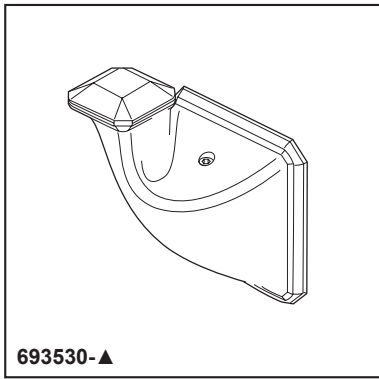

BRIZO®

ACCESSORIES

- Invari® Collection
- Single Robe Hook

STANDARD SPECIFICATIONS:

- Wood blocking is preferable behind all wall surfaces. If wood blocking is not available, the following fasteners are suggested; Tile/Masonry-Plastic or lead Anchors; Plaster/drywall-Toggle bolts.
- Mounting hardware and mounting instructions included with product.
- Note: Only plastic anchors are included with the mounting hardware.

WARRANTY

- Parts and Finish – Lifetime limited warranty; or for commercial purchasers, 10 years for multi-family residential (apartments and condominiums) and 5 years for all other commercial uses, in each case from the date the product is received by the original purchaser or their authorized representative (installation contractor, etc.).
- Please go to www.brizo.com for the complete details of our limited warranty.

▲ Designate proper finish suffix