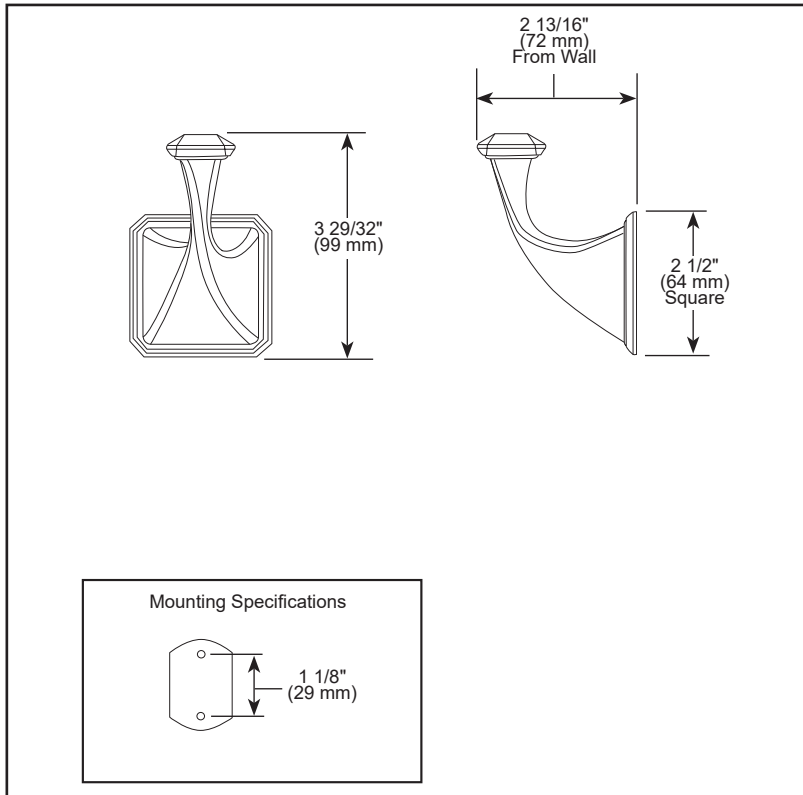

BRIZO®

ACCESSORIES

- Invari® Collection
- Single Robe Hook

STANDARD SPECIFICATIONS:

- Wood blocking is preferable behind all wall surfaces. If wood blocking is not available, the following fasteners are suggested; Tile/Masonry-Plastic or lead Anchors; Plaster/drywall-Toggle bolts.
- Mounting hardware and mounting instructions included with product.
- Note: Only plastic anchors are included with the mounting hardware.

WARRANTY

- Parts and Finish – Lifetime limited warranty; or for commercial purchasers, 10 years for multi-family residential (apartments and condominiums) and 5 years for all other commercial uses, in each case from the date the product is received by the original purchaser or their authorized representative (installation contractor, etc.).
- Please go to www.brizo.com for the complete details of our limited warranty.

▲ Designate proper finish suffix