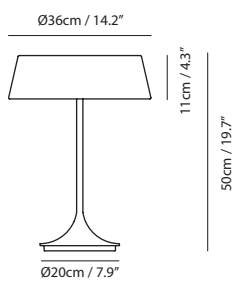

matt black

Material
steel

Light Source
E26 2 x Max 60W

Feature
DJ on/off switch

Weight
3.7kg / 8.1lb

Cord
200cm / 78.7"

Color
● matt black

Material
steel

Light Source
E26 2 x Max 60W

Feature
In-line on/off switch

Weight
8.8kg / 19.4lb

Cord
250cm / 98.4"

Color
● matt black