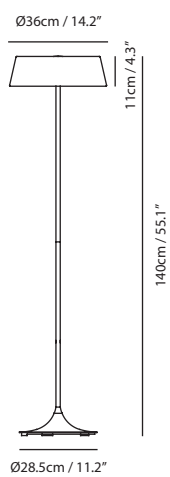

matt black

Material
steel

Light Source
E26 2 x Max 60W

Feature
DJ on/off switch

Weight
3.7kg / 8.1lb

Cord
200cm / 78.7"

Color
● matt black

Material
steel

Light Source
E26 2 x Max 60W

Feature
In-line on/off switch

Weight
8.8kg / 19.4lb

Cord
250cm / 98.4"

Color
● matt black