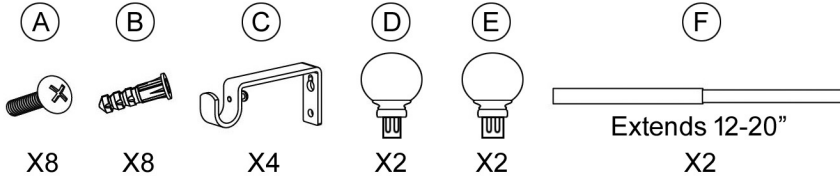

# 1" DRAPERY ROD INSTALLATION INSTRUCTIONS - 12-20" ROD SET

Care Instructions: Clean with a soft cloth. Do not use abrasive cleaning agents, solvents or polishes.

## SET INCLUDES:

Note: Finial (D) fits to the smaller diameter rod - Finial (E) with adaptor, fits to the larger diameter rod.