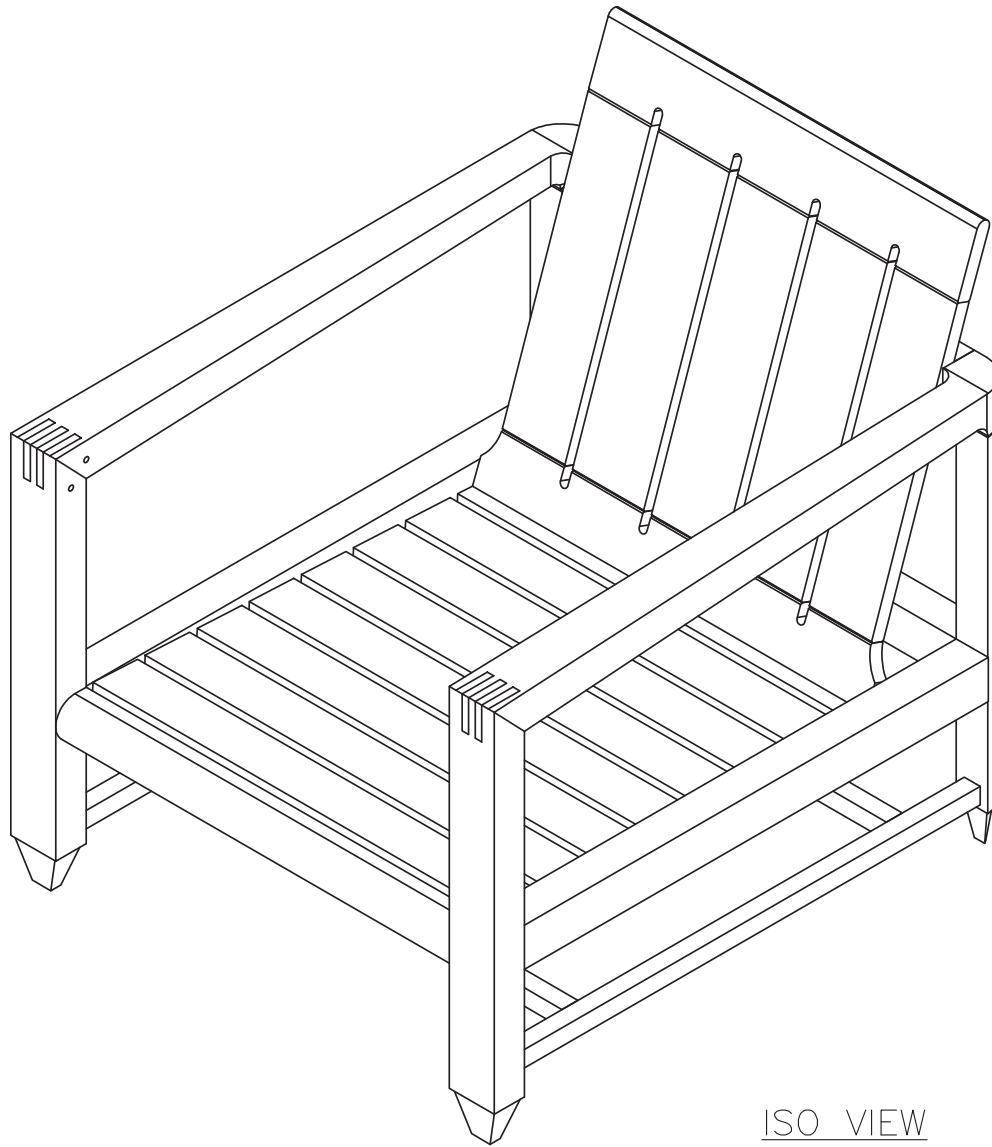

ISO VIEW

ISO

OASIQ

DWG.NO: FAEDG0003T-1

TITLE : ISO VEW

DIM EXT: 760x874.1x813.6 MM.

MATERIAL: TEAK

DRAWN BY : AEKCHAI

FINISH DATE : 9-04-08
BEGN DATE : 13/01/06

AEK
BSI

SCALE :
no scale

P. 3