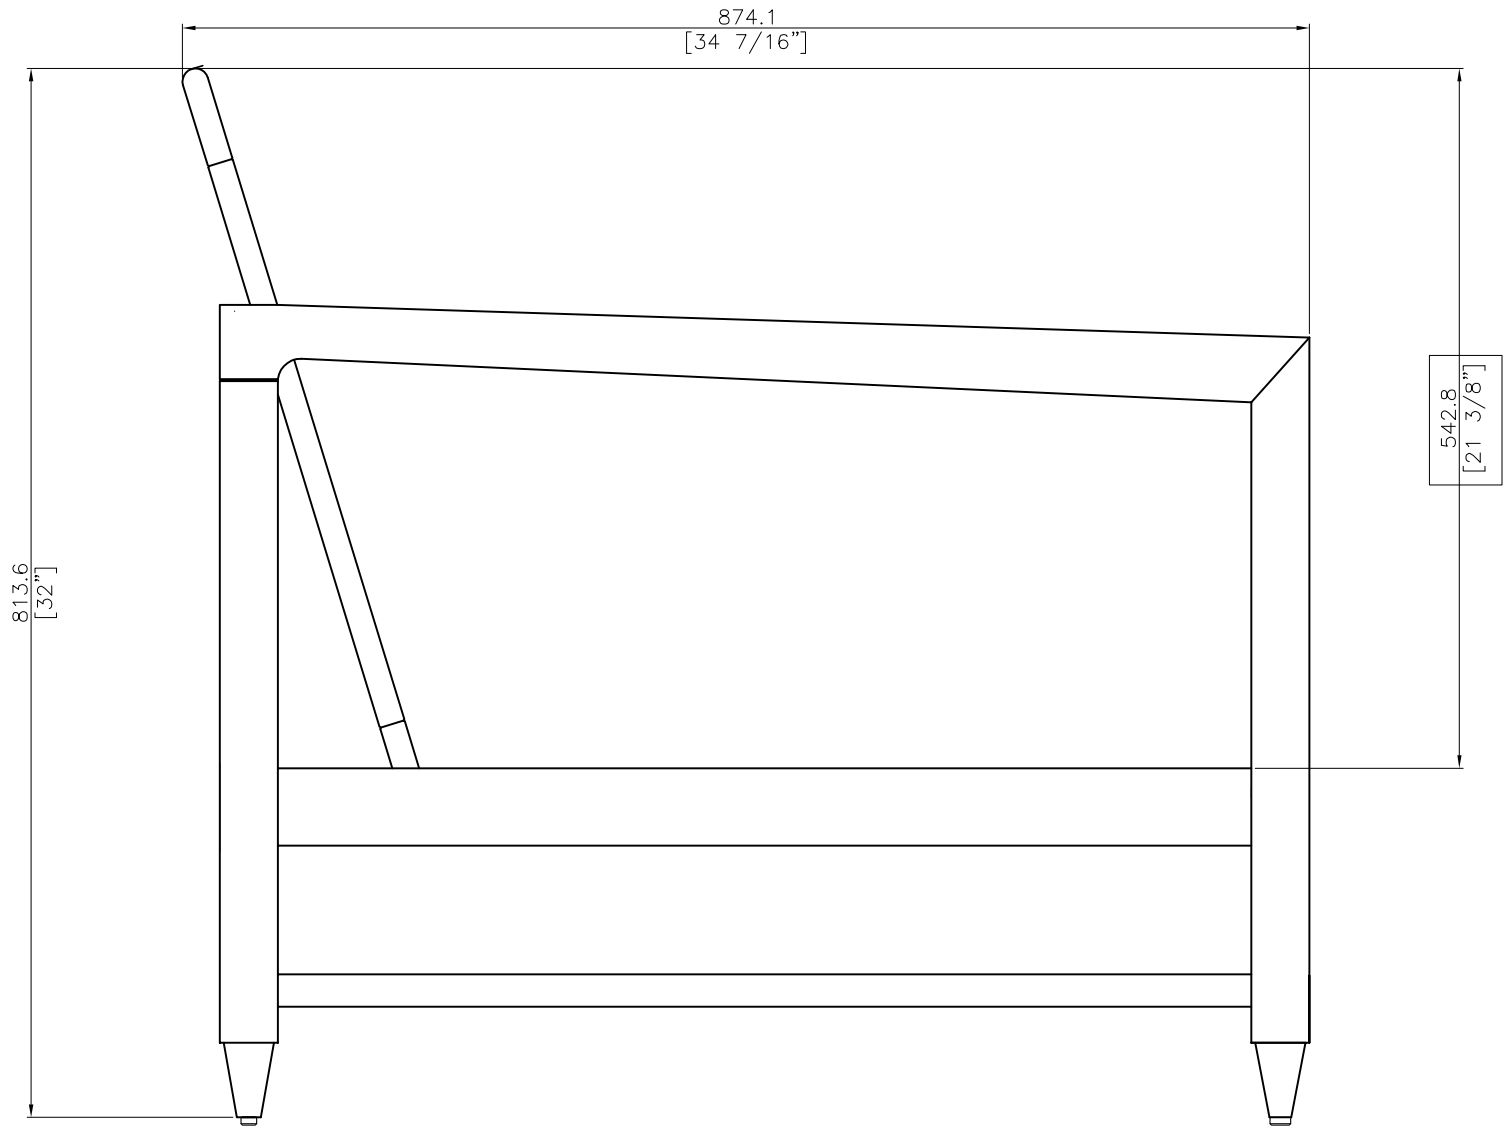

TITLE : FRONT

DIM EXT: 760x874.1x813.6 MM.

MATERIAL: TEAK

DRAWN BY : AEKCHAI

FINISH DATE : 9-04-08	AEK
BEGIN DATE : 13/01/06	BSI

SCALE :  
no scale

P. 5

SIDE

ES

**OASIQ**

DWG.NO: FAEDG0003T-1

TITLE : SIDE

DIM EXT: 760x874.1x813.6 MM.

MATERIAL: TEAK

DRAWN BY : AEKCHAI

FINISH DATE : 9-04-08  
 BEGIN DATE : 13/01/06

AEK  
 BSI  
 SCALE :  
 no scale

P. 6

TOP

ET

**OASIQ**

DWG.NO: FAEDG0003T-1

TITLE : TOP

DIM EXT: 760x874.1x813.6 MM.