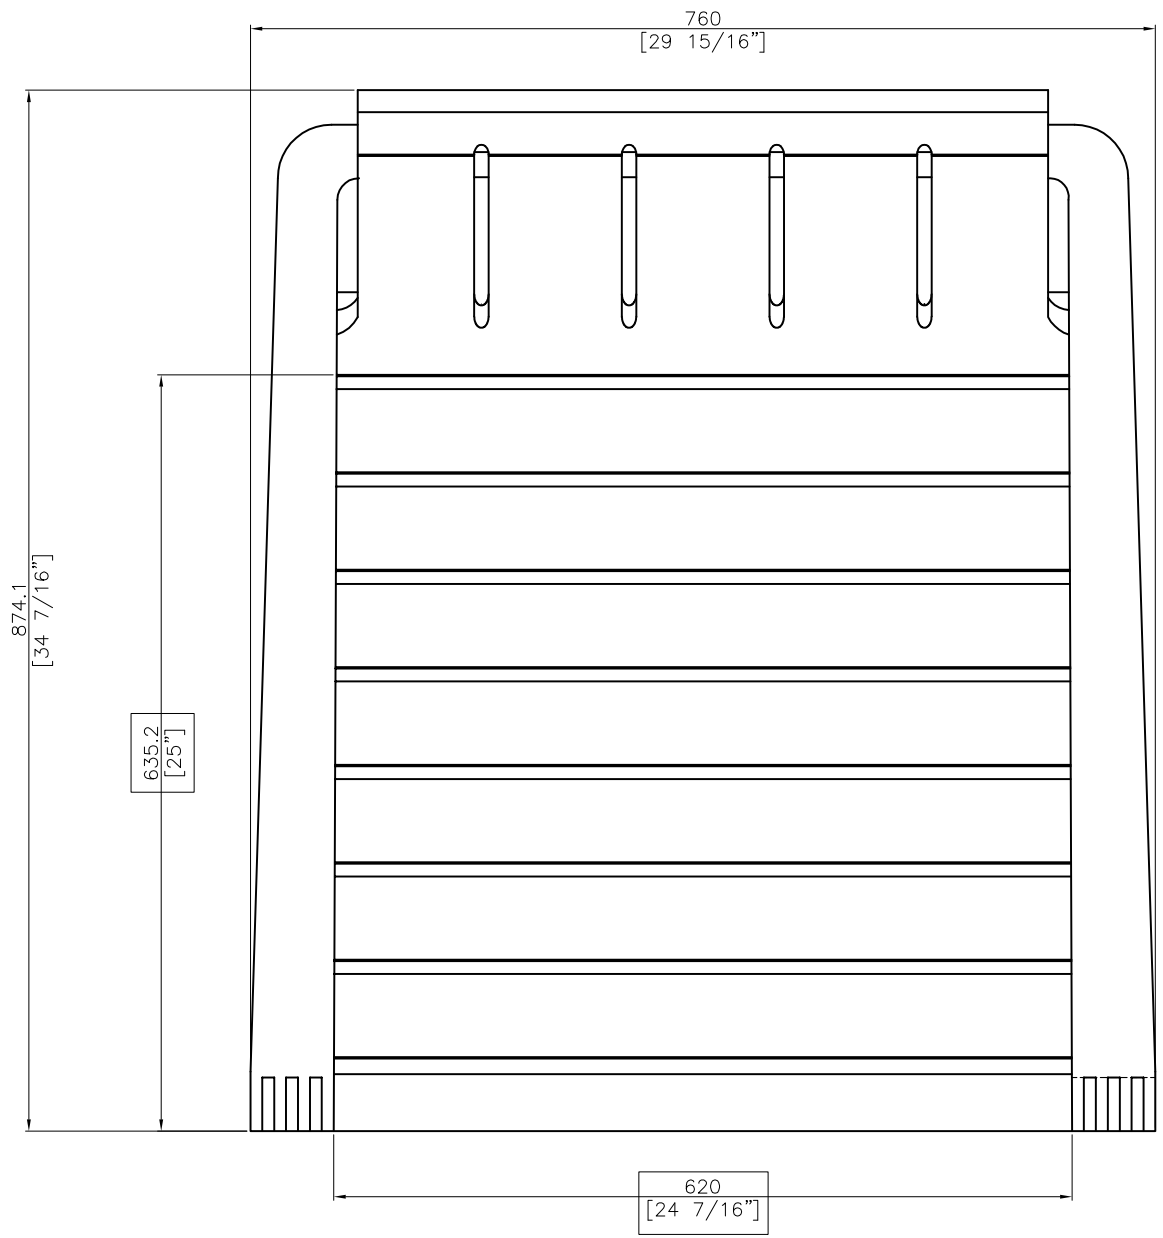

TITLE : FRONT

DIM EXT: 760x874.1x813.6 MM.

MATERIAL: TEAK

DRAWN BY : AEKCHAI

FINISH DATE : 9-04-08	AEK
BEGIN DATE : 13/01/06	BSI

SCALE :  
no scale

P. 5

SIDE

ES

**OASIQ**

DWG.NO: FAEDG0003T-1

TITLE : SIDE

DIM EXT: 760x874.1x813.6 MM.

MATERIAL: TEAK

DRAWN BY : AEKCHAI

FINISH DATE : 9-04-08  
 BEGIN DATE : 13/01/06

AEK  
 BSI  
 SCALE :  
 no scale

P. 6

TOP

ET

**OASIQ**

DWG.NO: FAEDG0003T-1

TITLE : TOP

DIM EXT: 760x874.1x813.6 MM.