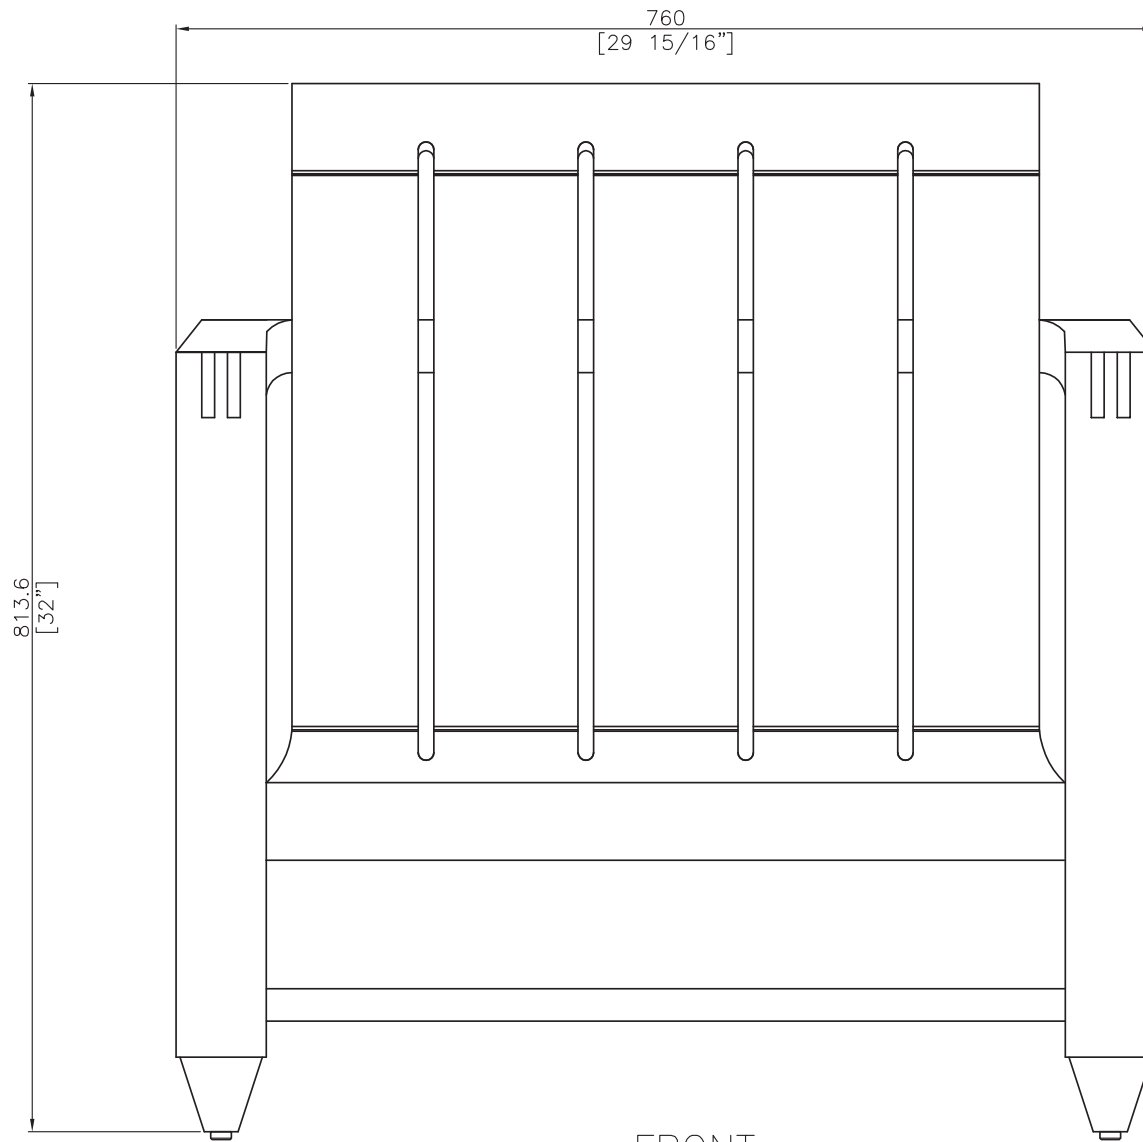

EF

OASIQ

DWG.NO: FAEDG0003T-1

TITLE : FRONT

DIM EXT: 760x874.1x813.6 MM.

MATERIAL: TEAK

DRAWN BY : AEKCHAI

FINISH DATE : 9-04-08	AEK
BEGIN DATE : 13/01/06	BSI

SCALE :
no scale

P. 5