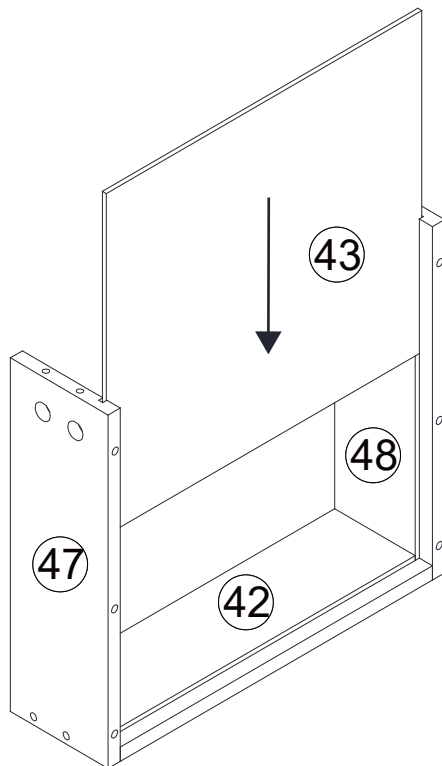

Weight Limitation

2 PERSONS

What 's included

Code	Description	Qty
A	Cam Bolt M6X35MM	78
B	Cam Lock 15X10MM	78
C	Wooden Dowel M6X30MM	52
D	Screw M4X35MM	25
E	Screw M3X12MM	24
F	Slide Sets	2
G	Metal Support	12
H	Small Hinge	6
I	Bolt M4X20MM	3
J	Handle	3
K	Screw M4X14MM	50
L	Stoppable Wheel	2
M	Wheel	2
N	Bolt M6X12MM	16
O	Allen Key	1
P	Metal Plate	2
Q	Screw M3X16MM	20
R	Anchor M6X30MM	2
S	Plastic Cover	2
T	Big Hinge	2
U	Pad	7
V	Plastic Corner Support	20

STEP 12

STEP 13

A	x2	B	x2
			

STEP 14

C	x6	B	x6
			

STEP 15

STEP 16

C	x6	B	x6
			

STEP 17

STEP 18

C	x1	B	x3
			

STEP 19

STEP 20

C	x1	B	x3
			

STEP 21

C	x6	B	x8
			

STEP 22

A	x4	D	x4
			

STEP 23

F(DR)	x1	F(DL)	x1	E	x6

B	x4

STEP 24

I	x3	K	x16	H	x6
					
U	x6	T	x2	J	x3
					

X3