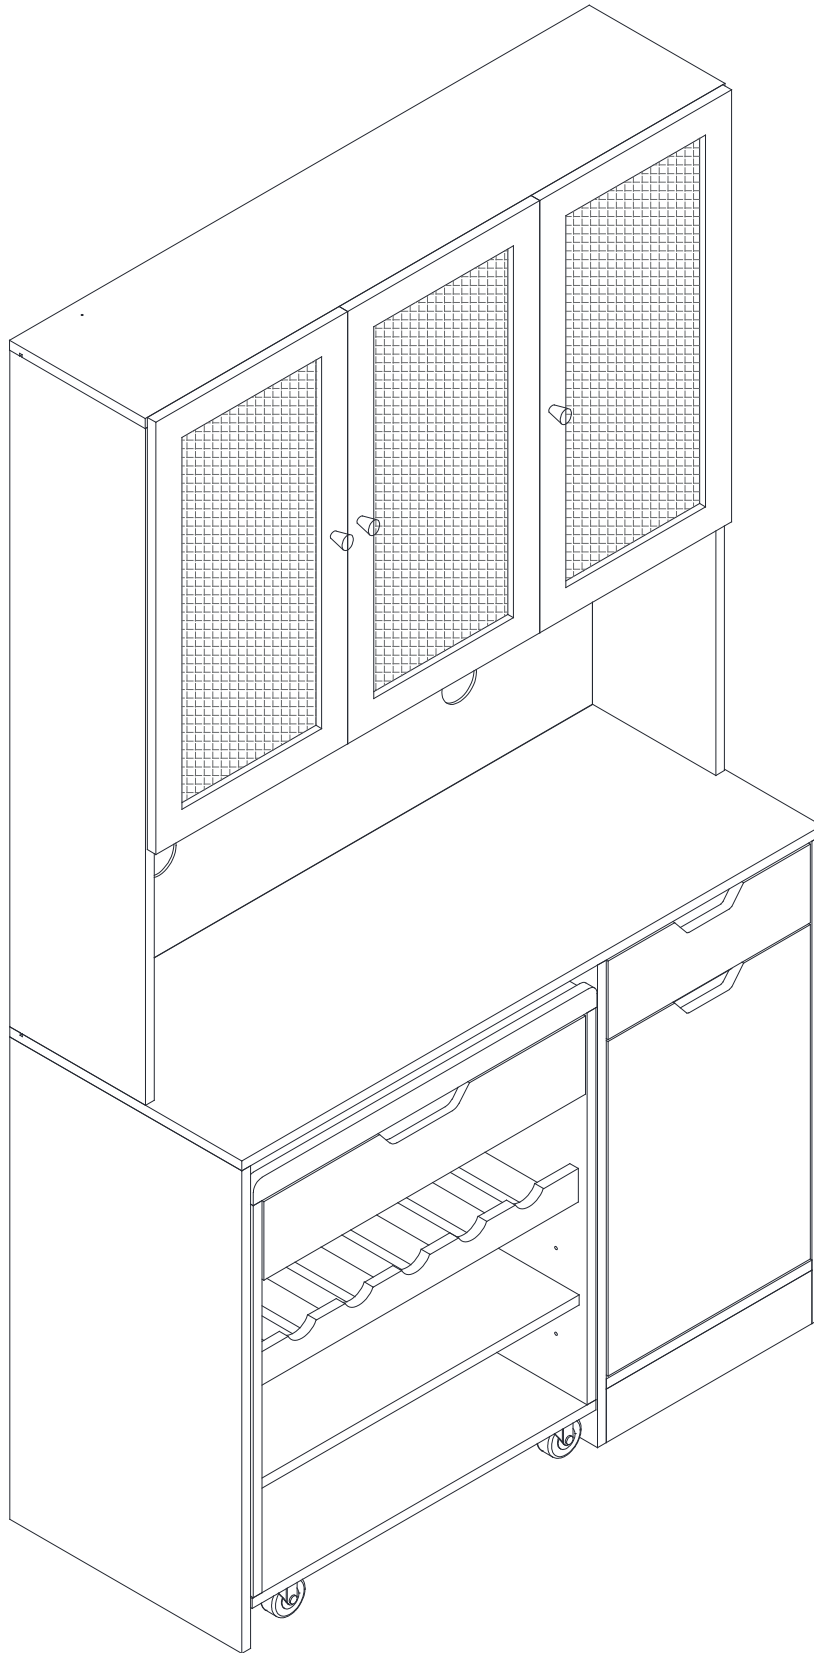

Installation Instruction

Product Name

Storage Cabinet

Ver.1.0 20240918

Assembling

What you need

- Use the packaging carton as a working surface to prevent product damage during assembly
- Phillips head screwdriver

Weight Limitation

2 PERSONS

What 's included

Code	Description	Qty
A	Cam Bolt M6X35MM	78
B	Cam Lock 15X10MM	78
C	Wooden Dowel M6X30MM	52
D	Screw M4X35MM	25
E	Screw M3X12MM	24
F	Slide Sets	2
G	Metal Support	12
H	Small Hinge	6
I	Bolt M4X20MM	3
J	Handle	3
K	Screw M4X14MM	50
L	Stoppable Wheel	2
M	Wheel	2
N	Bolt M6X12MM	16
O	Allen Key	1
P	Metal Plate	2
Q	Screw M3X16MM	20
R	Anchor M6X30MM	2
S	Plastic Cover	2
T	Big Hinge	2
U	Pad	7
V	Plastic Corner Support	20

2 PERSONS

Included Accessories

Code	Description	Qty
1	Cabinet Top	1
2	Upper Left Shelf	1
3	Upper Right Shelf	1
4	Upper Bottom Panel	1
5	Upper Left Side Panel	1
6	Upper Middle Division Panel	1
7	Upper Right Side Panel	1
8	Upper Left and Middle Back Panel	2
9	Upper Vertical Back Stretcher	1
10	Upper Right Back Panel	1
11	Upper Horizontal Back Stretcher	1
12	Middle Horizontal Back Panel	1
13	Lower Top Panel	1
14	Lower Right Front Stretcher	1
15	Lower Right Shelf	1
16	Lower Right Bottom Panel	1
17	Lower Left Side Panel	1
18	Lower Middle Division Panel	1
19	Lower Right Side Panel	1
20	Lower Left Top Back Stretcher	1
21	Lower Left Back Panel	1
22	Lower Left Bottom Back Stretcher	1
23	Lower Right Top Back Stretcher	1
24	Lower Right Back Panel	1
25	Lower Right Bottom Stretcher	2
26	Kitchen Cart Top Panel	1
27	Kitchen Cart Front Stretcher	1
28	Kitchen Cart Support Panel With Groove	1