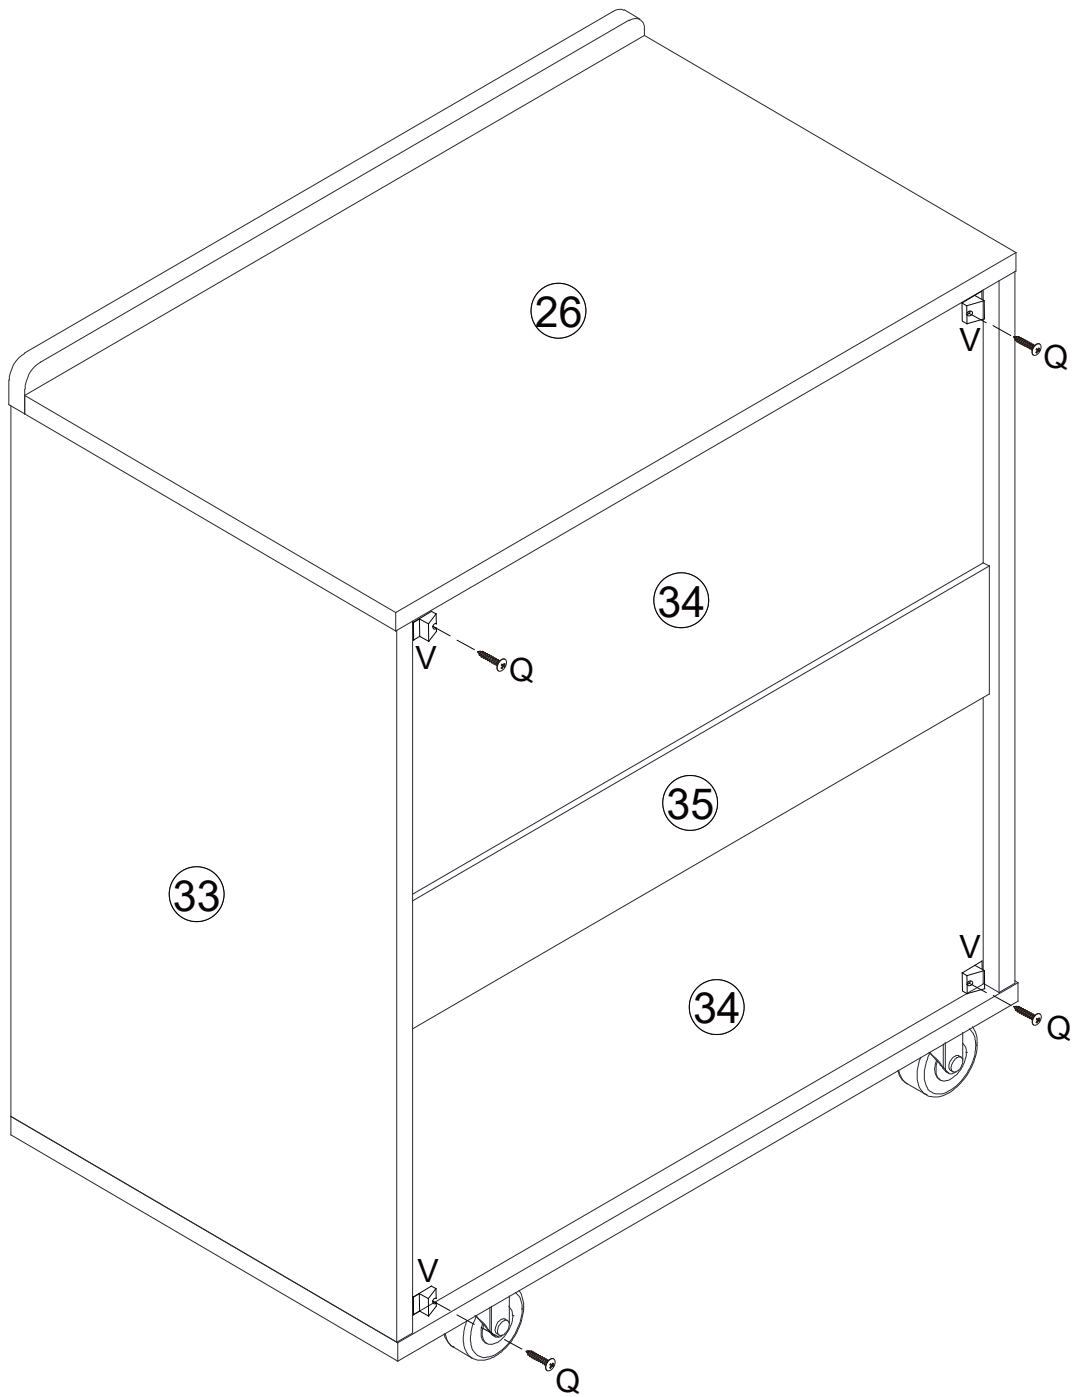

Weight Limitation

2 PERSONS

What 's included

Code	Description	Qty
A	Cam Bolt M6X35MM	78
B	Cam Lock 15X10MM	78
C	Wooden Dowel M6X30MM	52
D	Screw M4X35MM	25
E	Screw M3X12MM	24
F	Slide Sets	2
G	Metal Support	12
H	Small Hinge	6
I	Bolt M4X20MM	3
J	Handle	3
K	Screw M4X14MM	50
L	Stoppable Wheel	2
M	Wheel	2
N	Bolt M6X12MM	16
O	Allen Key	1
P	Metal Plate	2
Q	Screw M3X16MM	20
R	Anchor M6X30MM	2
S	Plastic Cover	2
T	Big Hinge	2
U	Pad	7
V	Plastic Corner Support	20

C	x 1	B	x 3
			

STEP 34

STEP 35

C	x4	D	x4
			

STEP 36

STEP 37

STEP 38

C	x6	B	x7
			

STEP 39

STEP 40

F(DR)	x1	F(DL)	x1	E	x6
				B	x5

STEP 41

STEP 42

V	x4
	

Q	x4
	

STEP 43