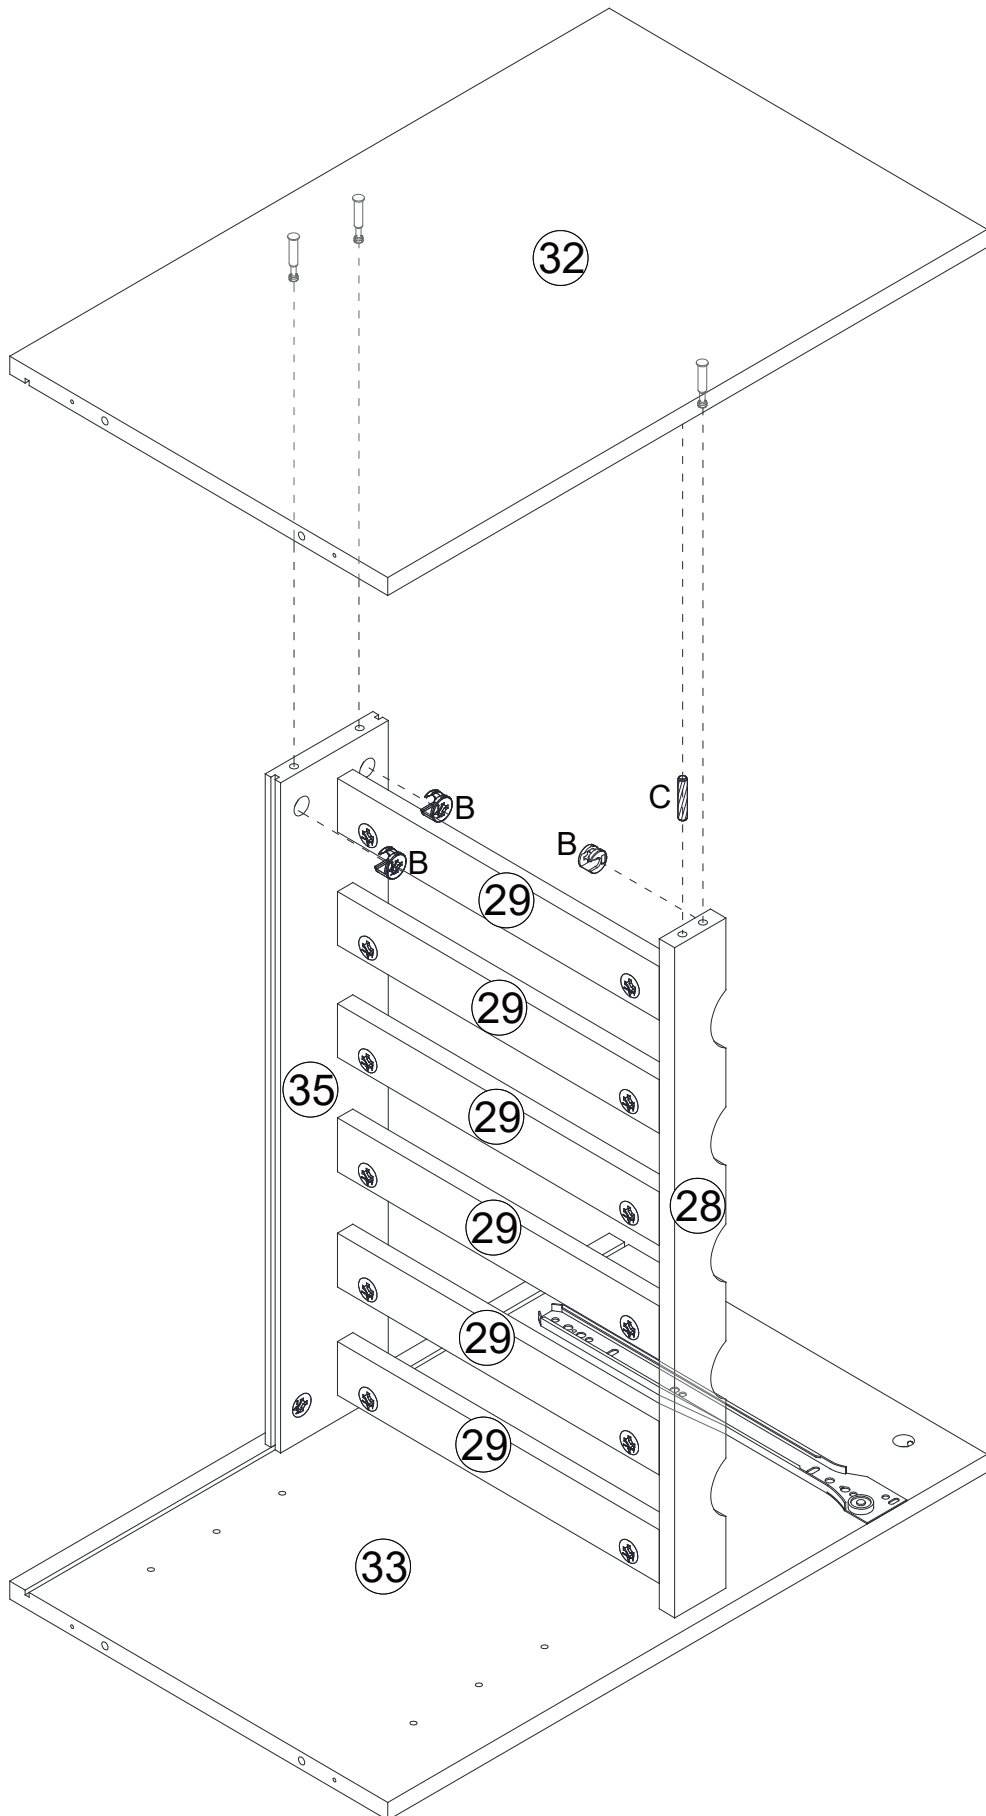

Weight Limitation

2 PERSONS

What 's included

Code	Description	Qty
A	Cam Bolt M6X35MM	78
B	Cam Lock 15X10MM	78
C	Wooden Dowel M6X30MM	52
D	Screw M4X35MM	25
E	Screw M3X12MM	24
F	Slide Sets	2
G	Metal Support	12
H	Small Hinge	6
I	Bolt M4X20MM	3
J	Handle	3
K	Screw M4X14MM	50
L	Stoppable Wheel	2
M	Wheel	2
N	Bolt M6X12MM	16
O	Allen Key	1
P	Metal Plate	2
Q	Screw M3X16MM	20
R	Anchor M6X30MM	2
S	Plastic Cover	2
T	Big Hinge	2
U	Pad	7
V	Plastic Corner Support	20

STEP 29

STEP 30

C	x6	B	x6
			

STEP 31

C	x6	B	x6
			

STEP 32

C	x 1	B	x 3
			

STEP 33

C	x 1	B	x 3
			

STEP 34

STEP 35

C	x4	D	x4
			

STEP 36

STEP 37

STEP 38

C	x6	B	x7
			