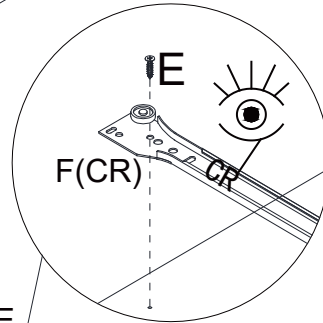

Weight Limitation

2 PERSONS

What 's included

Code	Description	Qty
A	Cam Bolt M6X35MM	78
B	Cam Lock 15X10MM	78
C	Wooden Dowel M6X30MM	52
D	Screw M4X35MM	25
E	Screw M3X12MM	24
F	Slide Sets	2
G	Metal Support	12
H	Small Hinge	6
I	Bolt M4X20MM	3
J	Handle	3
K	Screw M4X14MM	50
L	Stoppable Wheel	2
M	Wheel	2
N	Bolt M6X12MM	16
O	Allen Key	1
P	Metal Plate	2
Q	Screw M3X16MM	20
R	Anchor M6X30MM	2
S	Plastic Cover	2
T	Big Hinge	2
U	Pad	7
V	Plastic Corner Support	20

NOTED:

STEP 1

C	x1	B	x2	A	x4
					

STEP 2

STEP 3

STEP 4

C	x1	B	x4
			

STEP 5

C	x1	B	x4
			

STEP 6

STEP 7

STEP 8

STEP 9

STEP 10

STEP 11

C	x2	D	x4
			

STEP 12

STEP 13

A	x2	B	x2
			

STEP 14

C	x6	B	x6
			

STEP 15

STEP 16

C	x6	B	x6
			