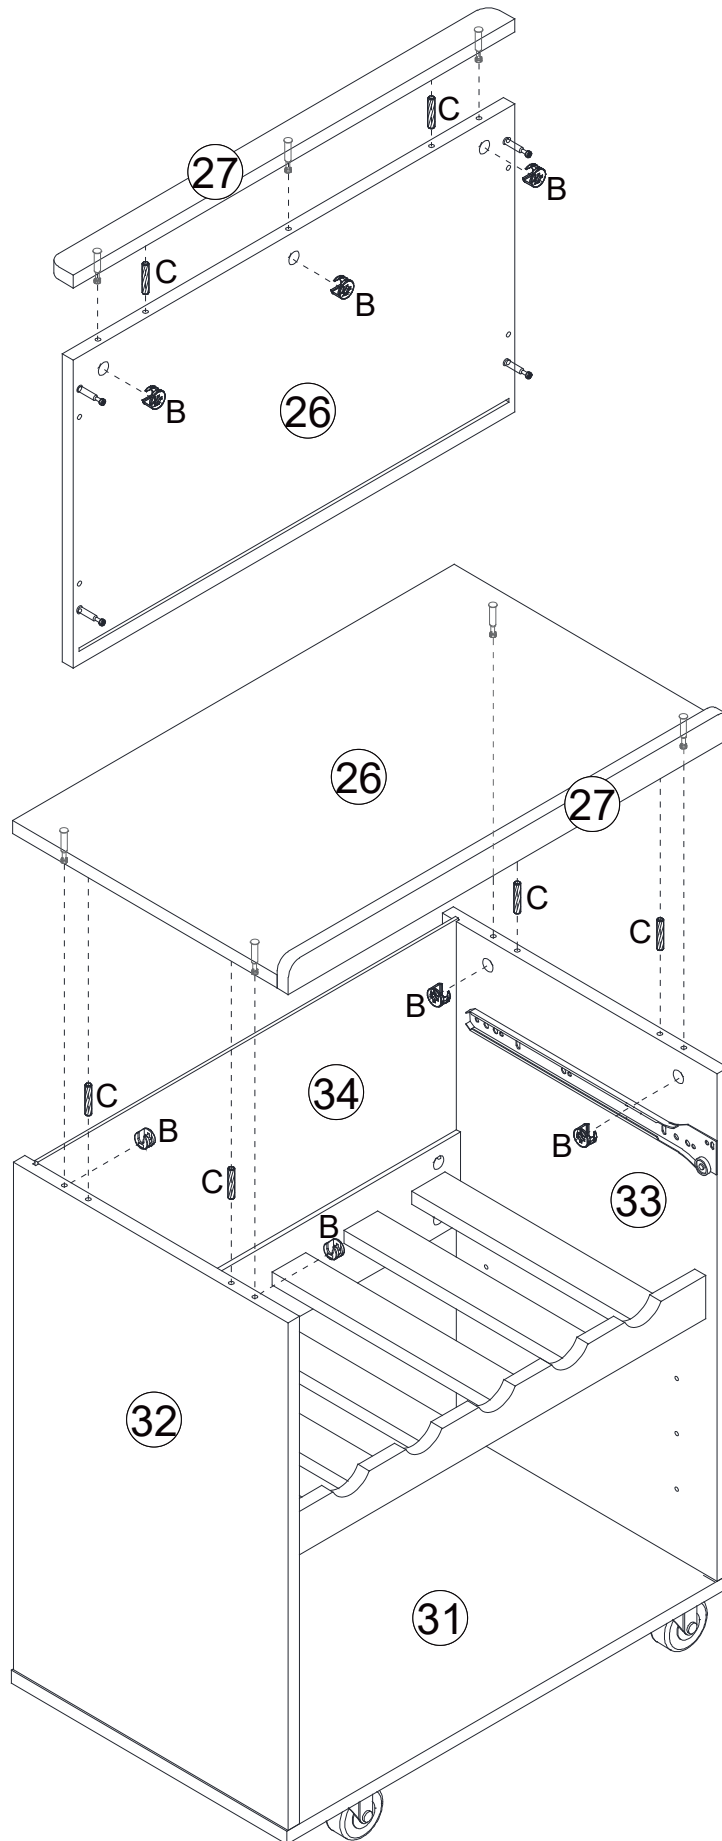

Weight Limitation

2 PERSONS

What 's included

Code	Description	Qty
A	Cam Bolt M6X35MM	78
B	Cam Lock 15X10MM	78
C	Wooden Dowel M6X30MM	52
D	Screw M4X35MM	25
E	Screw M3X12MM	24
F	Slide Sets	2
G	Metal Support	12
H	Small Hinge	6
I	Bolt M4X20MM	3
J	Handle	3
K	Screw M4X14MM	50
L	Stoppable Wheel	2
M	Wheel	2
N	Bolt M6X12MM	16
O	Allen Key	1
P	Metal Plate	2
Q	Screw M3X16MM	20
R	Anchor M6X30MM	2
S	Plastic Cover	2
T	Big Hinge	2
U	Pad	7
V	Plastic Corner Support	20

STEP 29

STEP 30

C	x6	B	x6
			

STEP 31

C	x6	B	x6
			

STEP 32

C	x 1	B	x 3
			

STEP 33

C	x 1	B	x 3
			

STEP 34

STEP 35

C	x4	D	x4
			

STEP 36

STEP 37

STEP 38

C	x6	B	x7
			

STEP 39

STEP 40

F(DR)	x1	F(DL)	x1	E	x6
				B	x5

STEP 41

STEP 42

V	x4
	

Q	x4
	

STEP 43