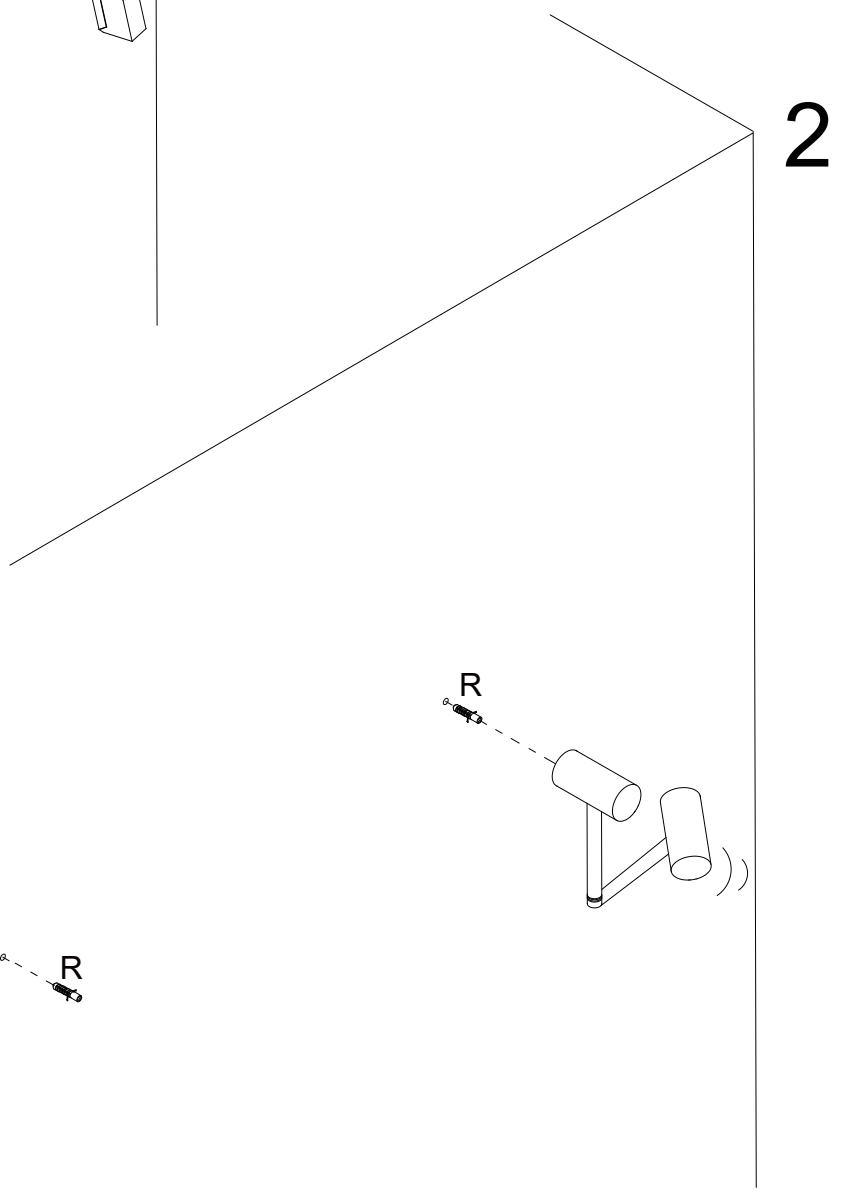

STEP 44

R	x2

R

R