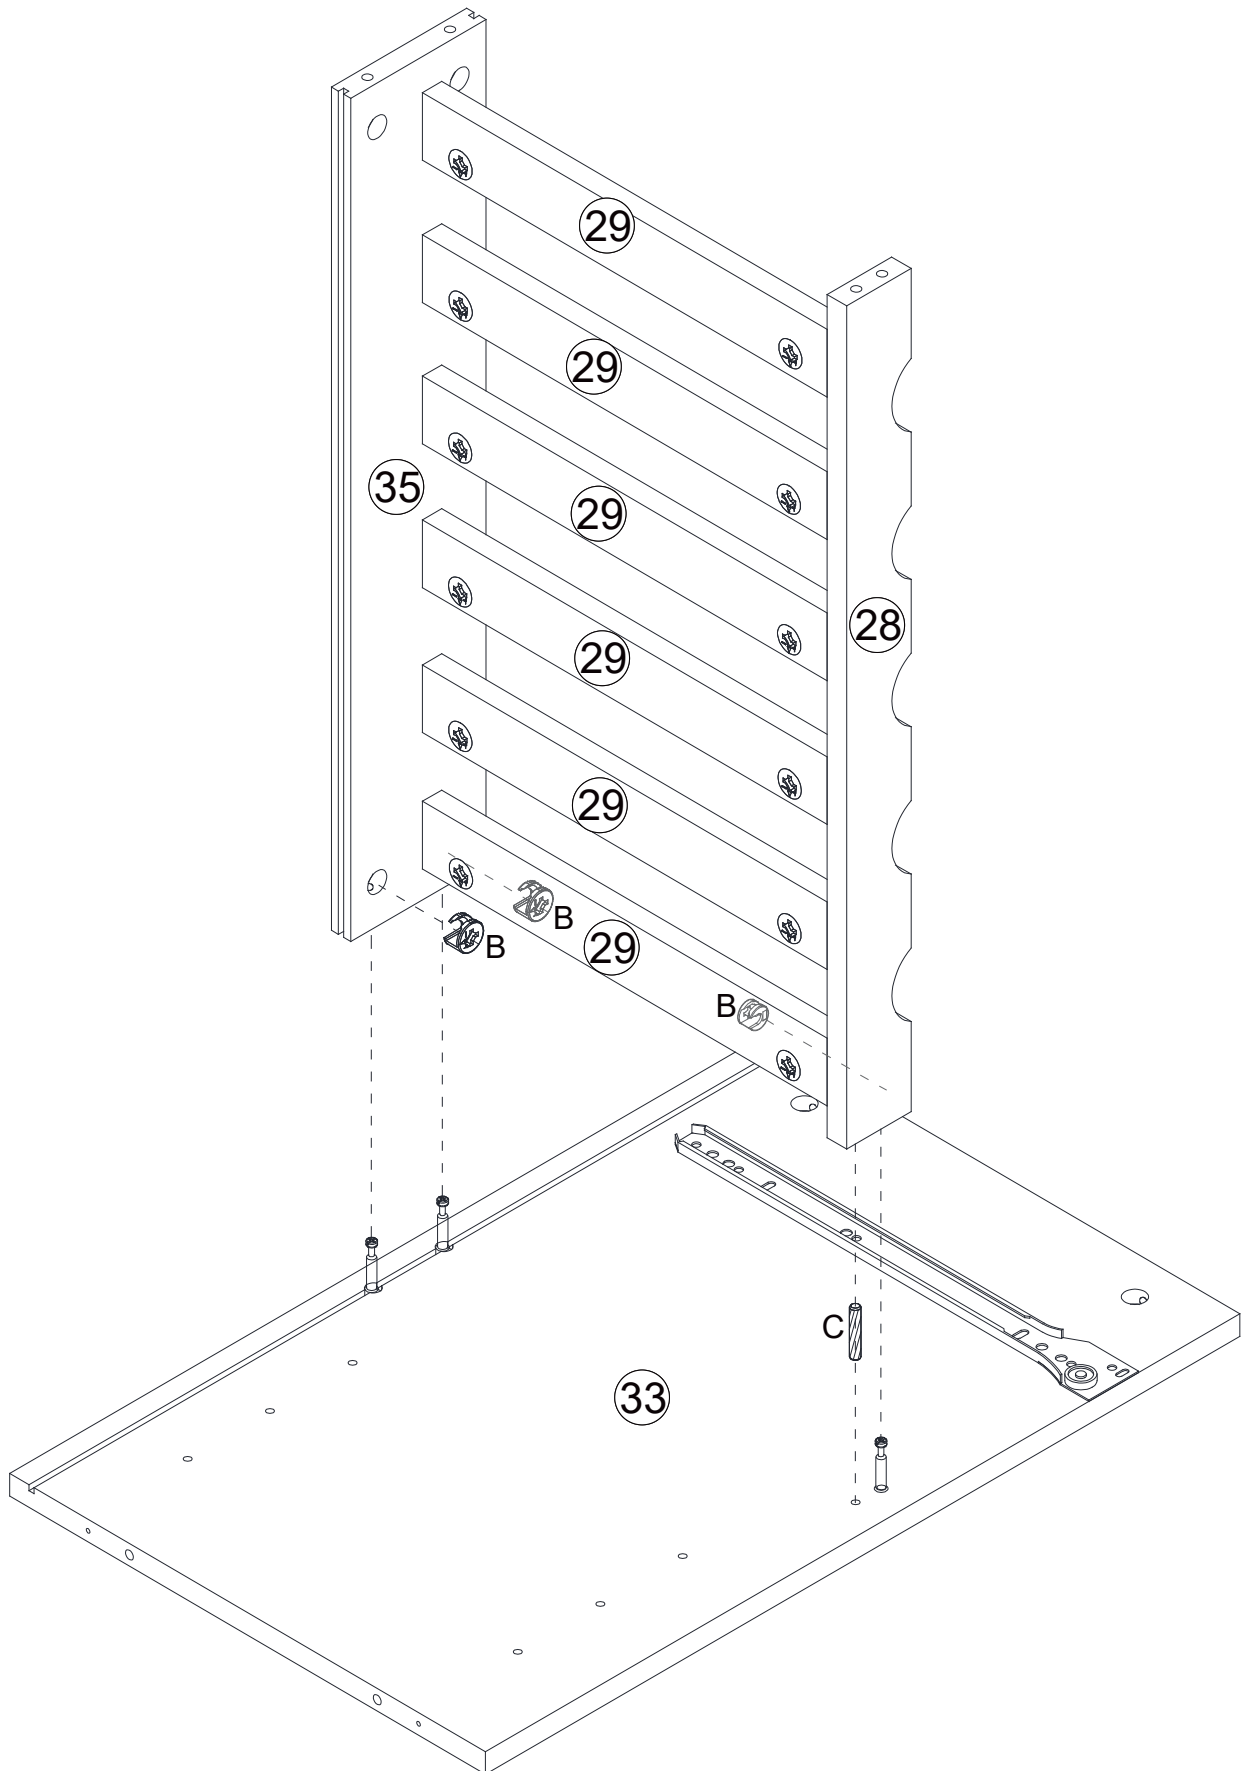

Weight Limitation

2 PERSONS

What 's included

Code	Description	Qty
A	Cam Bolt M6X35MM	78
B	Cam Lock 15X10MM	78
C	Wooden Dowel M6X30MM	52
D	Screw M4X35MM	25
E	Screw M3X12MM	24
F	Slide Sets	2
G	Metal Support	12
H	Small Hinge	6
I	Bolt M4X20MM	3
J	Handle	3
K	Screw M4X14MM	50
L	Stoppable Wheel	2
M	Wheel	2
N	Bolt M6X12MM	16
O	Allen Key	1
P	Metal Plate	2
Q	Screw M3X16MM	20
R	Anchor M6X30MM	2
S	Plastic Cover	2
T	Big Hinge	2
U	Pad	7
V	Plastic Corner Support	20

STEP 29

STEP 30

C	x6	B	x6
			

STEP 31

C	x6	B	x6
			

STEP 32

C	x 1	B	x 3
			

STEP 33

C	x 1	B	x 3
			

STEP 34

STEP 35

C	x4	D	x4
			

STEP 36

STEP 37

STEP 38

C	x6	B	x7
			