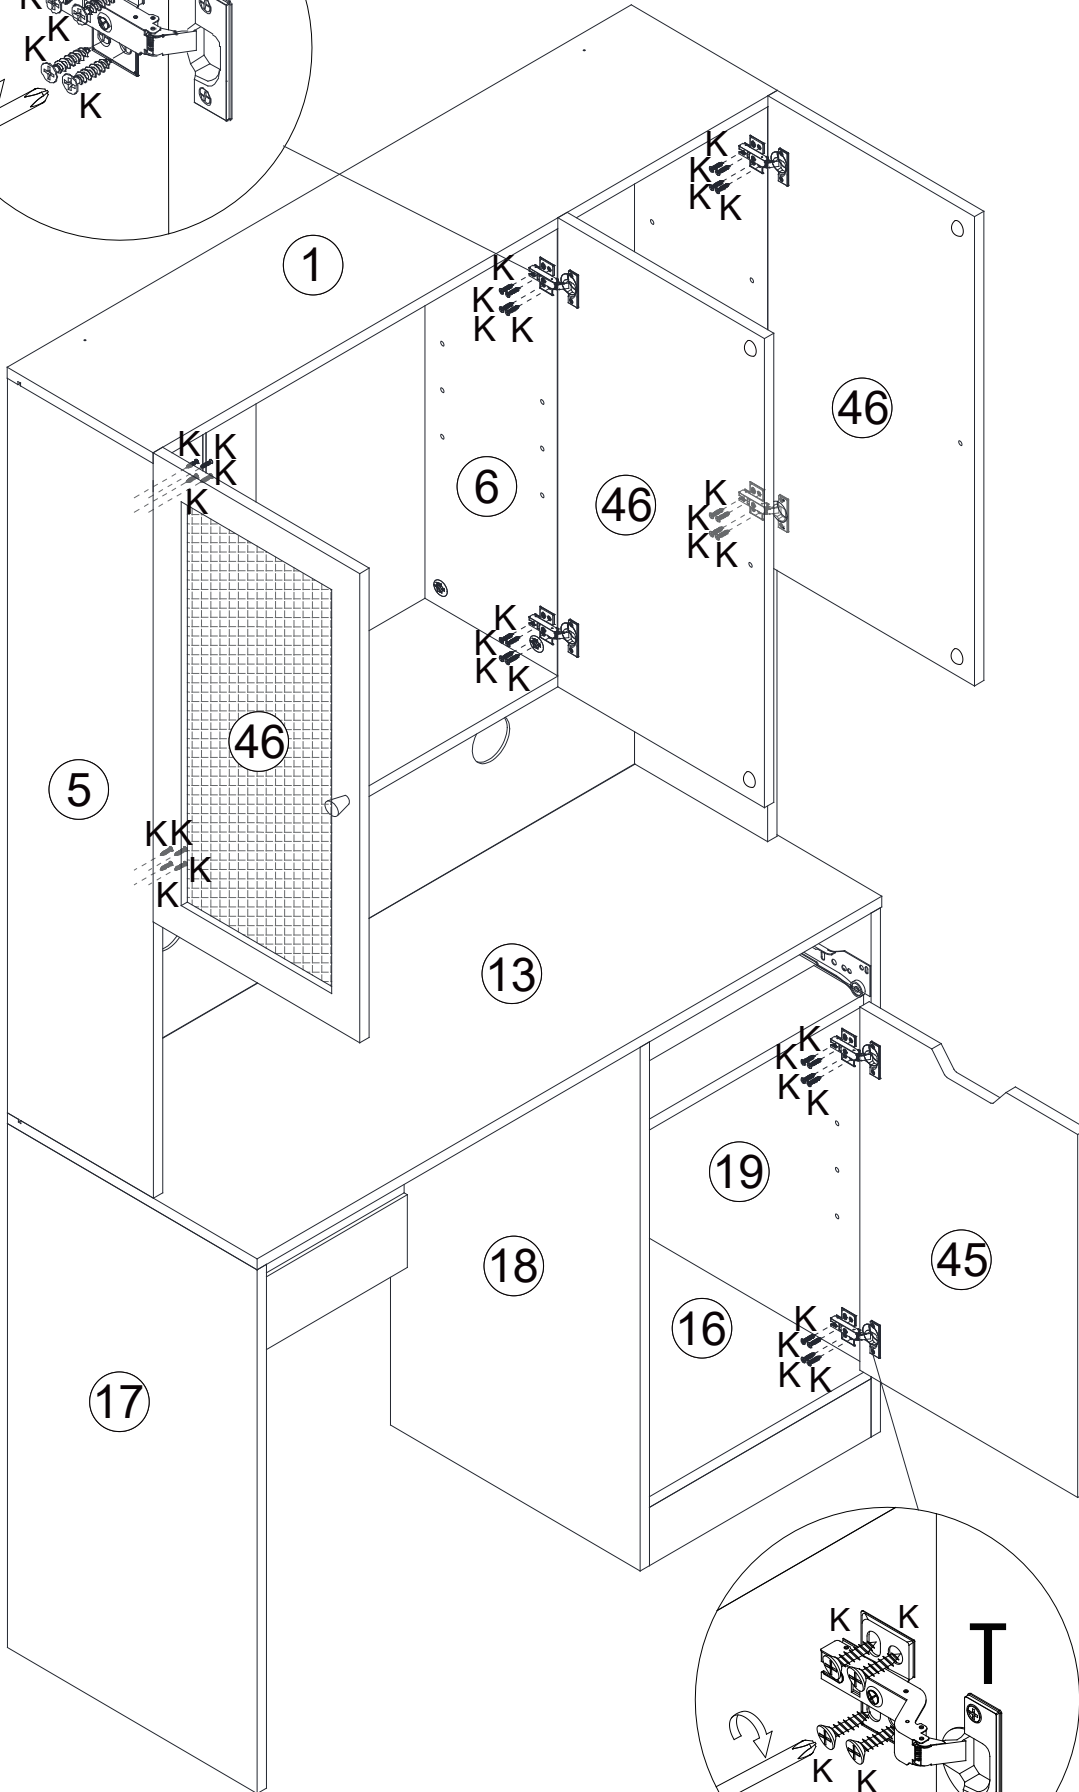

STEP 25

K	x32