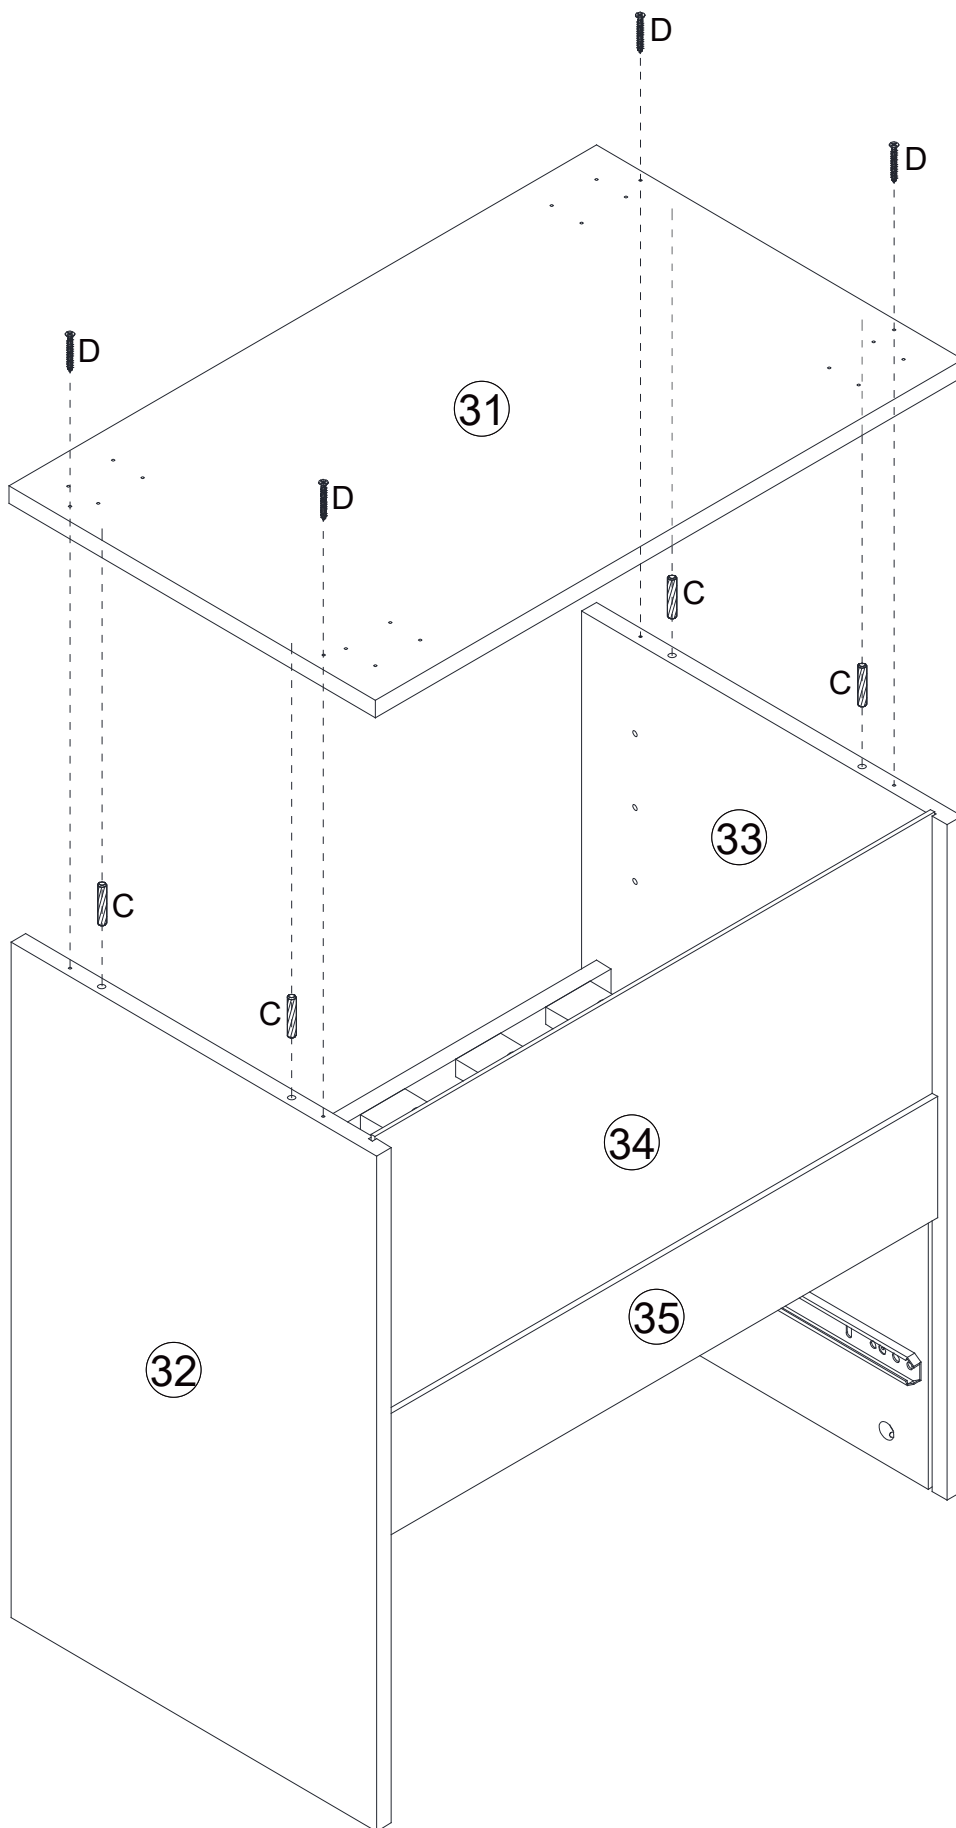

Weight Limitation

2 PERSONS

What 's included

Code	Description	Qty
A	Cam Bolt M6X35MM	78
B	Cam Lock 15X10MM	78
C	Wooden Dowel M6X30MM	52
D	Screw M4X35MM	25
E	Screw M3X12MM	24
F	Slide Sets	2
G	Metal Support	12
H	Small Hinge	6
I	Bolt M4X20MM	3
J	Handle	3
K	Screw M4X14MM	50
L	Stoppable Wheel	2
M	Wheel	2
N	Bolt M6X12MM	16
O	Allen Key	1
P	Metal Plate	2
Q	Screw M3X16MM	20
R	Anchor M6X30MM	2
S	Plastic Cover	2
T	Big Hinge	2
U	Pad	7
V	Plastic Corner Support	20

STEP 29

STEP 30

C	x6	B	x6
			

STEP 31

C	x6	B	x6
			

STEP 32

C	x 1	B	x 3
			

STEP 33

C	x 1	B	x 3
			

STEP 34

STEP 35

C	x4	D	x4
			

STEP 36

STEP 37

STEP 38

C	x6	B	x7
			