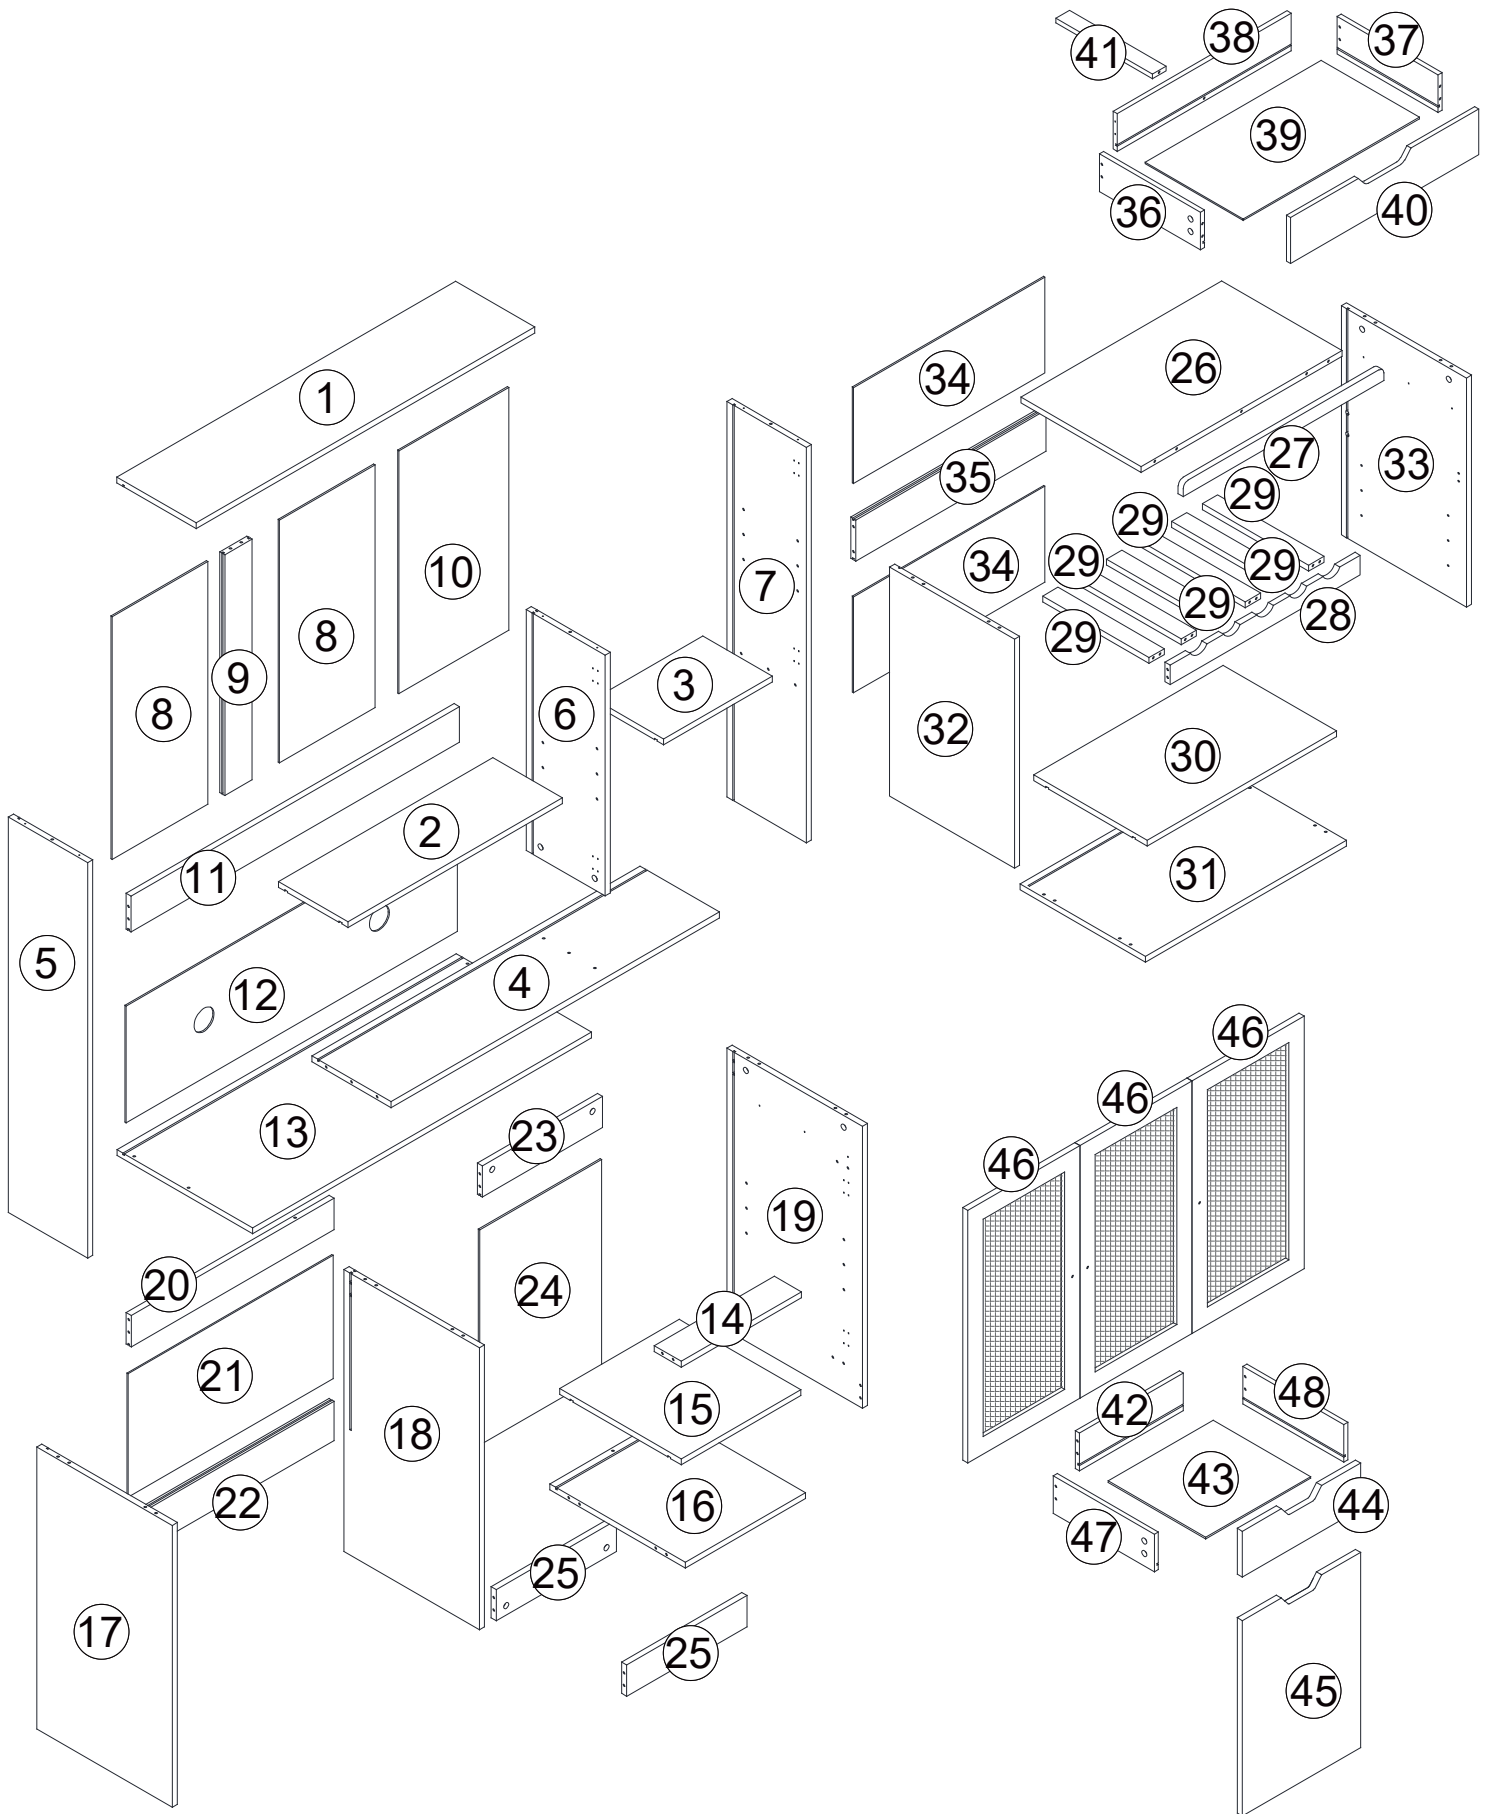

Included Accessories

Code	Description	Qty
29	Kitchen Cart Small Battens	5
30	Kitchen Cart Shelf	1
31	Kitchen Cart Bottom Panel	1
32	Kitchen Cart Left Side Panel	1
33	Kitchen Cart Right Side Panel	1
34	Kitchen Cart Back Panel	2
35	Kitchen Cart Back Stretcher	1
36	Kitchen Cart Drawer Left Side Panel	1
37	Kitchen Cart Drawer Right Side Panel	1
38	Kitchen Cart Drawer Back Panel	1
39	Kitchen Cart Drawer Bottom Panel	1
40	Kitchen Cart Drawer Front Panel	1
41	Kitchen Cart Drawer Bottom Support Panel	1
42	Lower Right Drawer Back Panel	1
43	Lower Right Drawer Bottom Panel	1
44	Lower Right Drawer Front Panel	1
45	Lower Right Door Panel	1
46	Upper Door	3
47	Lower Right Drawer Left Side Panel	1
48	Lower Right Drawer Right Side Panel	1

The Accessories