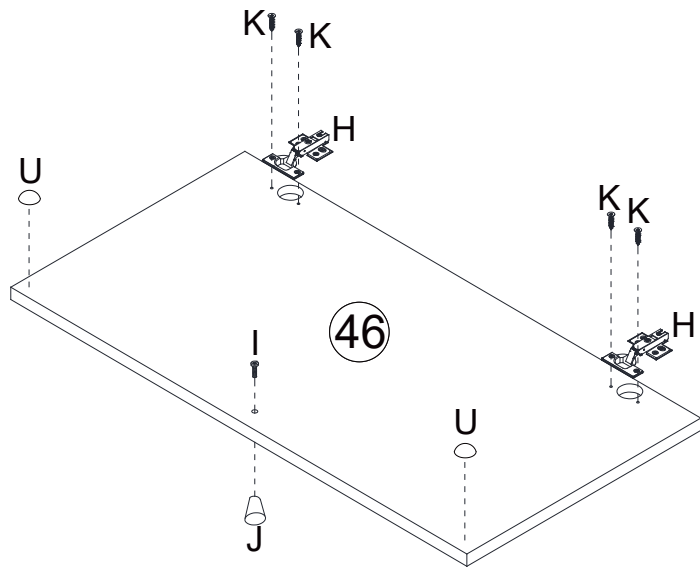

Weight Limitation

2 PERSONS

What 's included

Code	Description	Qty
A	Cam Bolt M6X35MM	78
B	Cam Lock 15X10MM	78
C	Wooden Dowel M6X30MM	52
D	Screw M4X35MM	25
E	Screw M3X12MM	24
F	Slide Sets	2
G	Metal Support	12
H	Small Hinge	6
I	Bolt M4X20MM	3
J	Handle	3
K	Screw M4X14MM	50
L	Stoppable Wheel	2
M	Wheel	2
N	Bolt M6X12MM	16
O	Allen Key	1
P	Metal Plate	2
Q	Screw M3X16MM	20
R	Anchor M6X30MM	2
S	Plastic Cover	2
T	Big Hinge	2
U	Pad	7
V	Plastic Corner Support	20

STEP 17

STEP 18

C	x1	B	x3
			

STEP 19

STEP 20

C	x1	B	x3
			

STEP 21

C	x6	B	x8
			

STEP 22

A	x4	D	x4
			

STEP 23

F(DR)	x1	F(DL)	x1	E	x6

B	x4

STEP 24

I	x3	K	x16	H	x6
					
U	x6	T	x2	J	x3
					

X3

STEP 25

K	x32
	

STEP 26

U	x1	G	x12
			

STEP 27

V	x16
	

Q	x16
	

STEP 28