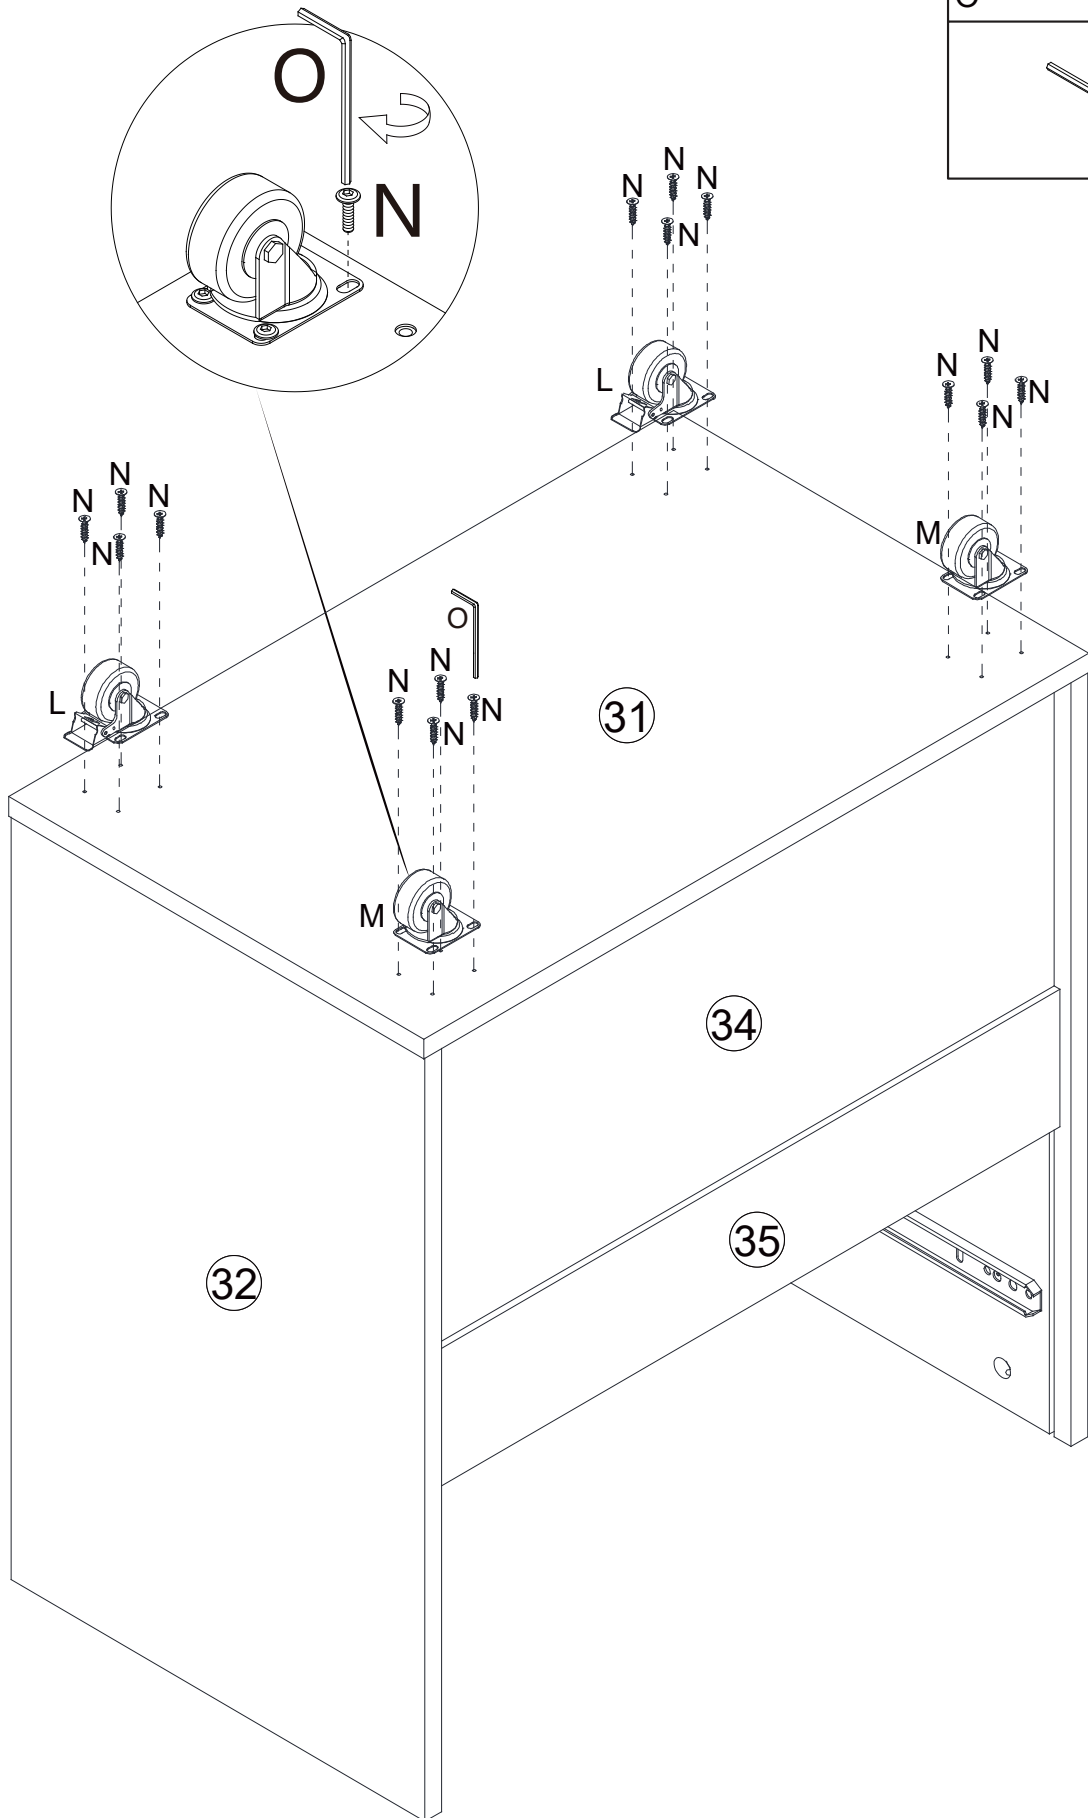

Weight Limitation

2 PERSONS

What 's included

Code	Description	Qty
A	Cam Bolt M6X35MM	78
B	Cam Lock 15X10MM	78
C	Wooden Dowel M6X30MM	52
D	Screw M4X35MM	25
E	Screw M3X12MM	24
F	Slide Sets	2
G	Metal Support	12
H	Small Hinge	6
I	Bolt M4X20MM	3
J	Handle	3
K	Screw M4X14MM	50
L	Stoppable Wheel	2
M	Wheel	2
N	Bolt M6X12MM	16
O	Allen Key	1
P	Metal Plate	2
Q	Screw M3X16MM	20
R	Anchor M6X30MM	2
S	Plastic Cover	2
T	Big Hinge	2
U	Pad	7
V	Plastic Corner Support	20

STEP 29

STEP 30

C	x6	B	x6
			

STEP 31

C	x6	B	x6
			

STEP 32

C	x 1	B	x 3
			

STEP 33

C	x 1	B	x 3
			

STEP 34

STEP 35

C	x4	D	x4
			

STEP 36

STEP 37

STEP 38

C	x6	B	x7
			