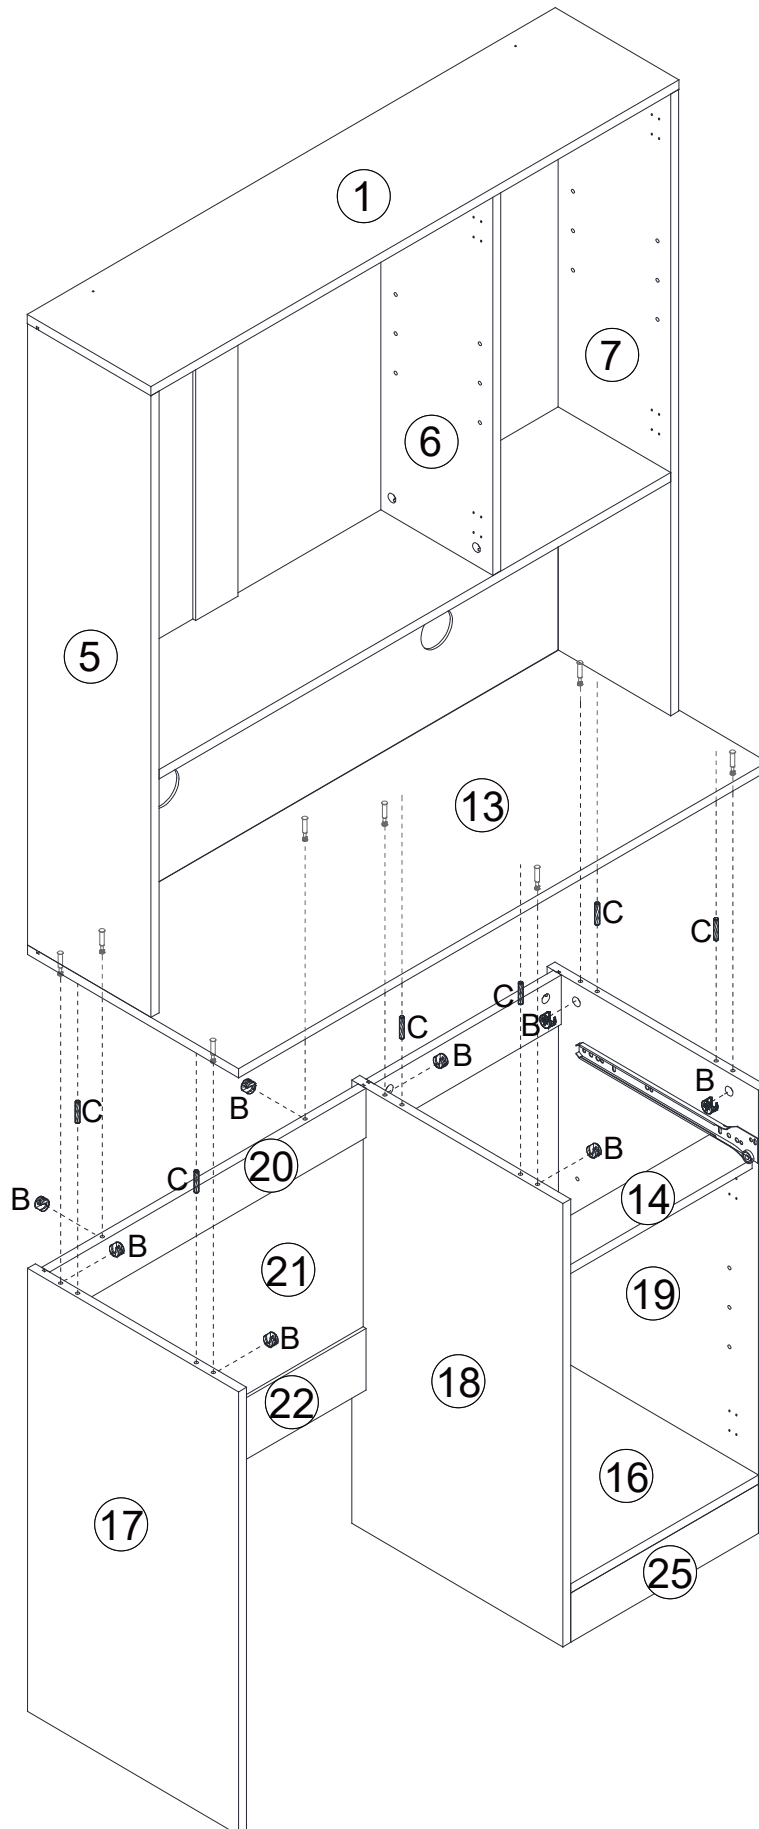

Weight Limitation

2 PERSONS

What 's included

Code	Description	Qty
A	Cam Bolt M6X35MM	78
B	Cam Lock 15X10MM	78
C	Wooden Dowel M6X30MM	52
D	Screw M4X35MM	25
E	Screw M3X12MM	24
F	Slide Sets	2
G	Metal Support	12
H	Small Hinge	6
I	Bolt M4X20MM	3
J	Handle	3
K	Screw M4X14MM	50
L	Stoppable Wheel	2
M	Wheel	2
N	Bolt M6X12MM	16
O	Allen Key	1
P	Metal Plate	2
Q	Screw M3X16MM	20
R	Anchor M6X30MM	2
S	Plastic Cover	2
T	Big Hinge	2
U	Pad	7
V	Plastic Corner Support	20

STEP 12

STEP 13

A	x2	B	x2
			

STEP 14

C	x6	B	x6
			

STEP 15

STEP 16

C	x6	B	x6
			

STEP 17

STEP 18

C	x1	B	x3
			

STEP 19

STEP 20

C	x1	B	x3
			

STEP 21

C	x6	B	x8
			

STEP 22

A	x4	D	x4
			

STEP 23

F(DR)	x1	F(DL)	x1	E	x6

B	x4

STEP 24

I	x3	K	x16	H	x6
					
U	x6	T	x2	J	x3
					

X3