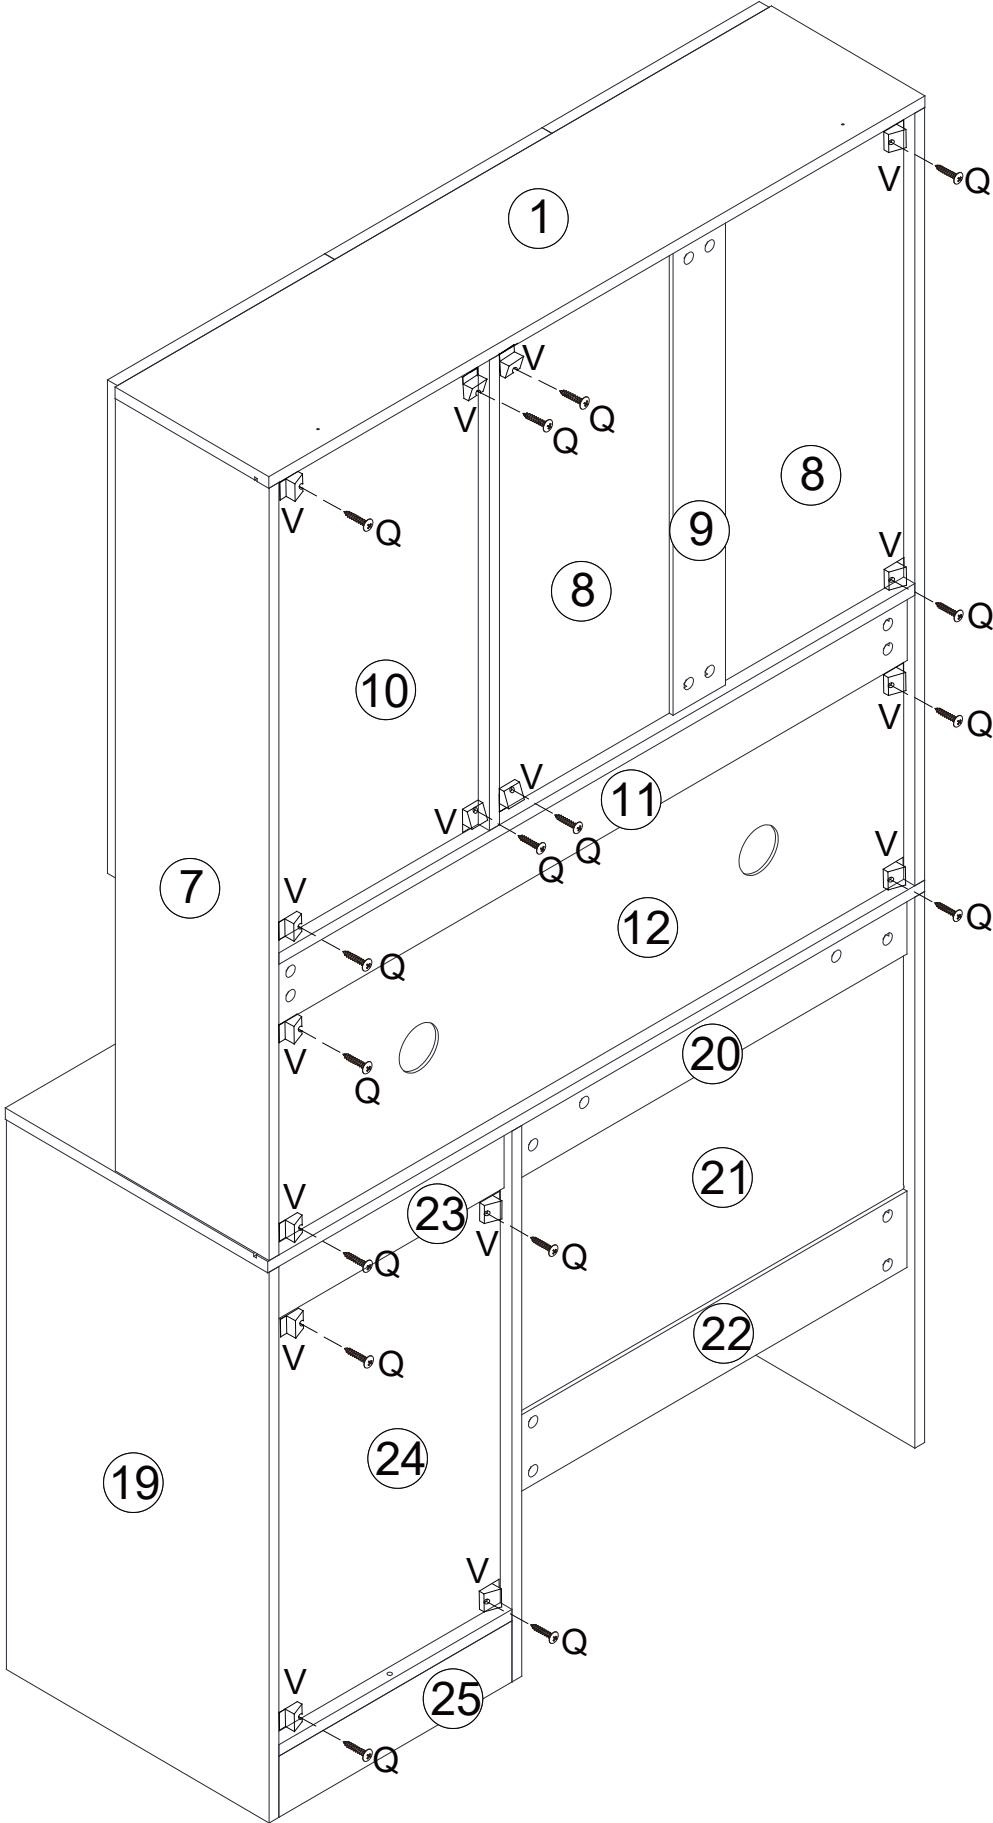

Weight Limitation

2 PERSONS

What 's included

Code	Description	Qty
A	Cam Bolt M6X35MM	78
B	Cam Lock 15X10MM	78
C	Wooden Dowel M6X30MM	52
D	Screw M4X35MM	25
E	Screw M3X12MM	24
F	Slide Sets	2
G	Metal Support	12
H	Small Hinge	6
I	Bolt M4X20MM	3
J	Handle	3
K	Screw M4X14MM	50
L	Stoppable Wheel	2
M	Wheel	2
N	Bolt M6X12MM	16
O	Allen Key	1
P	Metal Plate	2
Q	Screw M3X16MM	20
R	Anchor M6X30MM	2
S	Plastic Cover	2
T	Big Hinge	2
U	Pad	7
V	Plastic Corner Support	20

STEP 25

K	x32
	

STEP 26

U	x1	G	x12
			

STEP 27

V	x16
	

Q	x16
	

STEP 28