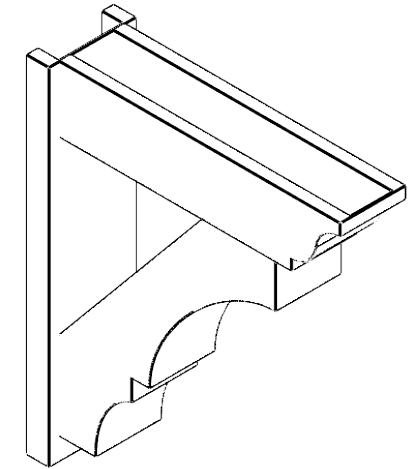

**ITEM NUMBER: OUTUROC060X080X28000X32000X060X020X060BOA04RCPR**

6"W TOP X 8"W BACK X 28"D X 32"H X 6"T TOP X 2"T BACK TIMBERTHANE ROUGH CEDAR BALBOA FAUX WOOD OPEN OUTLOOKER, TRADITIONAL TOP AND BLOCK BACK, 6"W CLOSED BRACE, PRIMED TAN

EKENA MILLWORK  
2300 WEST MAIN ST.  
CLARKSVILLE, TX 75426  
TOLL FREE: 866-607-0453  
WWW.EKENAMILLWORK.COM

**NOTES**

1. INSTALLATION TO BE COMPLETED IN ACCORDANCE WITH MANUFACTURER'S SPECIFICATIONS.
2. DRAWING MAY NOT BE TO SCALE
3. THIS DRAWING IS INTENDED FOR DESIGN AND PLANNING PURPOSES ONLY.
4. ALL INFORMATION CONTAINED HEREIN WAS CURRENT AT THE TIME OF DEVELOPMENT BUT MUST BE REVIEWED AND APPROVED BY THE PRODUCT MANUFACTURER TO BE CONSIDERED ACCURATE.
5. TIMBERTHANE ARCHITECTURAL PRODUCTS ARE MADE FROM HIGH DENSITY URETHANE AND COME FACTORY PRIMED