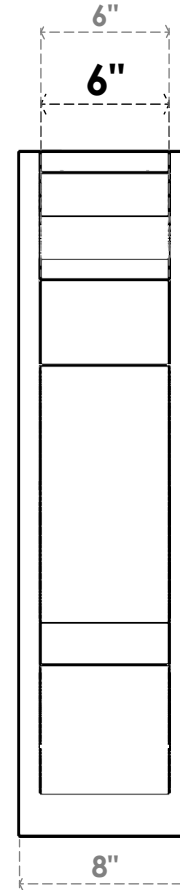

**ITEM NUMBER: OUTUROC060X080X28000X32000X060X020X060BOA04RCPR**

6"W TOP X 8"W BACK X 28"D X 32"H X 6"T TOP X 2"T BACK TIMBERTHANE ROUGH CEDAR BALBOA FAUX WOOD OPEN OUTLOOKER, TRADITIONAL TOP AND BLOCK BACK, 6"W CLOSED BRACE, PRIMED TAN

EKENA MILLWORK  
2300 WEST MAIN ST.  
CLARKSVILLE, TX 75426  
TOLL FREE: 866-607-0453  
WWW.EKENAMILLWORK.COM

**NOTES**

1. INSTALLATION TO BE COMPLETED IN ACCORDANCE WITH MANUFACTURER'S SPECIFICATIONS.
2. DRAWING MAY NOT BE TO SCALE
3. THIS DRAWING IS INTENDED FOR DESIGN AND PLANNING PURPOSES ONLY.
4. ALL INFORMATION CONTAINED HEREIN WAS CURRENT AT THE TIME OF DEVELOPMENT BUT MUST BE REVIEWED AND APPROVED BY THE PRODUCT MANUFACTURER TO BE CONSIDERED ACCURATE.
5. TIMBERTHANE ARCHITECTURAL PRODUCTS ARE MADE FROM HIGH DENSITY URETHANE AND COME FACTORY PRIMED