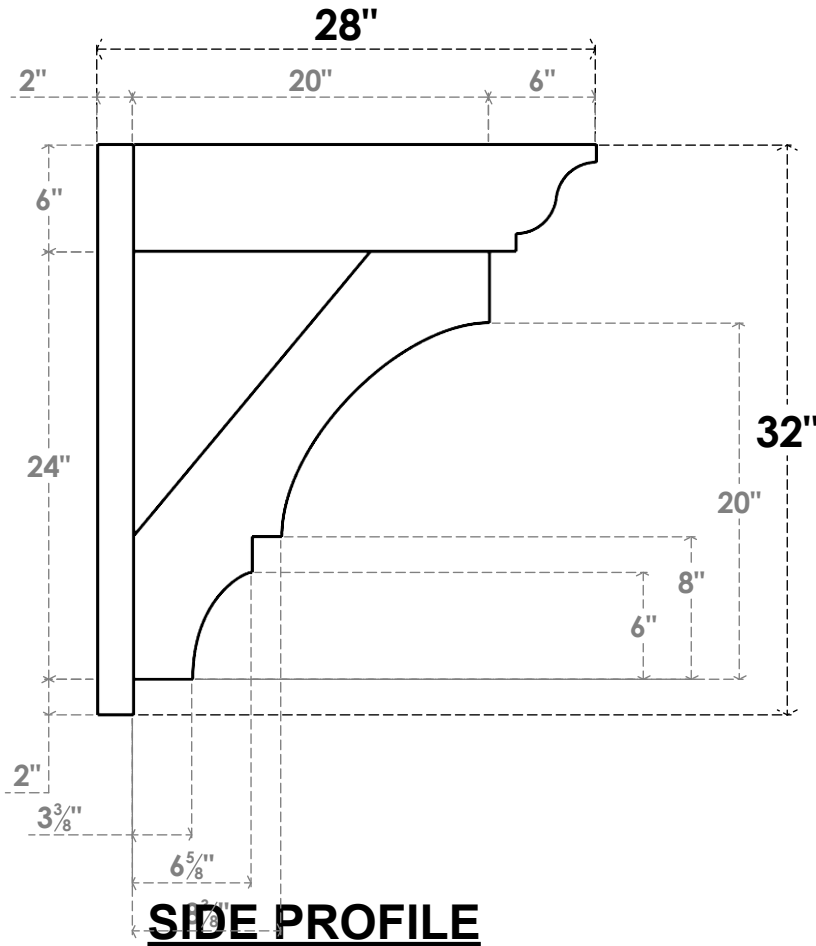

**ITEM NUMBER: OUTUROC060X080X28000X32000X060X020X060BOA04RCPR**

6"W TOP X 8"W BACK X 28"D X 32"H X 6"T TOP X 2"T BACK TIMBERTHANE ROUGH CEDAR BALBOA FAUX WOOD OPEN OUTLOOKER, TRADITIONAL TOP AND BLOCK BACK, 6"W CLOSED BRACE, PRIMED TAN