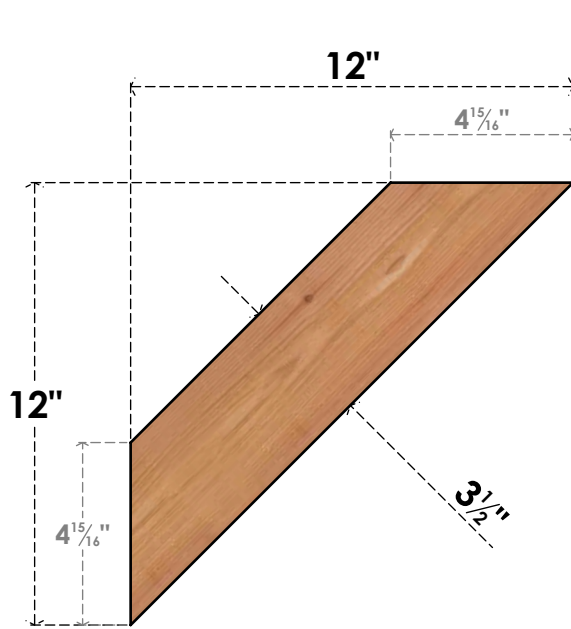

BRC04X12X12TRA00SWR

3 1/2"W X 12"D X 12"H TRADITIONAL SMOOTH BRACE, WESTERN RED CEDAR

SIDE

FRONT

EKENA MILLWORK
 2300 WEST MAIN ST.
 CLARKSVILLE, TX 75426
 TOLL FREE: 866-607-0453
 WWW.EKENAMILLWORK.COM

NOTES