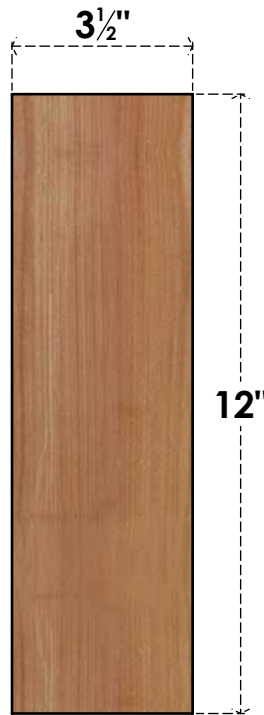

BRC04X12X12TRA00SWR

3 1/2"W X 12"D X 12"H TRADITIONAL SMOOTH BRACE, WESTERN RED CEDAR

SIDE

FRONT

EKENA MILLWORK
 2300 WEST MAIN ST.
 CLARKSVILLE, TX 75426
 TOLL FREE: 866-607-0453
 WWW.EKENAMILLWORK.COM

NOTES