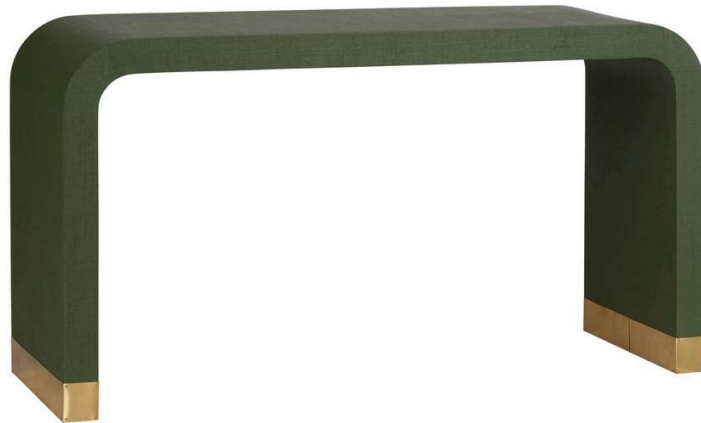

WILDWOOD CHELSEA HOUSE

370590 • Waterfall Console - Green

32h x 60w x 18d
Raffia
Green

This waterfall console table is wrapped in a rich green raffia, bringing depth, texture, and a touch of organic luxury to its sleek, continuous silhouette. Banded brass feet add a hint of glam and sophistication, offering a refined contrast to the natural finish. A bold yet balanced piece, perfect for making a statement in any entryway or living space. Designed by Jamie Merida.