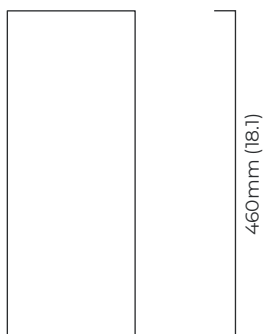

WALLWASH WALL

This elegantly proportioned silk wall light is exquisitely made by our team of artisan shademakers. The subtle yet warm light is emitted from the top and bottom of the shade.

FINISH

dove grey silk shade
CTO-07-115-0001

BULBS

240v - 3 x E14, 25w max (or 4.5w LED 2700k)
120v - 3 x E12, 25w max (or 4.5w LED 2700k)
(no bulbs supplied)

WEIGHT

1.5kg (3.3lbs)

CERTIFICATION

180mm (7.1)

150mm (5.9)

mounting plate dimensions