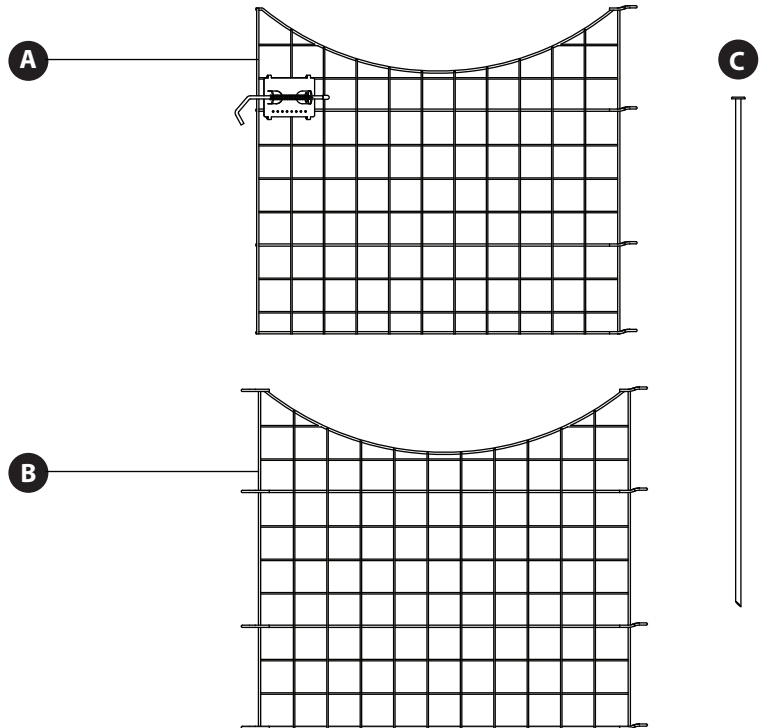

BOX CONTENTS

In the event of missing or defective parts please call our customer service department at 1-877-234-6196 (Mon-Fri 8:00 AM to 5:00 PM EST)

IMPORTANT: CHECK THE INSIDE OF THE LARGER PIECES IN YOUR BOX FOR OTHER MATERIALS PACKED INSIDE.

- A. Gate Panel (1) - 24" H x 28½" W
- B. Fence Panel (4) - 25" H x 29½" W
- C. Metal Stake (6) - ½" Diameter x 38" L

Assembled Gate