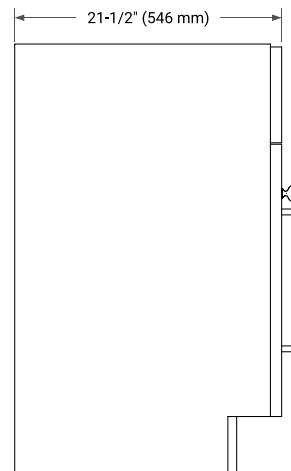

42" LEFT OFFSET CABINET

BASE CABINET DIMENSIONS

42" W x 21.5" D x 34.5" H

FEATURES

- Solid wood frame & plywood panels
- Dovetail drawers and joints
- Soft closing doors & drawers

HARDWARE FINISHES*

Brushed Nickel   Satin Brass   Matte Black   Polished Chrome

Hardware comes preinstalled with the illustrated option. Other finishes are available on our online store if you prefer a different one.

AVAILABLE COLORS

White   Grey   Midnight Blue   Black

FRONT VIEW

SIDE VIEW

PLAN VIEW