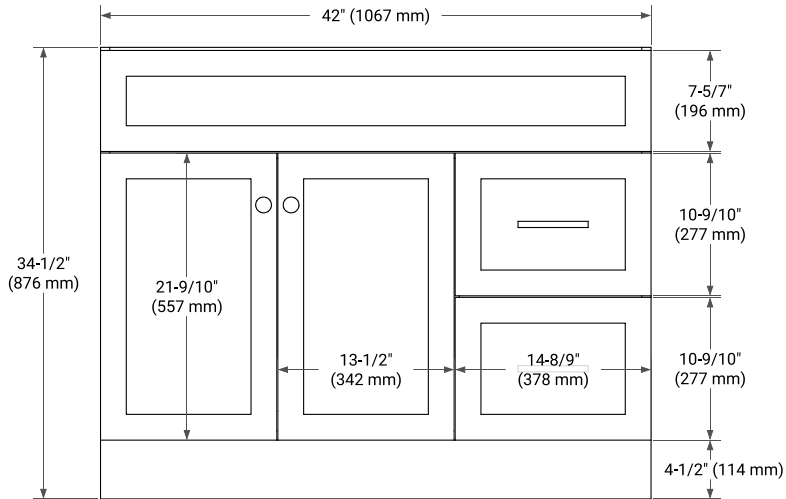

42" LEFT OFFSET CABINET

BASE CABINET DIMENSIONS

42" W x 21.5" D x 34.5" H

FEATURES

- Solid wood frame & plywood panels
- Dovetail drawers and joints
- Soft closing doors & drawers

HARDWARE FINISHES*

Brushed Nickel   Satin Brass   Matte Black   Polished Chrome

Hardware comes preinstalled with the illustrated option. Other finishes are available on our online store if you prefer a different one.

AVAILABLE COLORS

White   Grey   Midnight Blue   Black

FRONT VIEW

SIDE VIEW

PLAN VIEW