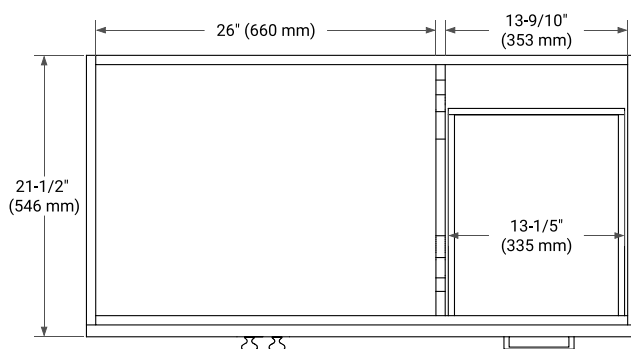

42" LEFT OFFSET CABINET

BASE CABINET DIMENSIONS

42" W x 21.5" D x 34.5" H

FEATURES

- Solid wood frame & plywood panels
- Dovetail drawers and joints
- Soft closing doors & drawers

HARDWARE FINISHES*

Brushed Nickel   Satin Brass   Matte Black   Polished Chrome

Hardware comes preinstalled with the illustrated option. Other finishes are available on our online store if you prefer a different one.

AVAILABLE COLORS

White   Grey   Midnight Blue   Black

FRONT VIEW

SIDE VIEW

PLAN VIEW