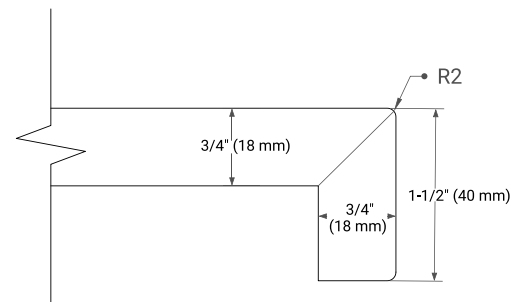

EDGE SIDE VIEW