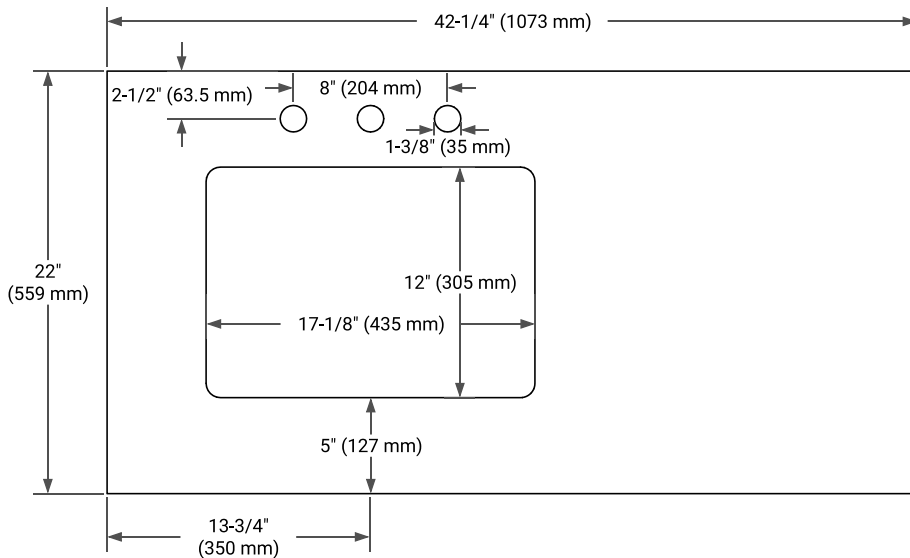

42" LEFT RECTANGLE SINK COUNTERTOP WITH 1.5 IN. THICKNESS

OVERALL DIMENSIONS

42.25" W x 22" D x 1.5" H

COUNTERTOP OPTIONS

FEATURES

- Solid countertop with mitered edges & seams
- Undermount white rectangular sink
- Pre-drilled for 8" widespread faucet

INCLUDED

- Countertop
- Matching Backsplash
- Rectangle Sink

COUNTERTOP PLAN VIEW