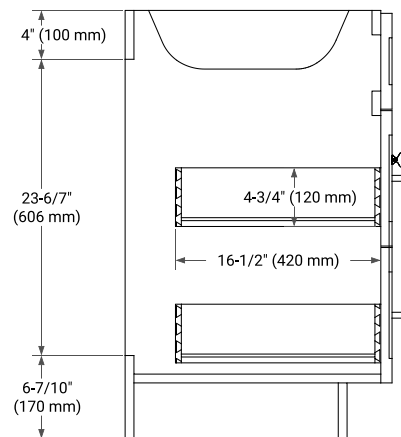

## BASE CABINET DIMENSIONS

42" W x 21.5" D x 34.5" H

## SIDE VIEW

# 42" LEFT RECTANGLE SINK COUNTERTOP WITH 1.5 IN. THICKNESS

## OVERALL DIMENSIONS

42.25" W x 22" D x 1.5" H