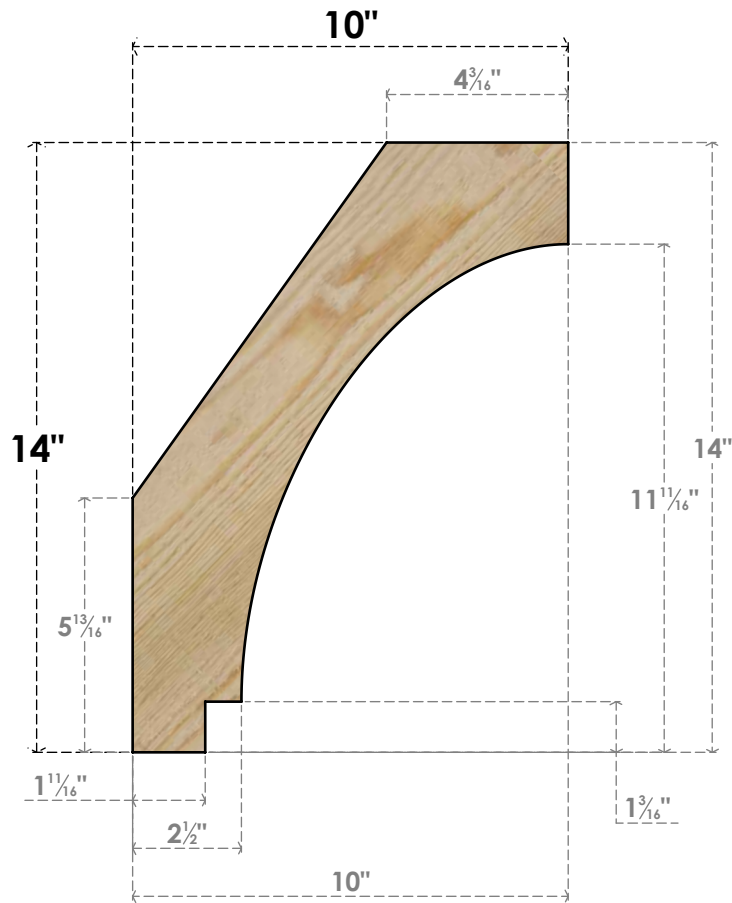

BRC06X10X14IMP00RDF

6"W X 10"D X 14"H IMPERIAL ROUGH SAWN BRACE, DOUGLAS FIR

SIDE

FRONT

EKENA MILLWORK
 2300 WEST MAIN ST.
 CLARKSVILLE, TX 75426
 TOLL FREE: 866-607-0453
 WWW.EKENAMILLWORK.COM

NOTES

1. INSTALLATION TO BE COMPLETED IN ACCORDANCE WITH MANUFACTURER'S SPECIFICATIONS.
2. DRAWING MAY NOT BE TO SCALE
3. THIS DRAWING IS INTENDED FOR DESIGN AND PLANNING PURPOSES ONLY.
4. ALL INFORMATION CONTAINED HEREIN WAS CURRENT AT THE TIME OF DEVELOPMENT BUT MUST BE REVIEWED AND APPROVED BY THE PRODUCT MANUFACTURER TO BE CONSIDERED ACCURATE.
5. PRODUCTS ARE NOT KILN DRIED. THIS ITEM IS UNIQUE AND WILL CONTAIN THE NATURAL VARIATIONS THAT THE WOOD SPECIES OFFERS. THIS MAY RESULT IN VARIATIONS UP TO 1/4"