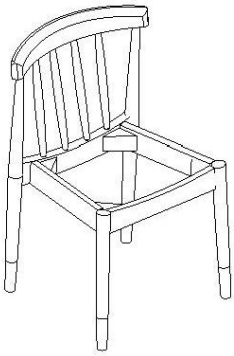

PARTS

(1)X1 Frame

(2)X1 Chair Seat

(3)X24 Round Cap Screw

Dia3/16x1/2

(4)X6 Seat Bracket

1 3/16x1x1/16

Quality and Safety Guidelines