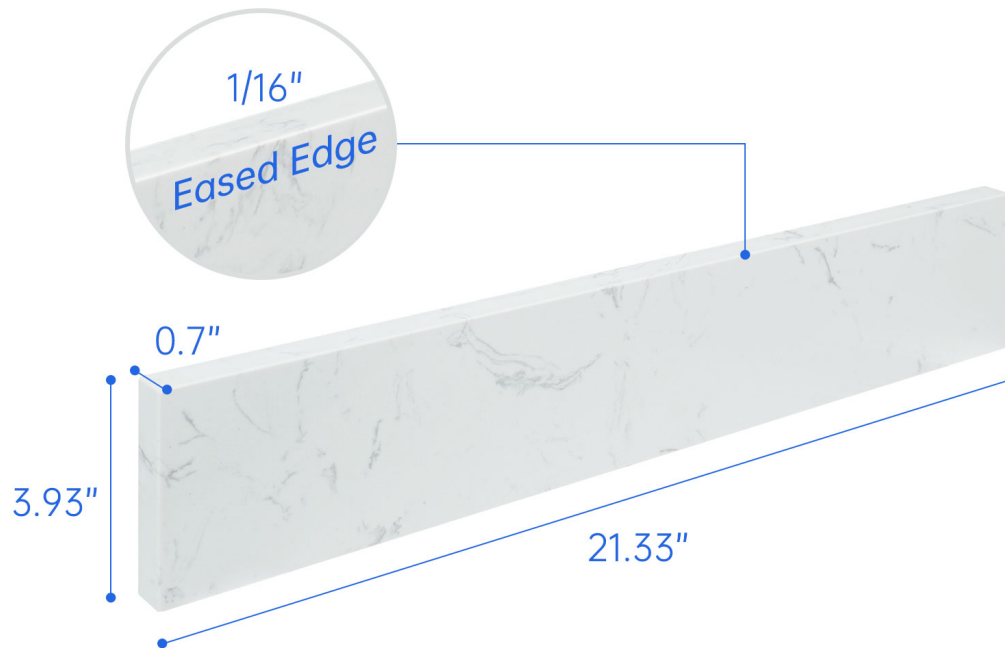

Replacement Side Splash in Carrara White

Universal Size For Vanity

Carrara White Engineered Stone Sidesplash

Description

This sidesplash guard is a perfect accessory to protect bathroom walls from water damage, designed to match standard sinks and countertops. It helps keep walls intact while adding a neat and attractive look to the bathroom sink area.