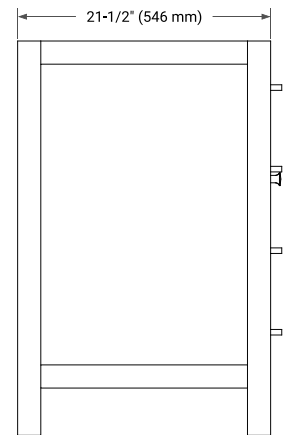

72" DOUBLE SINK BASE CABINET

BASE CABINET DIMENSIONS

72" W x 21.5" D x 33.5" H

FEATURES

- Solid wood frame with engineered wood panels
- Dovetail drawers and joints
- Soft closing doors & drawers

HARDWARE FINISHES*

White Grey

FRONT VIEW

SIDE VIEW

PLAN VIEW

72" DOUBLE OVAL SINK COUNTERTOP WITH 1.5 IN. THICKNESS

OVERALL DIMENSIONS

72.25" W x 22" D x 1.5" H

COUNTERTOP OPTIONS

Carrara White Quartz

FEATURES

- Solid countertop with mitered edges & seams
- Undermount white oval sink
- Pre-drilled for 8" widespread faucet

INCLUDED

- Countertop
- Matching Backsplash
- Oval Sinks

COUNTERTOP PLAN VIEW

EDGE SIDE VIEW

THREE DIMENSIONAL COUNTERTOP VIEW