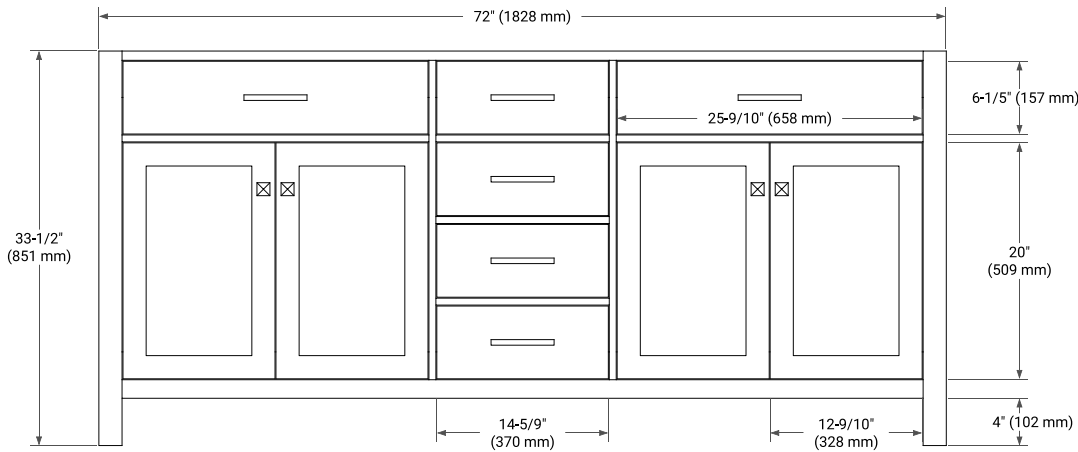

72" DOUBLE SINK BASE CABINET

BASE CABINET DIMENSIONS

72" W x 21.5" D x 33.5" H

FEATURES

- Solid wood frame with engineered wood panels
- Dovetail drawers and joints
- Soft closing doors & drawers

HARDWARE FINISHES*

White Grey

FRONT VIEW

SIDE VIEW

PLAN VIEW

72" DOUBLE OVAL SINK COUNTERTOP WITH 1.5 IN. THICKNESS

OVERALL DIMENSIONS

72.25" W x 22" D x 1.5" H

COUNTERTOP OPTIONS

Carrara White Quartz

FEATURES

- Solid countertop with mitered edges & seams
- Undermount white oval sink
- Pre-drilled for 8" widespread faucet

INCLUDED

- Countertop
- Matching Backsplash
- Oval Sinks

COUNTERTOP PLAN VIEW

EDGE SIDE VIEW

THREE DIMENSIONAL COUNTERTOP VIEW