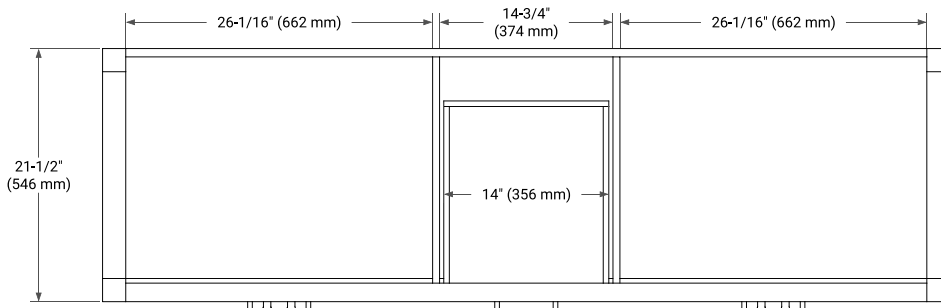

72" DOUBLE SINK BASE CABINET

BASE CABINET DIMENSIONS

72" W x 21.5" D x 33.5" H

FEATURES

- Solid wood frame with engineered wood panels
- Dovetail drawers and joints
- Soft closing doors & drawers

HARDWARE FINISHES*

White Grey

FRONT VIEW

SIDE VIEW

PLAN VIEW

72" DOUBLE OVAL SINK COUNTERTOP WITH 1.5 IN. THICKNESS

OVERALL DIMENSIONS

72.25" W x 22" D x 1.5" H

COUNTERTOP OPTIONS

Carrara White Quartz

FEATURES

- Solid countertop with mitered edges & seams
- Undermount white oval sink
- Pre-drilled for 8" widespread faucet

INCLUDED

- Countertop
- Matching Backsplash
- Oval Sinks

COUNTERTOP PLAN VIEW

EDGE SIDE VIEW

THREE DIMENSIONAL COUNTERTOP VIEW