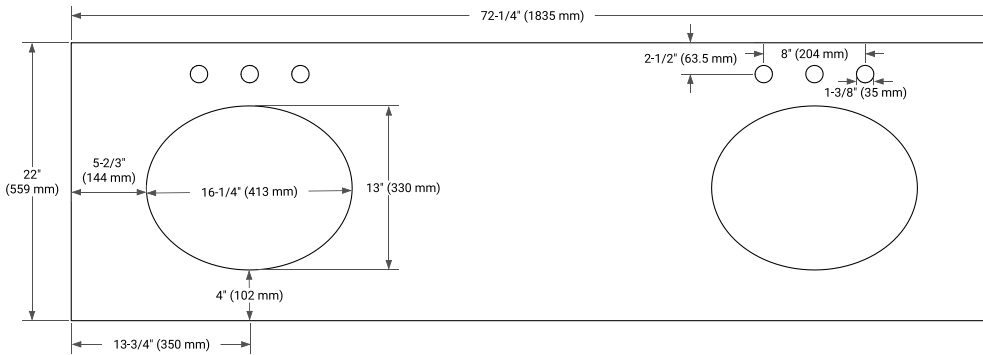

72" DOUBLE SINK BASE CABINET

BASE CABINET DIMENSIONS

72" W x 21.5" D x 33.5" H

FEATURES

- Solid wood frame with engineered wood panels
- Dovetail drawers and joints
- Soft closing doors & drawers

HARDWARE FINISHES*

White Grey

FRONT VIEW

SIDE VIEW

PLAN VIEW

72" DOUBLE OVAL SINK COUNTERTOP WITH 1.5 IN. THICKNESS

OVERALL DIMENSIONS

72.25" W x 22" D x 1.5" H

COUNTERTOP OPTIONS

Carrara White Quartz

FEATURES

- Solid countertop with mitered edges & seams
- Undermount white oval sink
- Pre-drilled for 8" widespread faucet

INCLUDED

- Countertop
- Matching Backsplash
- Oval Sinks

COUNTERTOP PLAN VIEW

EDGE SIDE VIEW

THREE DIMENSIONAL COUNTERTOP VIEW