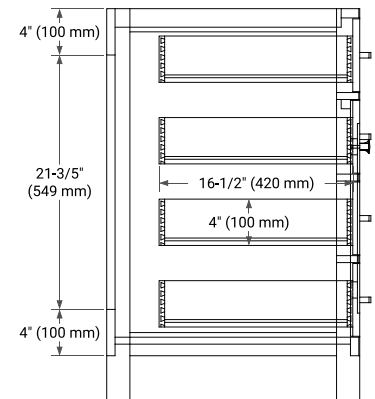

72" DOUBLE SINK BASE CABINET

BASE CABINET DIMENSIONS

72" W x 21.5" D x 33.5" H

FEATURES

- Solid wood frame with engineered wood panels
- Dovetail drawers and joints
- Soft closing doors & drawers

HARDWARE FINISHES*

White Grey

FRONT VIEW

SIDE VIEW

PLAN VIEW

72" DOUBLE OVAL SINK COUNTERTOP WITH 1.5 IN. THICKNESS

OVERALL DIMENSIONS

72.25" W x 22" D x 1.5" H

COUNTERTOP OPTIONS

Carrara White Quartz

FEATURES

- Solid countertop with mitered edges & seams
- Undermount white oval sink
- Pre-drilled for 8" widespread faucet

INCLUDED

- Countertop
- Matching Backsplash
- Oval Sinks

COUNTERTOP PLAN VIEW

EDGE SIDE VIEW

THREE DIMENSIONAL COUNTERTOP VIEW