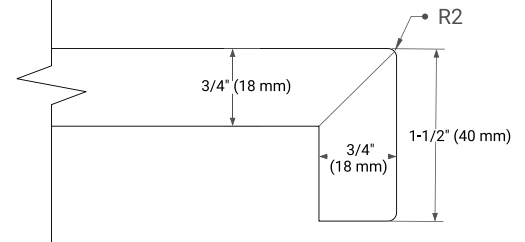

White Grey

FRONT VIEW

SIDE VIEW

PLAN VIEW

72" DOUBLE OVAL SINK COUNTERTOP WITH 1.5 IN. THICKNESS

OVERALL DIMENSIONS

72.25" W x 22" D x 1.5" H

COUNTERTOP OPTIONS

Carrara White Quartz

FEATURES

- Solid countertop with mitered edges & seams
- Undermount white oval sink
- Pre-drilled for 8" widespread faucet

INCLUDED

- Countertop
- Matching Backsplash
- Oval Sinks

COUNTERTOP PLAN VIEW

EDGE SIDE VIEW

THREE DIMENSIONAL COUNTERTOP VIEW