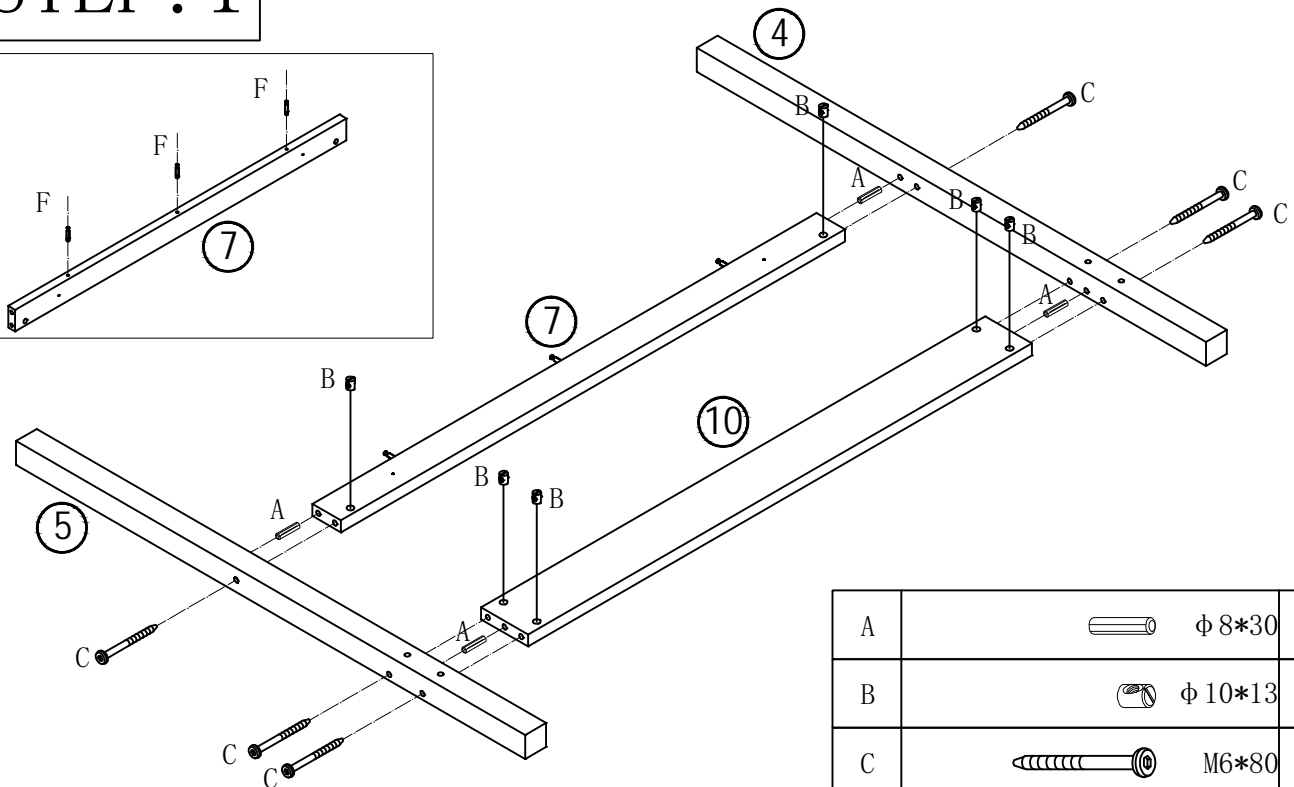

Assembly Instruction

NOTE:

1. When receiving the goods, please confirm the product according to the instructions. Once you find less pieces, please provide relevant pictures to contact us. We will deal with it in the time.
2. Please install goods with the instruction manual.
3. It is recommended that the installation should not be too tight to adjust easily. After the structure is installed, firm the interface for more stability.
4. Warning: Do not jump off / on or hang from this loft/Bunk bed; The surface of the mattress must be at least 5" below the upper edge of the guardrails for safety reason

Component decomposition

Bed with window guardrail

<p>1</p>  <p>990*60*13mm 12PC</p>	<p>2</p>  <p>255*60*60mm 1PC</p>	<p>3</p>  <p>255*60*60mm 1PC</p>	<p>4</p>  <p>980*40*40mm 1PC</p>
<p>5</p>  <p>980*40*40mm 1PC</p>	<p>6</p>  <p>1070*50*20mm 1PC</p>	<p>7</p>  <p>970*55*20mm 1PC</p>	<p>8</p>  <p>760*190*13mm 2PC</p>
<p>9</p>  <p>1030*120*20mm 1PC</p>	<p>10</p>  <p>970*90*20mm 1PC</p>	<p>11</p>  <p>1910*120*20mm 1PC</p>	<p>12</p>  <p>1910*120*20mm 1PC</p>
<p>21</p>  <p>435*40*15mm 2PC</p>			

Hardware

A		φ 8*30	9
B		φ 10*13	10
C		M6*80	10
D		M4	1
F		φ 6*40	8

G		φ 15*9	8
H		φ 4*25	6
J		M6*55	8
K		φ 4*30	24
L		φ 6*60	2

STEP: 1

A		Φ 8*30	4
B		Φ 10*13	6
C		M6*80	6
F		Φ 6*40	3
D		M4	1

STEP: 2

A		Φ 8*30	3
F		Φ 6*40	5
G		Φ 15*9	6
D		M4	1

STEP: 3

G		Φ 15*9	2
L		Φ 6*60	2
D		M4	1

STEP: 4

H		Φ 4*25	6
D		M4	1

STEP: 5

J		M6*55	4
D		M4	1

STEP: 6

J		M6*55	4
D		M4	1