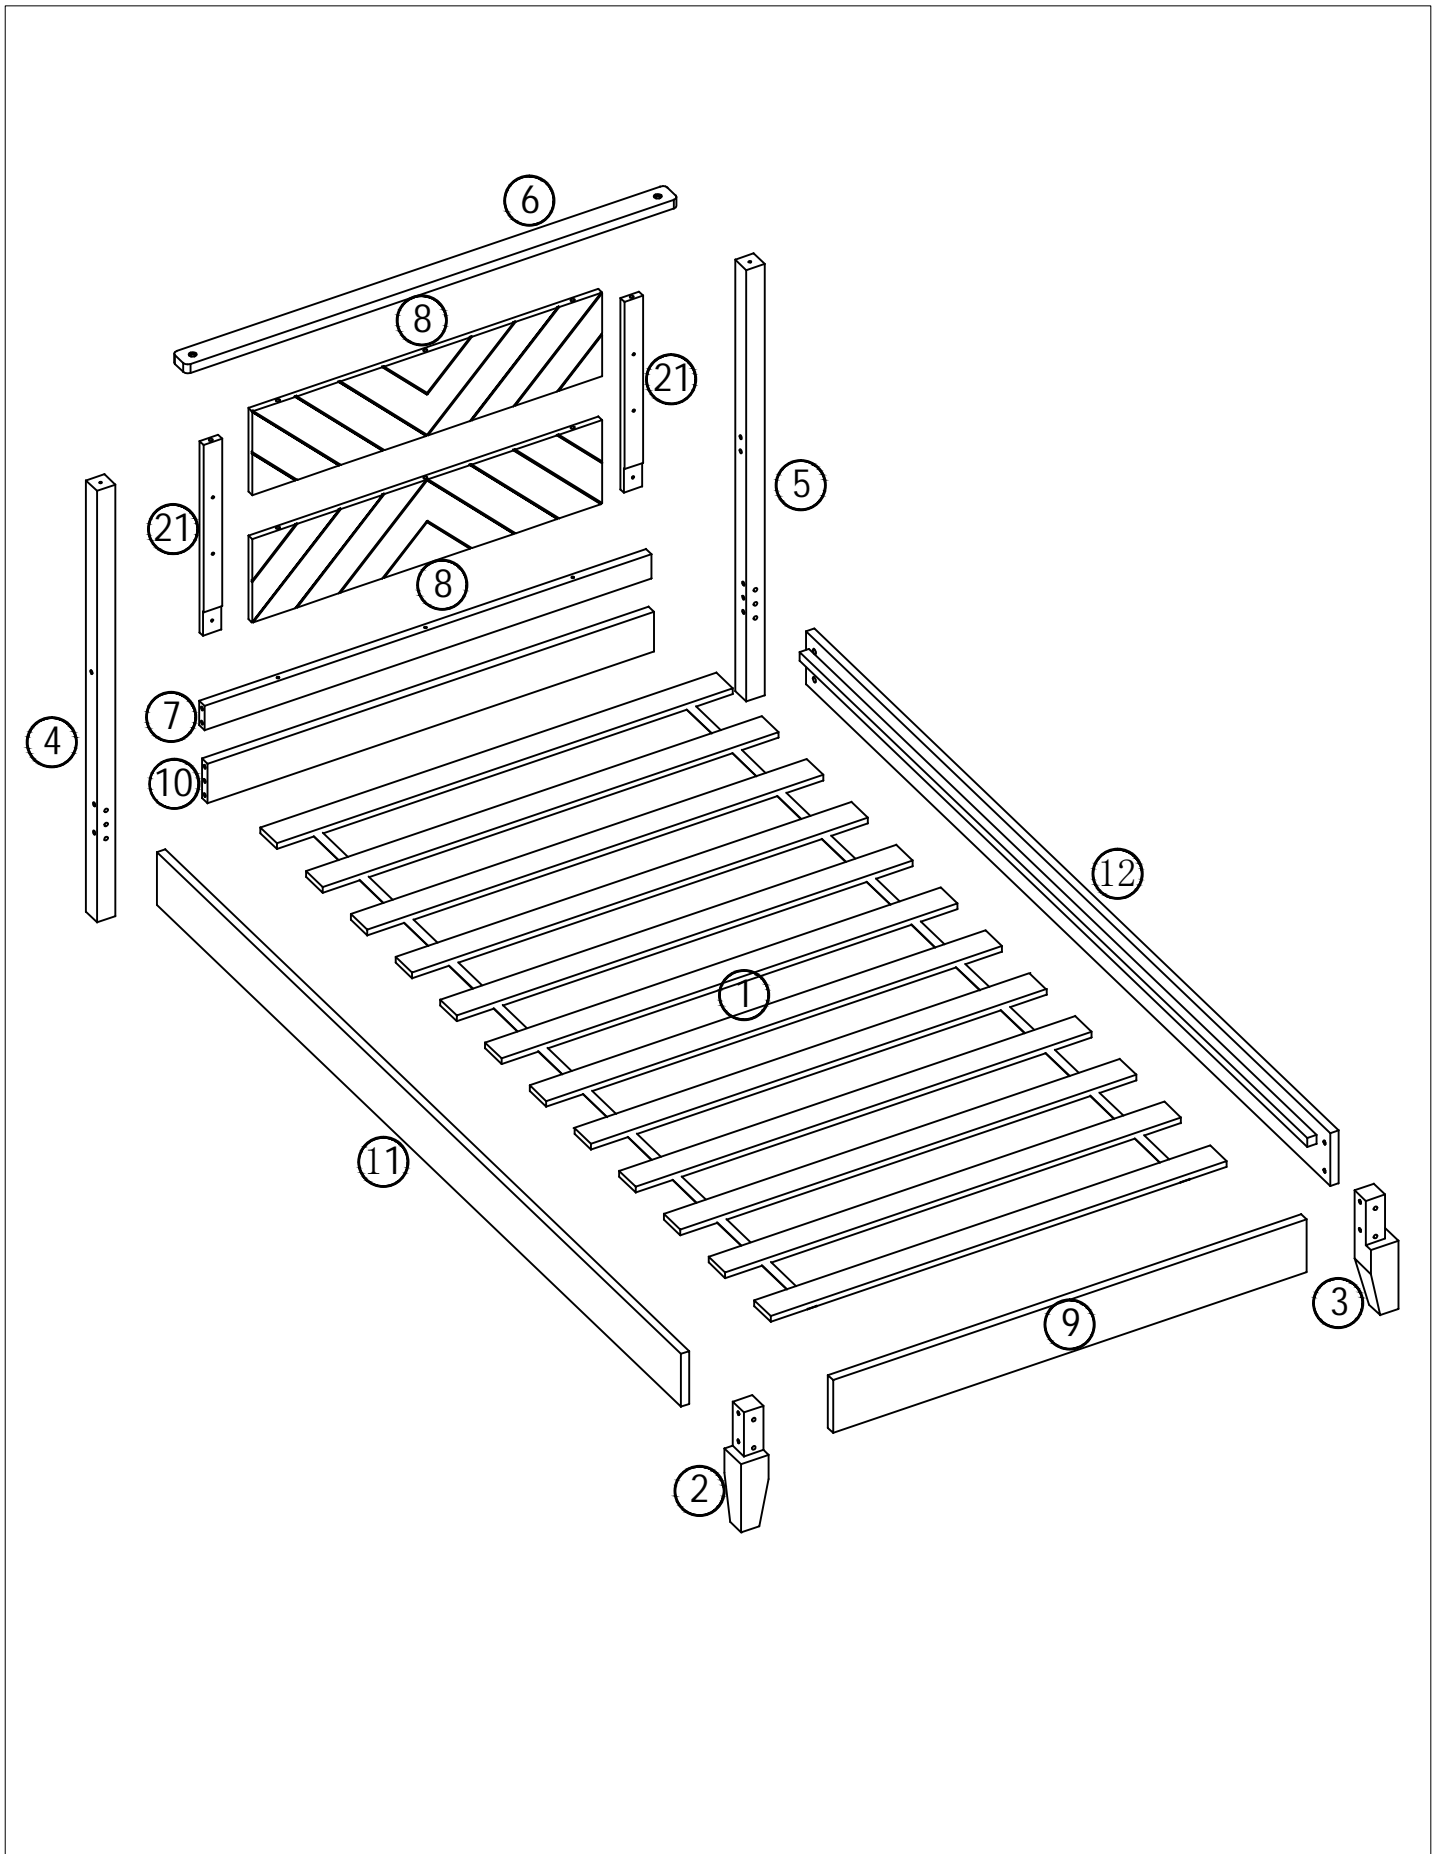

Assembly Instruction

NOTE:

1. When receiving the goods, please confirm the product according to the instructions. Once you find less pieces, please provide relevant pictures to contact us. We will deal with it in the time.
2. Please install goods with the instruction manual.
3. It is recommended that the installation should not be too tight to adjust easily. After the structure is installed, firm the interface for more stability.
4. Warning: Do not jump off / on or hang from this loft/Bunk bed; The surface of the mattress must be at least 5" below the upper edge of the guardrails for safety reason

Component decomposition

Bed with window guardrail

<p>1</p>  <p>990*60*13mm 12PC</p>	<p>2</p>  <p>255*60*60mm 1PC</p>	<p>3</p>  <p>255*60*60mm 1PC</p>	<p>4</p>  <p>980*40*40mm 1PC</p>
<p>5</p>  <p>980*40*40mm 1PC</p>	<p>6</p>  <p>1070*50*20mm 1PC</p>	<p>7</p>  <p>970*55*20mm 1PC</p>	<p>8</p>  <p>760*190*13mm 2PC</p>
<p>9</p>  <p>1030*120*20mm 1PC</p>	<p>10</p>  <p>970*90*20mm 1PC</p>	<p>11</p>  <p>1910*120*20mm 1PC</p>	<p>12</p>  <p>1910*120*20mm 1PC</p>
<p>21</p>  <p>435*40*15mm 2PC</p>			

Hardware

A		φ 8*30	9
B		φ 10*13	10
C		M6*80	10
D		M4	1
F		φ 6*40	8

G		φ 15*9	8
H		φ 4*25	6
J		M6*55	8
K		φ 4*30	24
L		φ 6*60	2

STEP: 1

A		Φ 8*30	4
B		Φ 10*13	6
C		M6*80	6
F		Φ 6*40	3
D		M4	1

STEP: 2

A		Φ 8*30	3
F		Φ 6*40	5
G		Φ 15*9	6
D		M4	1