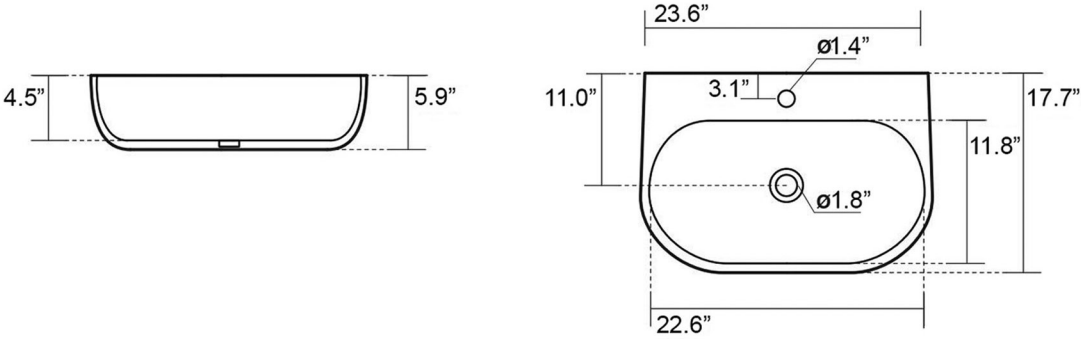

Related Items:

- WSBC 53991 | Push Waste Drain
- WSBC 53922 | Decorative Trap
- Nolita 9220 | Side Towel Bar

Finishes:

-  Glossy White
-  Matte Black

SKU# | Options:

- Nolita 5341.01 WG | Single Faucet Hole, Glossy White
- Nolita 5341.03-4 WG | Three Faucet Holes 4" Spread, Glossy White
- Nolita 5341.03-8 WG | Three Faucet Holes 8" Spread, Glossy White
- Nolita 5341.01 BM | Single Faucet Hole, Matte Black
- Nolita 5341.03-4 BM | Three Faucet Holes 4" Spread, Matte Black
- Nolita 5341.03-8 BM | Three Faucet Holes 8" Spread, Matte Black

* WS Bath Collections reserves the right to revise dimensions or information on this sheet without notice

Collection Nolita	Model Nolita 5341	Dimensions Metric <i>1 inch = 2.54 cm</i> <i>1 inch = 25.4 mm</i>	 1051 Lea Drive - Collegeville, PA 19426 Tel. 215 513 9400 - Fax 610 831 0215 www.ws bathcollections.com - info@ws bathcollections.com
-------------------------------	-------------------------------	---	---

<p>Collection Nolita</p>	<p>Model Nolita 5341</p>	<p>Dimensions Metric 1 inch = 2.54 cm 1 inch = 25.4 mm</p>	<p>WS[®] BATH COLLECTIONS 1051 Lea Drive - Collegeville, PA 19426 Tel. 215 513 9400 - Fax 610 831 0215 www.ws bathcollections.com - info@ws bathcollections.com</p>
-------------------------------------	---------------------------------------	--	--

Model |
Nolita 5341

Dimensions Metric
1 inch = 2.54 cm
1 inch = 25.4 mm

WS®
BATH
COLLECTIONS

1051 Lea Drive - Collegeville, PA 19426
Tel. 215 513 9400 - Fax 610 831 0215

www.ws bathcollections.com - info@ws bathcollections.com