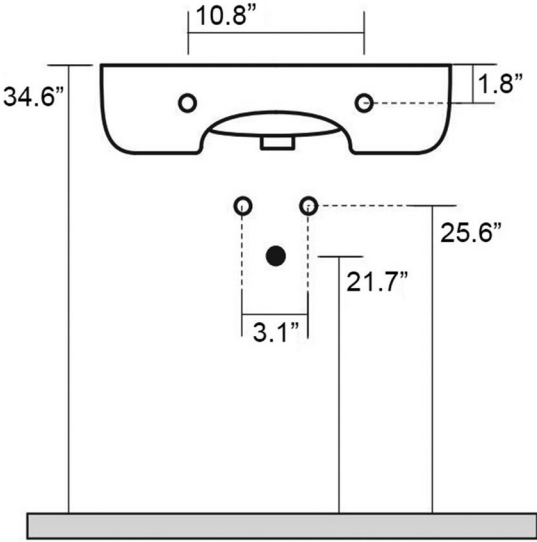

Related Items:

- WSBC 53991 | Push Waste Drain
- WSBC 53922 | Decorative Trap
- Nolita 9220 | Side Towel Bar

Finishes:

-  Glossy White
-  Matte Black

SKU# | Options:

- Nolita 5341.01 WG | Single Faucet Hole, Glossy White
- Nolita 5341.03-4 WG | Three Faucet Holes 4" Spread, Glossy White
- Nolita 5341.03-8 WG | Three Faucet Holes 8" Spread, Glossy White
- Nolita 5341.01 BM | Single Faucet Hole, Matte Black
- Nolita 5341.03-4 BM | Three Faucet Holes 4" Spread, Matte Black
- Nolita 5341.03-8 BM | Three Faucet Holes 8" Spread, Matte Black

* WS Bath Collections reserves the right to revise dimensions or information on this sheet without notice

Collection Nolita	Model Nolita 5341	Dimensions Metric <i>1 inch = 2.54 cm</i> <i>1 inch = 25.4 mm</i>	 1051 Lea Drive - Collegeville, PA 19426 Tel. 215 513 9400 - Fax 610 831 0215 www.ws bathcollections.com - info@ws bathcollections.com
-------------------------------	-------------------------------	---	---

<p>Collection Nolita</p>	<p>Model Nolita 5341</p>	<p>Dimensions Metric 1 inch = 2.54 cm 1 inch = 25.4 mm</p>	<p>WS[®] BATH COLLECTIONS 1051 Lea Drive - Collegeville, PA 19426 Tel. 215 513 9400 - Fax 610 831 0215 www.ws bathcollections.com - info@ws bathcollections.com</p>
-------------------------------------	---------------------------------------	--	--

Model |
Nolita 5341

Dimensions Metric
1 inch = 2.54 cm
1 inch = 25.4 mm

WS®
BATH
COLLECTIONS

1051 Lea Drive - Collegeville, PA 19426
Tel. 215 513 9400 - Fax 610 831 0215

www.ws bathcollections.com - info@ws bathcollections.com