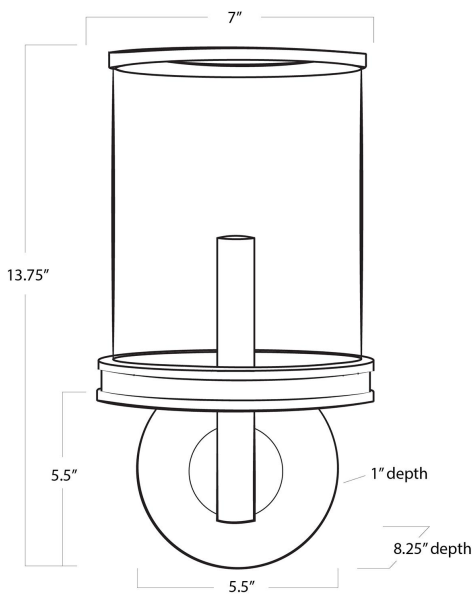

## SPECIFICATION SHEET

Adria Sconce (Natural Brass)  
15-1207NB

<b>HEIGHT</b>	13.75
<b>WIDTH</b>	7
<b>DEPTH</b>	8.25
<b>SHADE DIMS</b>	N/A
<b>SHADE COLOR</b>	N/A
<b>BULB QTY</b>	1
<b>BULB TYPE</b>	B Type Candelabra Base (E12)
<b>SOCKET</b>	E12 Candelabra
<b>WATTAGE</b>	60 Watt Max
<b>WIRING TYPE</b>	Hard Wire
<b>BACKPLATE</b>	5.5 x 5.5 x 1
<b>JUNCTION BOX</b>	11 in from top, 2.75 in from bottom, 3.5 in from side
<b>MATERIAL</b>	Steel
<b>FINISH</b>	N/A
<b>NOTES</b>	N/A
<b>FREIGHT ONLY</b>	No