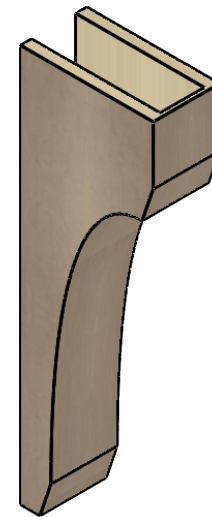

# ITEM NUMBER: CORU06X12X36LGYRCPR

6"W X 12"D X 36"H SERIES 2 THIN LEGACY ROUGH CEDAR TIMBERTHANE  
FAUX WOOD CORBEL, PRIMED

**SIDE PROFILE**

**FRONT PROFILE**

**ISOMETRIC**

EKENA MILLWORK  
2300 WEST MAIN ST.  
CLARKSVILLE, TX 75426  
TOLL FREE: 866-607-0453  
WWW.EKENAMILLWORK.COM

NOTES

1. INSTALLATION TO BE COMPLETED IN ACCORDANCE WITH MANUFACTURER'S SPECIFICATIONS.
2. DRAWING MAY NOT BE TO SCALE
3. THIS DRAWING IS INTENDED FOR DESIGN AND PLANNING PURPOSES ONLY.
4. ALL INFORMATION CONTAINED HEREIN WAS CURRENT AT THE TIME OF DEVELOPMENT BUT MUST BE REVIEWED AND APPROVED BY THE PRODUCT MANUFACTURER TO BE CONSIDERED ACCURATE.
5. TIMBERTHANE ARCHITECTURAL PRODUCTS ARE MADE FROM HIGH DENSITY URETHANE AND COME FACTORY PRIMED