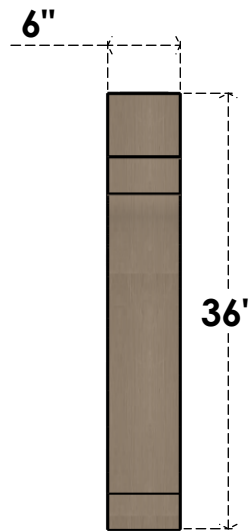

# ITEM NUMBER: CORU06X12X36LGYRCPR

6"W X 12"D X 36"H SERIES 2 THIN LEGACY ROUGH CEDAR TIMBERTHANE  
FAUX WOOD CORBEL, PRIMED

**SIDE PROFILE**

**FRONT PROFILE**

**ISOMETRIC**

EKENA MILLWORK  
2300 WEST MAIN ST.  
CLARKSVILLE, TX 75426  
TOLL FREE: 866-607-0453  
WWW.EKENAMILLWORK.COM

NOTES

1. INSTALLATION TO BE COMPLETED IN ACCORDANCE WITH MANUFACTURER'S SPECIFICATIONS.
2. DRAWING MAY NOT BE TO SCALE
3. THIS DRAWING IS INTENDED FOR DESIGN AND PLANNING PURPOSES ONLY.
4. ALL INFORMATION CONTAINED HEREIN WAS CURRENT AT THE TIME OF DEVELOPMENT BUT MUST BE REVIEWED AND APPROVED BY THE PRODUCT MANUFACTURER TO BE CONSIDERED ACCURATE.
5. TIMBERTHANE ARCHITECTURAL PRODUCTS ARE MADE FROM HIGH DENSITY URETHANE AND COME FACTORY PRIMED