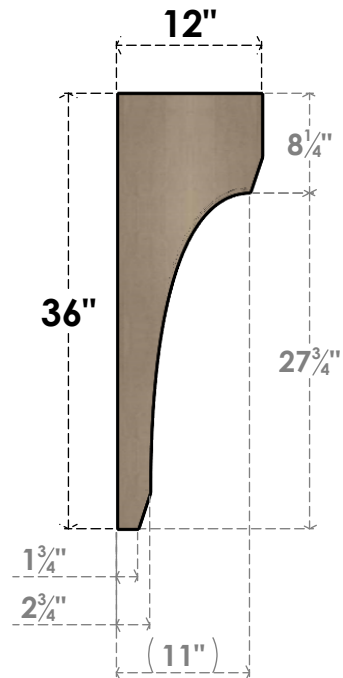

# ITEM NUMBER: CORU06X12X36LGYRCPR

6"W X 12"D X 36"H SERIES 2 THIN LEGACY ROUGH CEDAR TIMBERTHANE  
FAUX WOOD CORBEL, PRIMED

**SIDE PROFILE**

**FRONT PROFILE**

**ISOMETRIC**

EKENA MILLWORK  
2300 WEST MAIN ST.  
CLARKSVILLE, TX 75426  
TOLL FREE: 866-607-0453  
WWW.EKENAMILLWORK.COM

NOTES

1. INSTALLATION TO BE COMPLETED IN ACCORDANCE WITH MANUFACTURER'S SPECIFICATIONS.
2. DRAWING MAY NOT BE TO SCALE
3. THIS DRAWING IS INTENDED FOR DESIGN AND PLANNING PURPOSES ONLY.
4. ALL INFORMATION CONTAINED HEREIN WAS CURRENT AT THE TIME OF DEVELOPMENT BUT MUST BE REVIEWED AND APPROVED BY THE PRODUCT MANUFACTURER TO BE CONSIDERED ACCURATE.
5. TIMBERTHANE ARCHITECTURAL PRODUCTS ARE MADE FROM HIGH DENSITY URETHANE AND COME FACTORY PRIMED